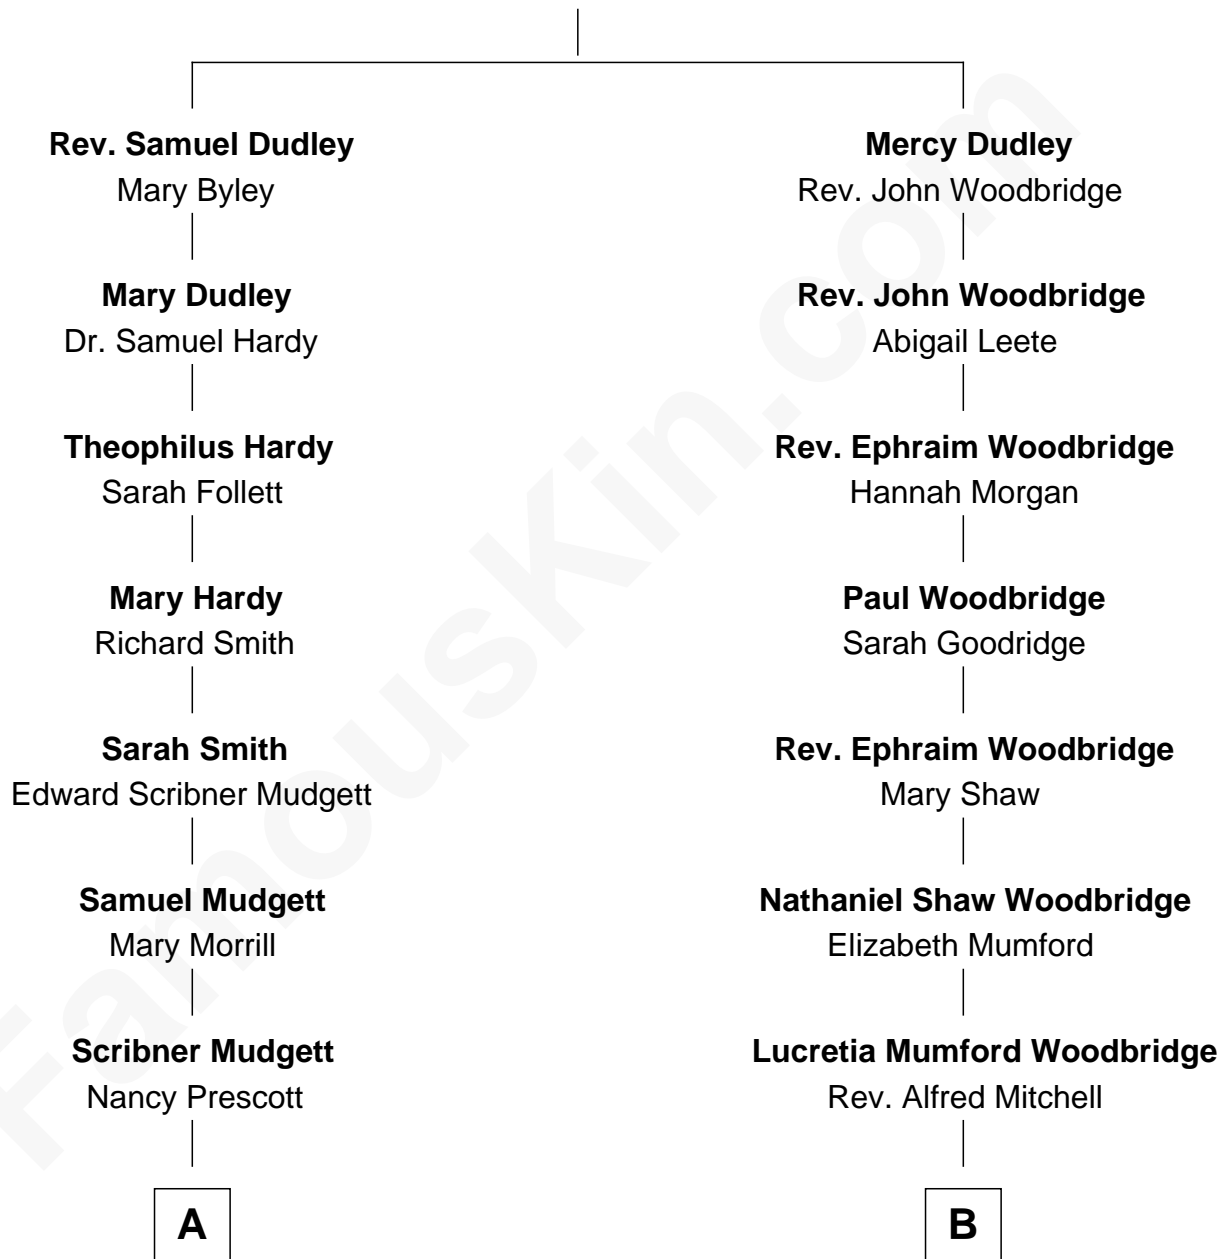

## Relationship Chart of

**Dr. H. H. Holmes**

*Serial Killer aka "Devil in the White City"*

8th cousin 4 times removed of

**Paget Brewster**

*TV Actress*

**Gov. Thomas Dudley**

Dorothy York

**A**

**Levi Horton Mudgett**

Theodate Page Price

**Dr. H. H. Holmes**

*Serial Killer Dr. H. H. Holmes*

**B**

**Donald Grant Mitchell**

Mary Frances Pringle

**Mary Pringle Mitchell**

Edward Larned Ryerson

**Donald Mitchell Ryerson**

Isabelle McGenniss

**Joan Ryerson**

George Washington Wales Brewster

**Galen Brewster**

Hathaway Tew

**Paget Brewster**

*TV Actress*