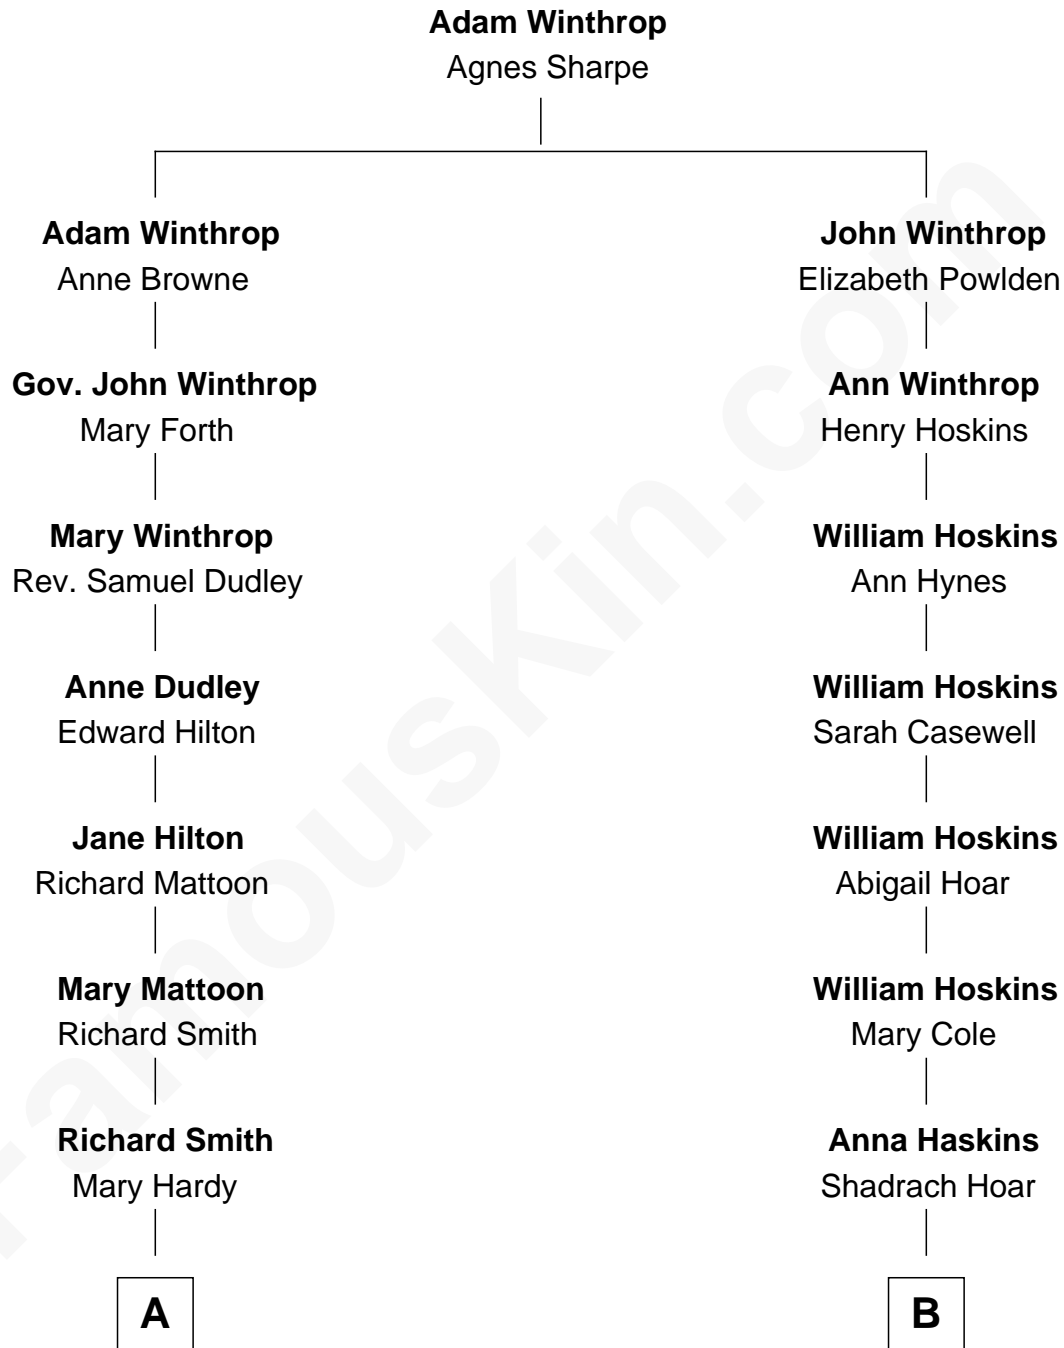

FamousKin.com Relationship Chart of

Dr. H. H. Holmes

Serial Killer aka "Devil in the White City"

11th cousin 2 times removed of

Janis Joplin

Singer and Songwriter

A

Sarah Smith
Edward Scribner Mudgett

Samuel Mudgett
Mary Morrill

Scribner Mudgett
Nancy Prescott

Levi Horton Mudgett
Theodate Page Price

Dr. H. H. Holmes
Serial Killer Dr. H. H. Holmes

B

William Hoar alias Hanson
Persis Gunn

John Milton Hanson
Laura Ann Wood

Henry W. Hanson
Mary M. Marsh

Herbert M. Hanson
Stella Mae Sherman

Laura M. Hanson
Cecil East

Dorothy Bonita East
Seeb Ward Joplin

Janis Joplin
Singer and Songwriter