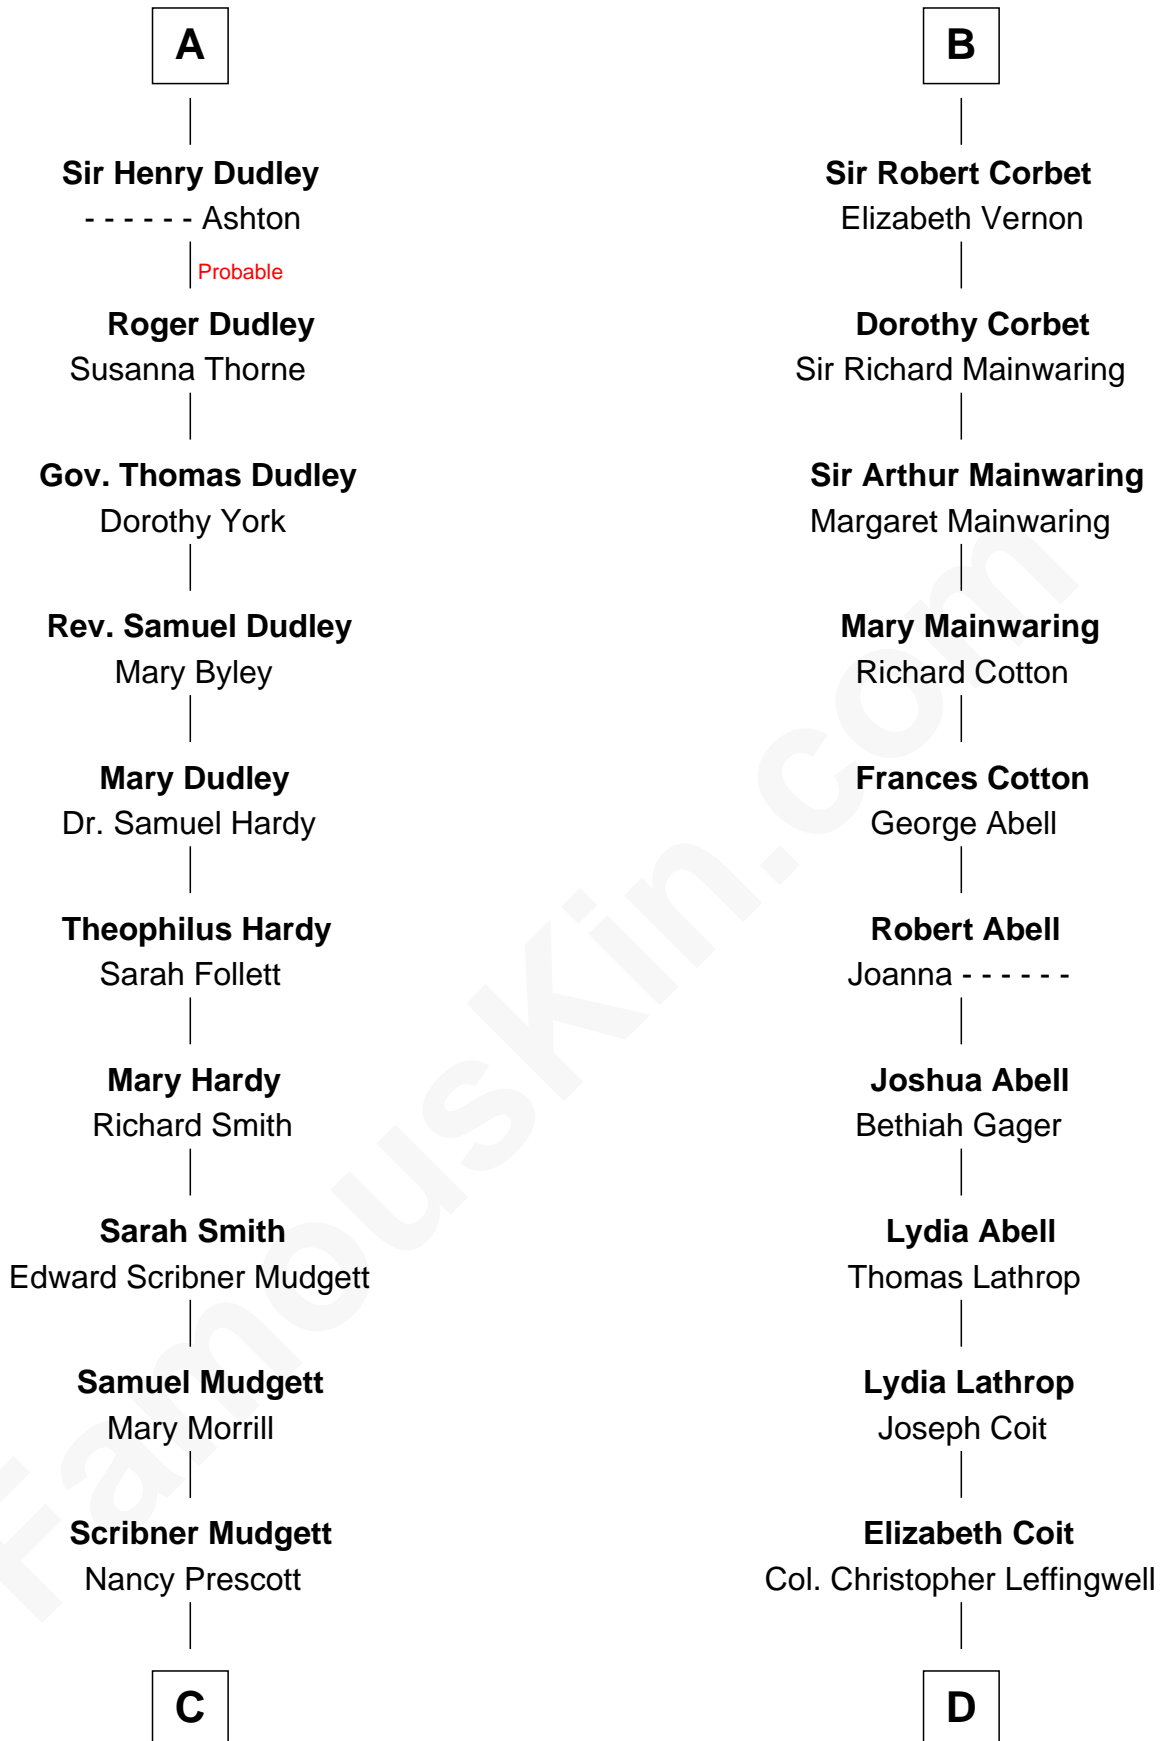

# FamousKin.com Relationship Chart of

**Dr. H. H. Holmes**

*Serial Killer aka "Devil in the White City"*

18th cousin 3 times removed of

**Allen Dulles**

*5th Director of the C.I.A.*

**C**

**Levi Horton Mudgett**

Theodate Page Price

**Dr. H. H. Holmes**

*Serial Killer Dr. H. H. Holmes*

**D**

**Joanna Leffingwell**

Charles Lathrop

**Harriet Wadsworth Lathrop**

Rev. Miron Winslow