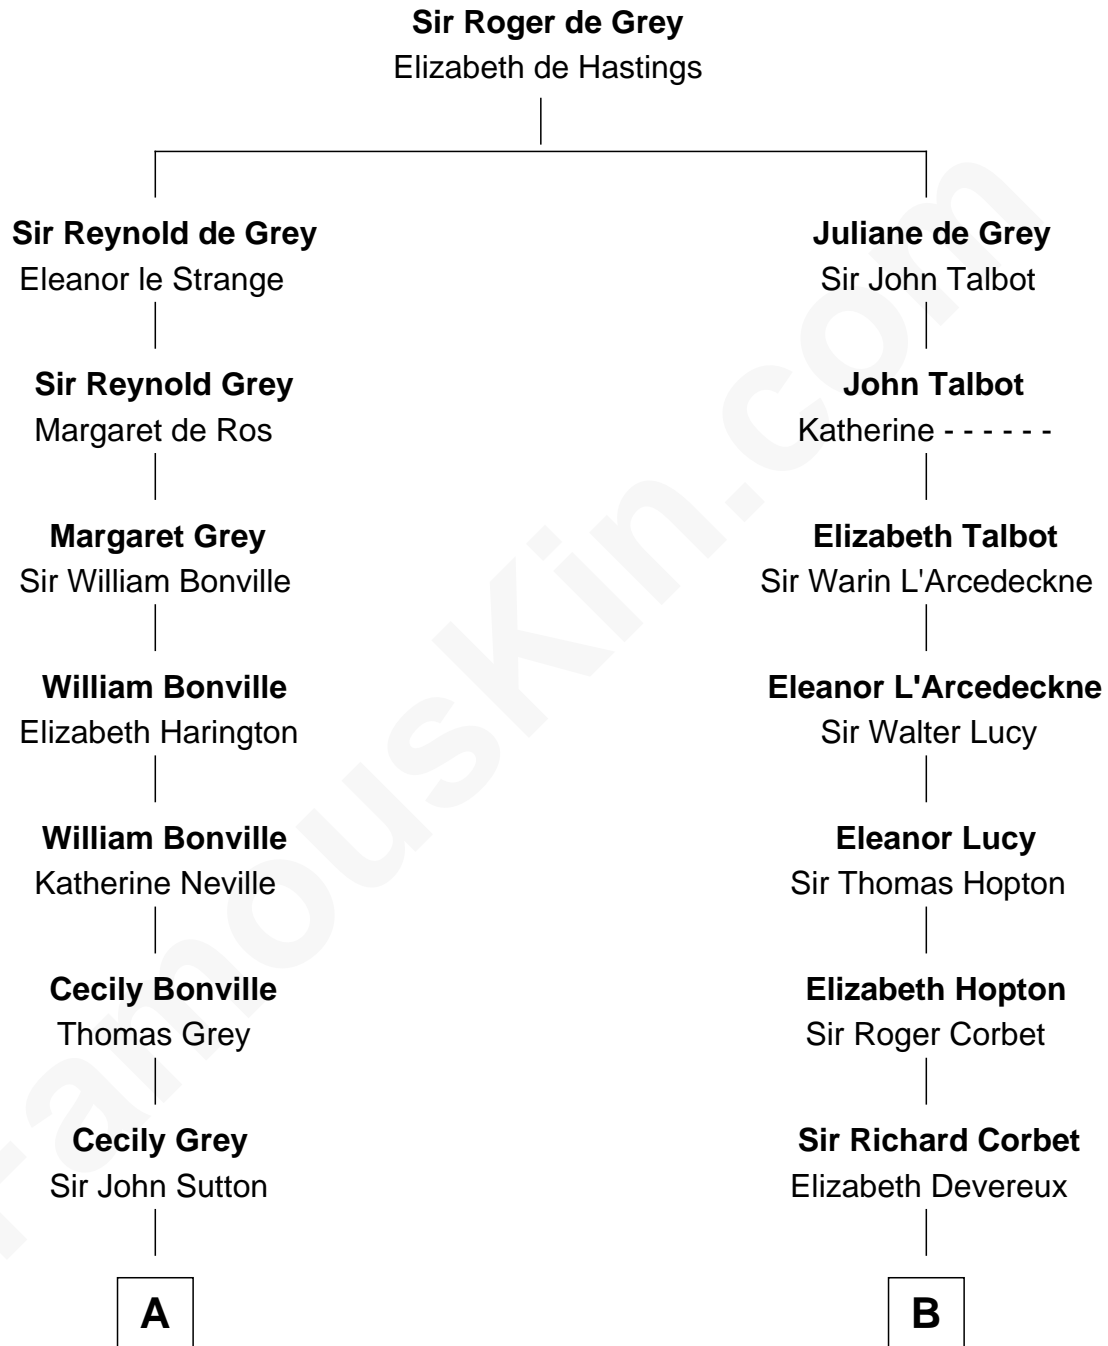

# FamousKin.com Relationship Chart of

**Dr. H. H. Holmes**

*Serial Killer aka "Devil in the White City"*

18th cousin 3 times removed of

**Allen Dulles**

*5th Director of the C.I.A.*

**C**

**Levi Horton Mudgett**

Theodate Page Price

**Dr. H. H. Holmes**

*Serial Killer Dr. H. H. Holmes*

**D**

**Joanna Leffingwell**

Charles Lathrop

**Harriet Wadsworth Lathrop**

Rev. Miron Winslow