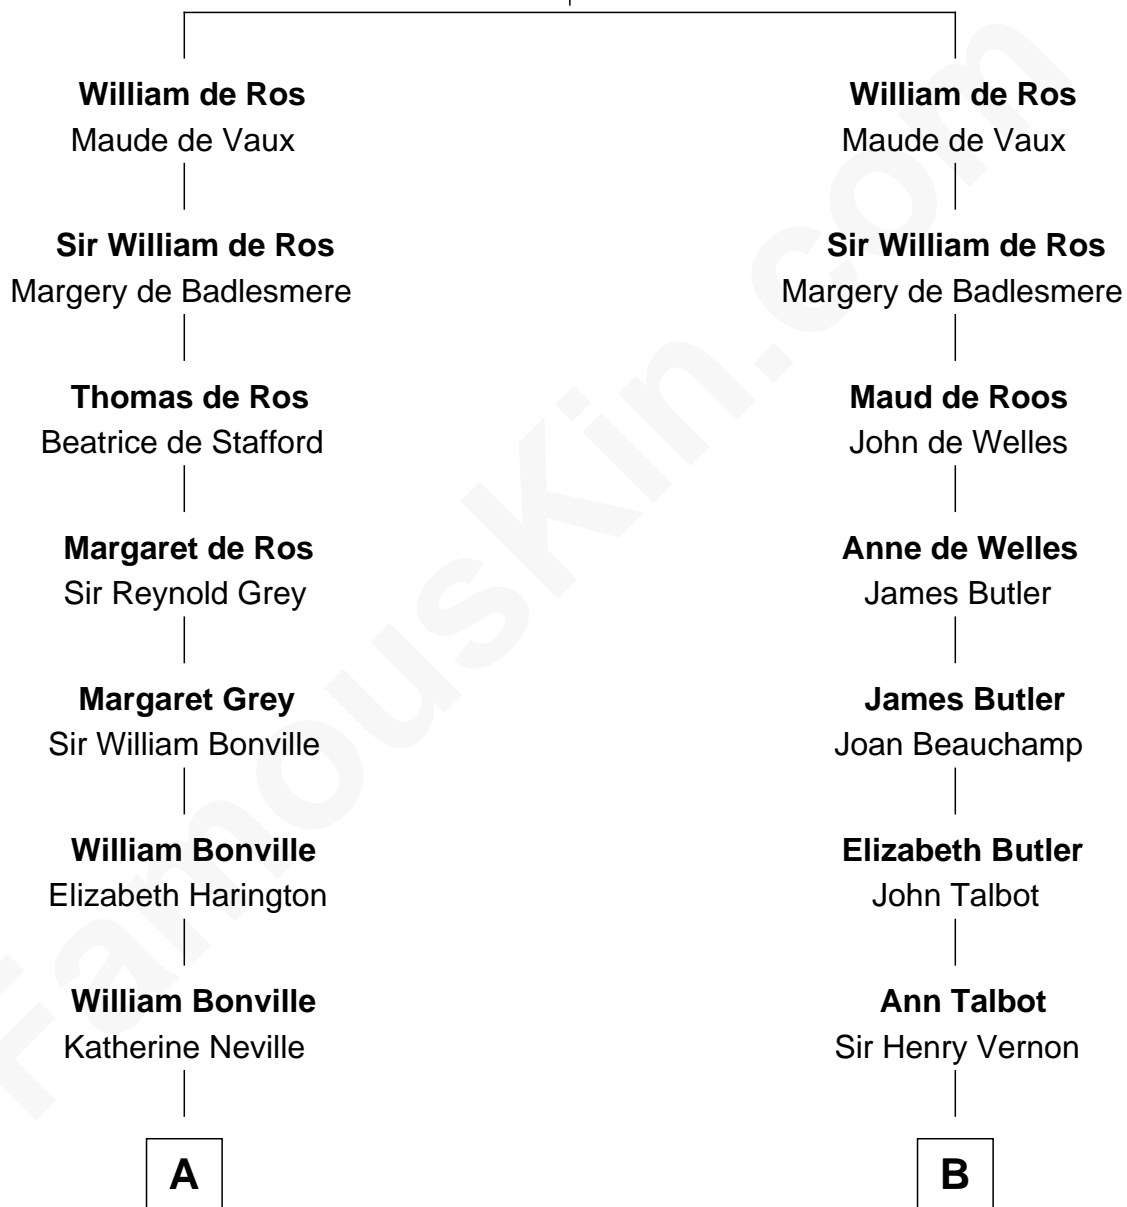

FamousKin.com Relationship Chart of

Dr. H. H. Holmes

Serial Killer aka "Devil in the White City"

20th cousin 1 time removed of

Allen Dulles

5th Director of the C.I.A.

Sir Robert de Ros

Isabel de Aubeney

Serial Killer Dr. H. H. Holmes

D

Joanna Leffingwell

Charles Lathrop

Harriet Wadsworth Lathrop

Rev. Miron Winslow

Harriet Lathrop Winslow

Rev. John Welsh Dulles