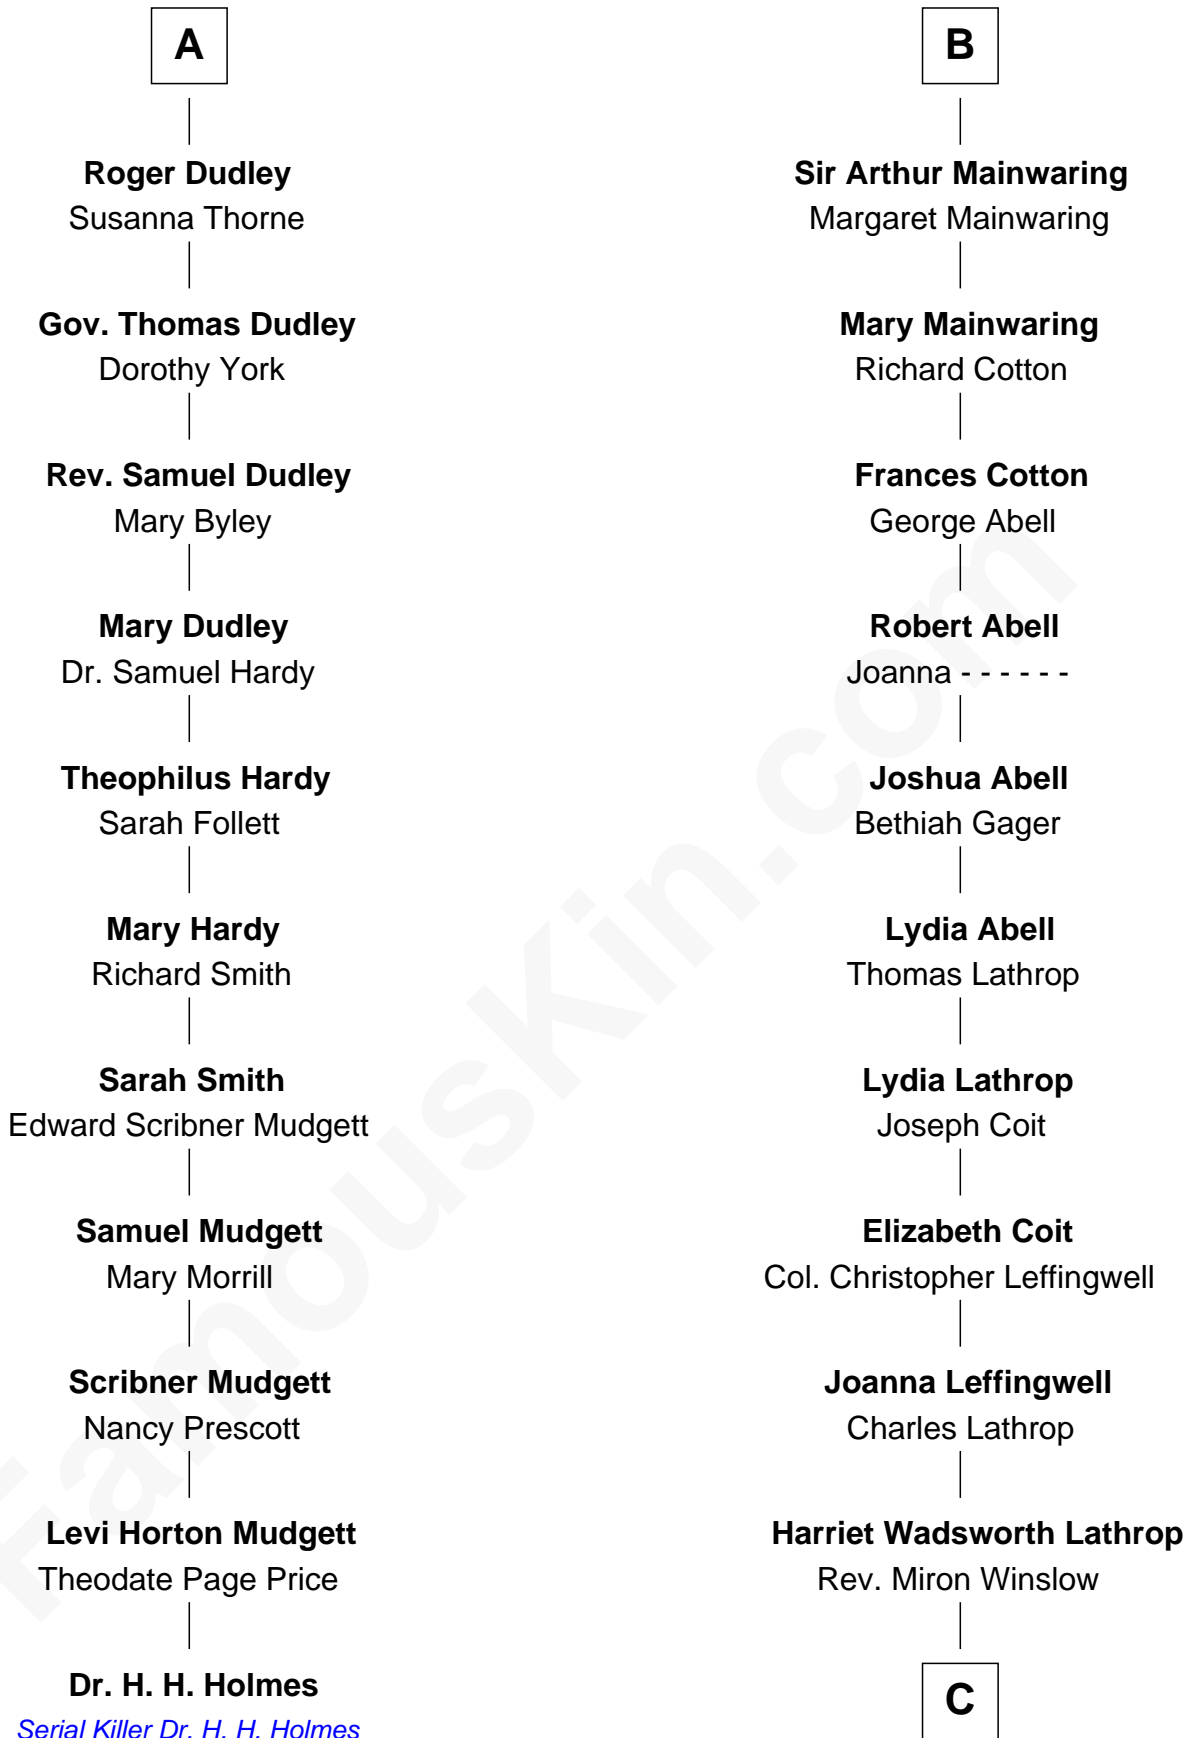

FamousKin.com

Relationship Chart of

Dr. H. H. Holmes

Serial Killer aka "Devil in the White City"

17th cousin 2 times removed of

Allen Dulles

5th Director of the C.I.A.

C