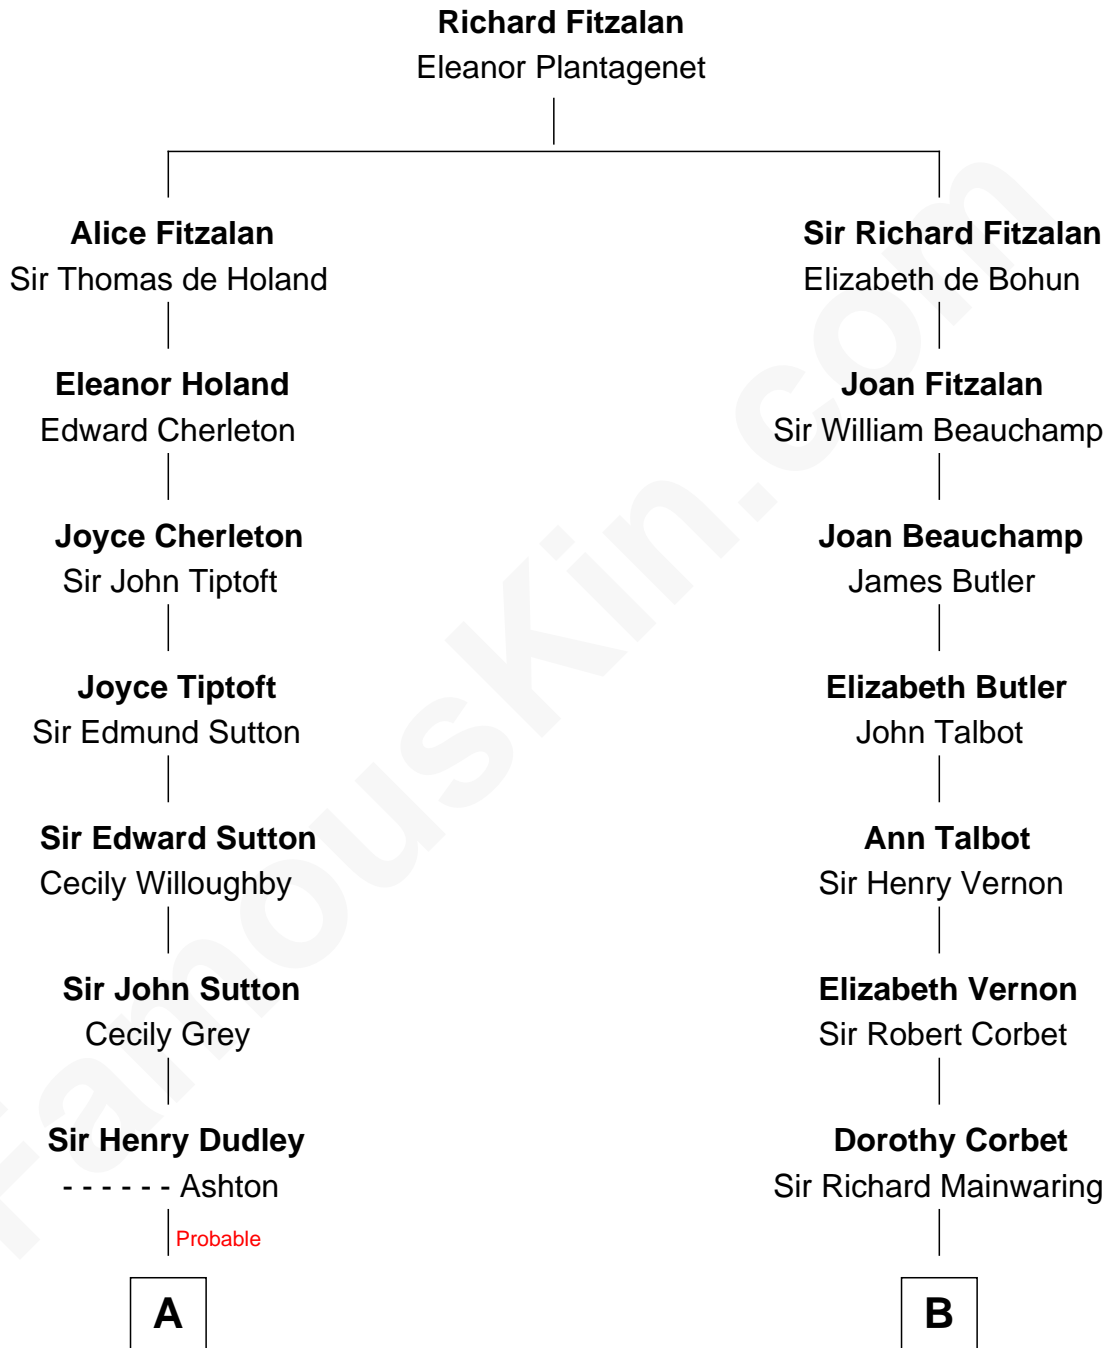

FamousKin.com

Relationship Chart of

Dr. H. H. Holmes

Serial Killer aka "Devil in the White City"

17th cousin 2 times removed of

Allen Dulles

5th Director of the C.I.A.

C