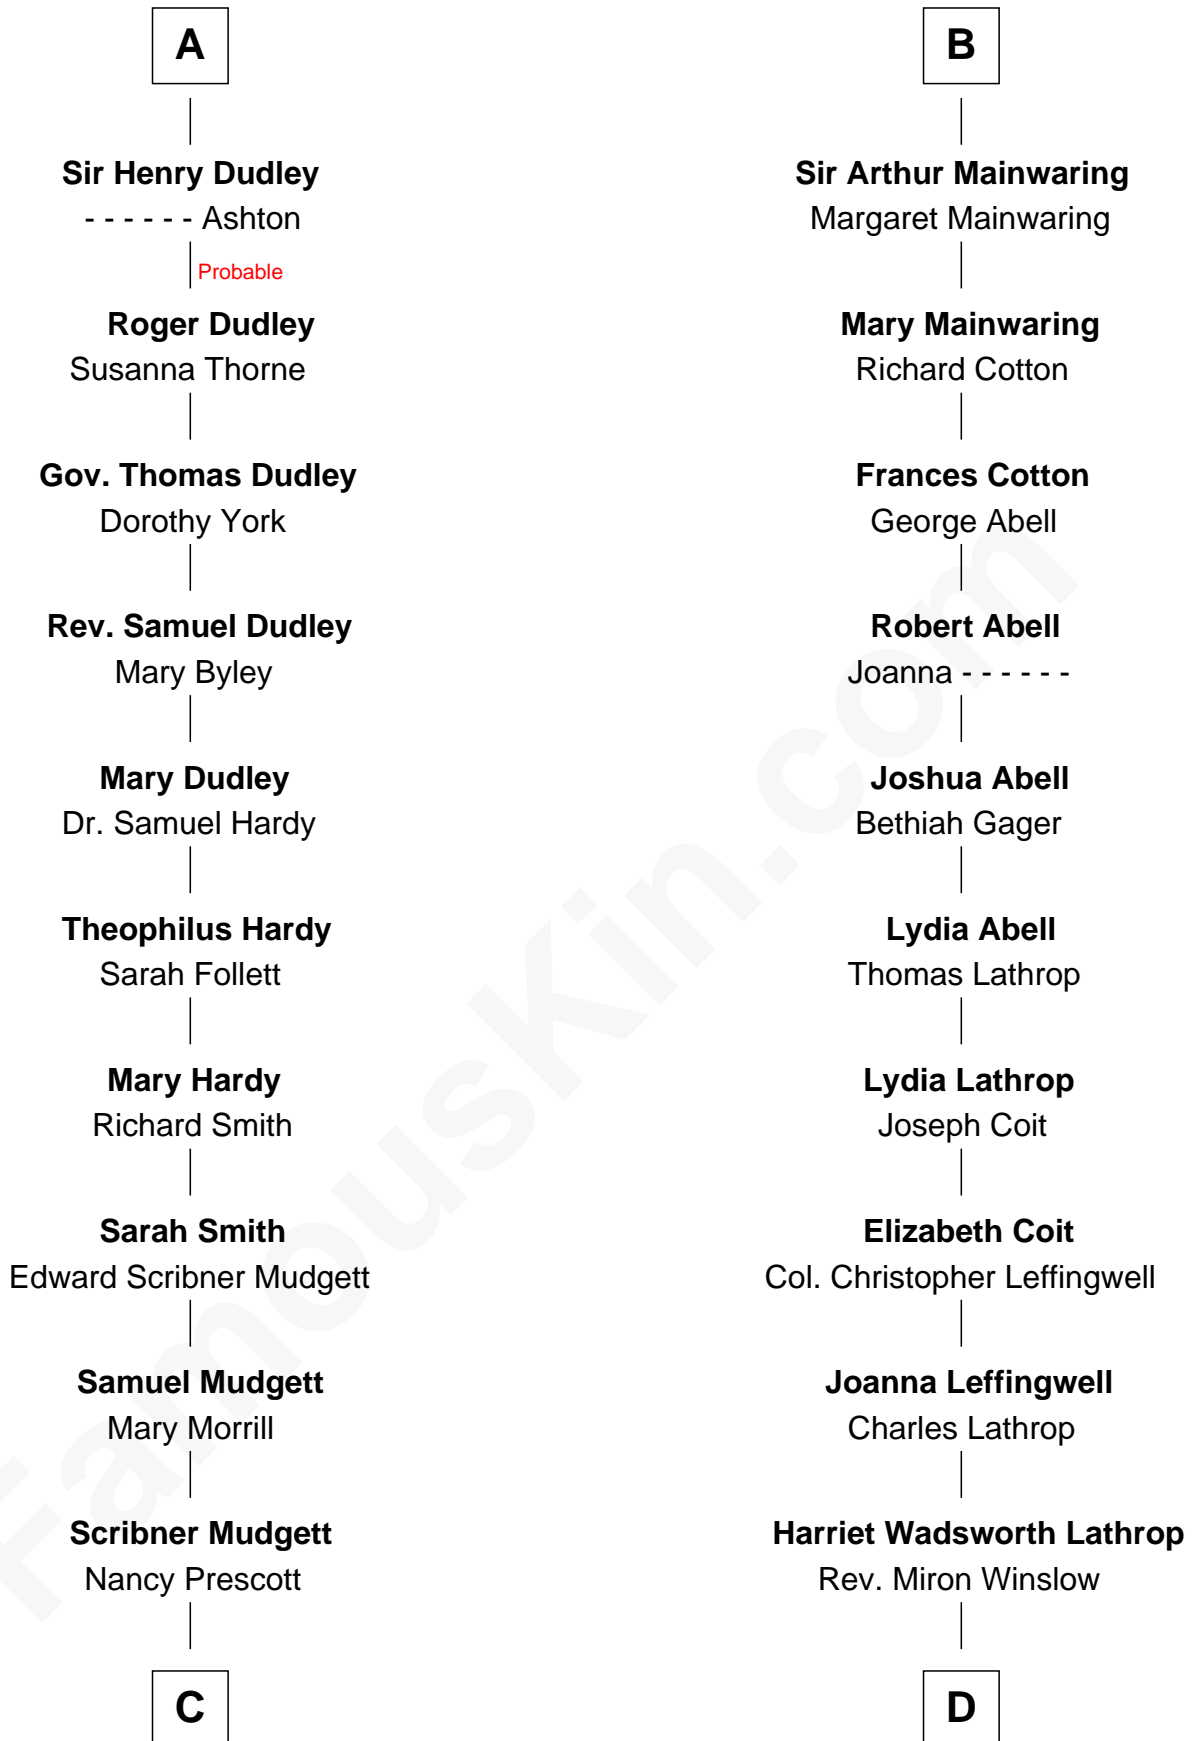

FamousKin.com Relationship Chart of

Dr. H. H. Holmes

Serial Killer aka "Devil in the White City"

18th cousin 1 time removed of

John Foster Dulles

52nd U.S. Secretary of State

Sir William de Ros
Margery de Badlesmere

B

C

Levi Horton Mudgett

Theodate Page Price

Dr. H. H. Holmes

Serial Killer Dr. H. H. Holmes

D

Harriet Lathrop Winslow