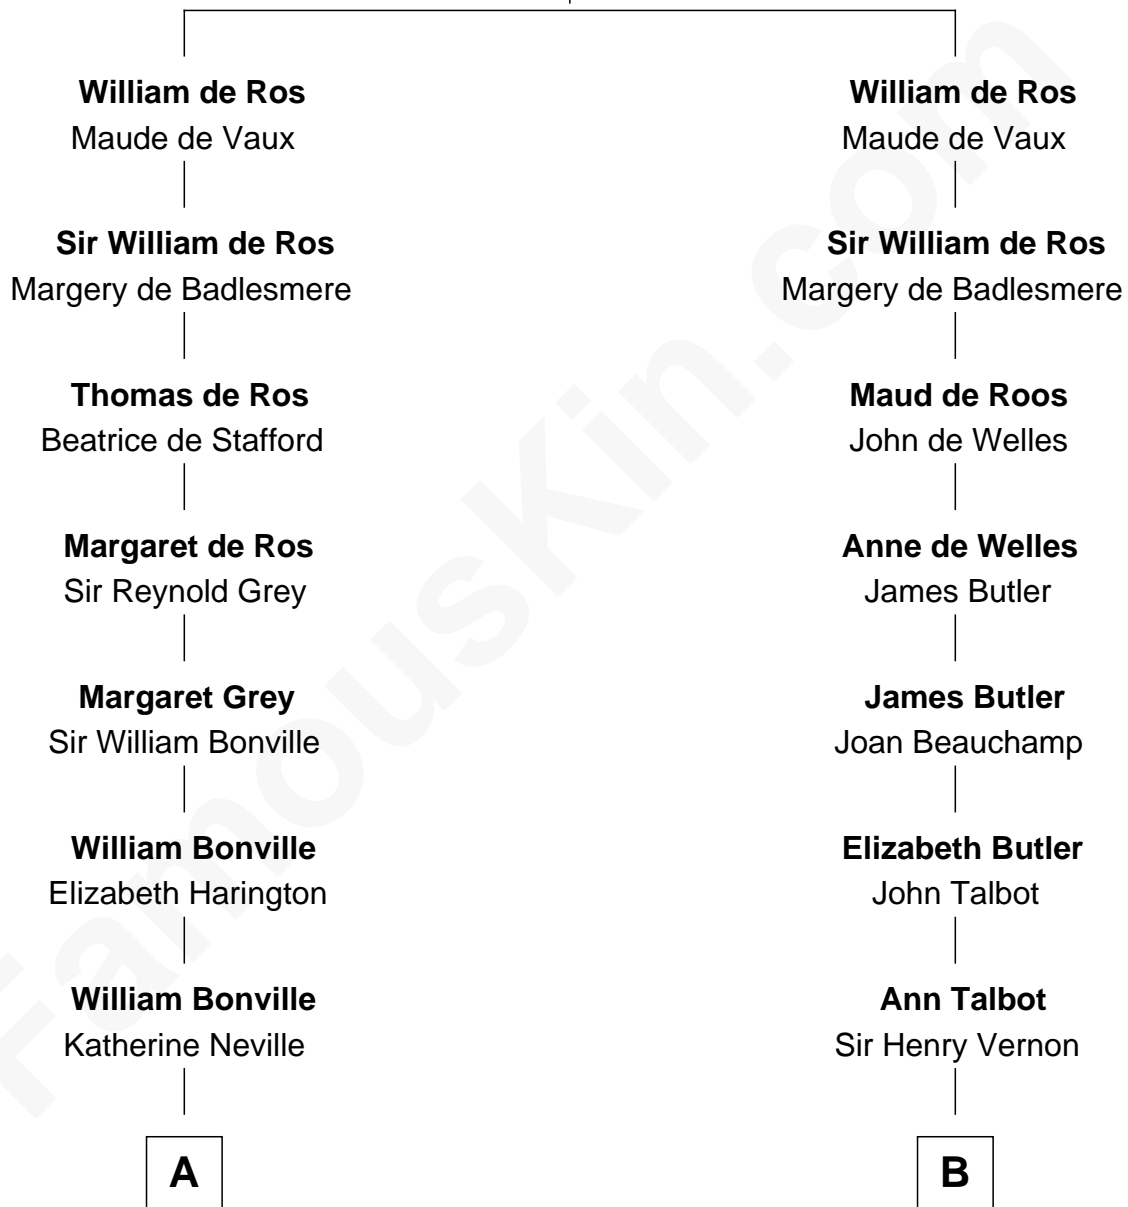

FamousKin.com Relationship Chart of

Dr. H. H. Holmes

Serial Killer aka "Devil in the White City"

20th cousin 1 time removed of

John Foster Dulles

52nd U.S. Secretary of State

Sir Robert de Ros

Isabel de Aubeney

Serial Killer Dr. H. H. Holmes

D

Joanna Leffingwell

Charles Lathrop

Harriet Wadsworth Lathrop

Rev. Miron Winslow

Harriet Lathrop Winslow

Rev. John Welsh Dulles