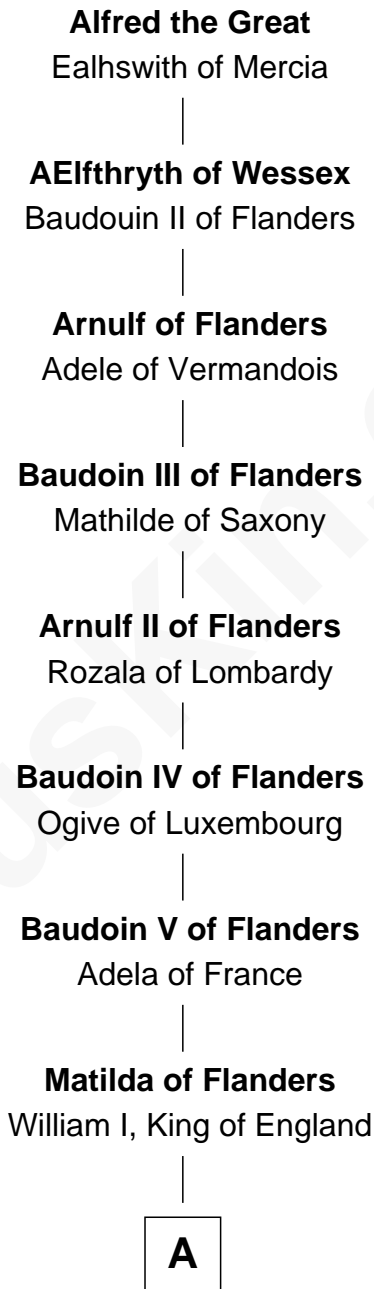

FamousKin.com Relationship Chart of

Dr. H. H. Holmes

Serial Killer aka "Devil in the White City"

31st Great-grandson of

Alfred the Great

King of the Anglo-Saxons

A

Henry I, King of England

Maud of Scotland

Maud of England

Geoffrey Plantagenet

Henry II, King of England

Eleanor of Aquitaine

John, King of England

----- De Warenne

Sir Richard FitzRoy