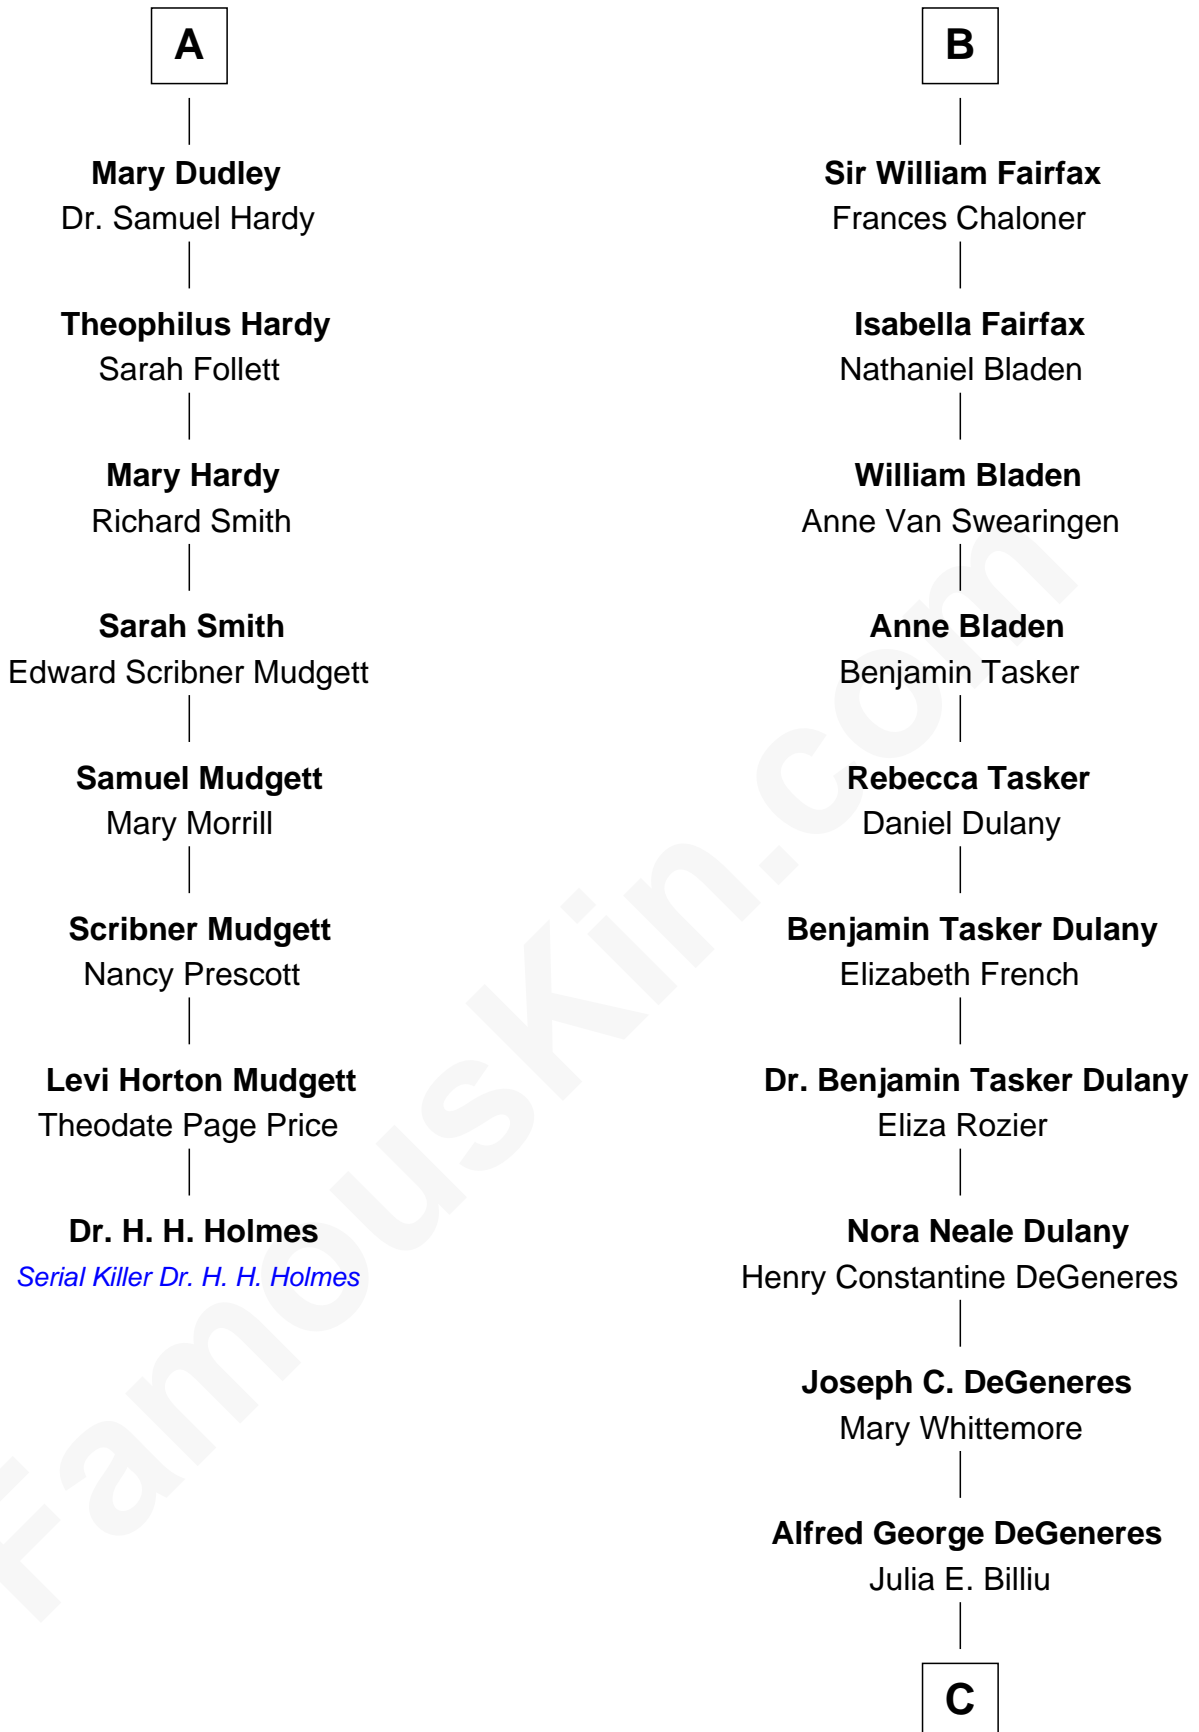

FamousKin.com Relationship Chart of

Dr. H. H. Holmes

Serial Killer aka "Devil in the White City"

14th cousin 5 times removed of

Ellen DeGeneres

Comedienne and TV Personality

Sir Richard Woodville
Jacquetta of Luxembourg

Jacquetta Woodville

John le Strange

Joan le Strange

George Stanley

Jane Stanley

Sir Robert Sheffield

Edmund Sheffield

Anne de Vere

Sir John Sheffield

Douglas Howard

Edmund Sheffield

Ursula Tyrwhitt

Frances Sheffield

Sir Philip Fairfax

B

C