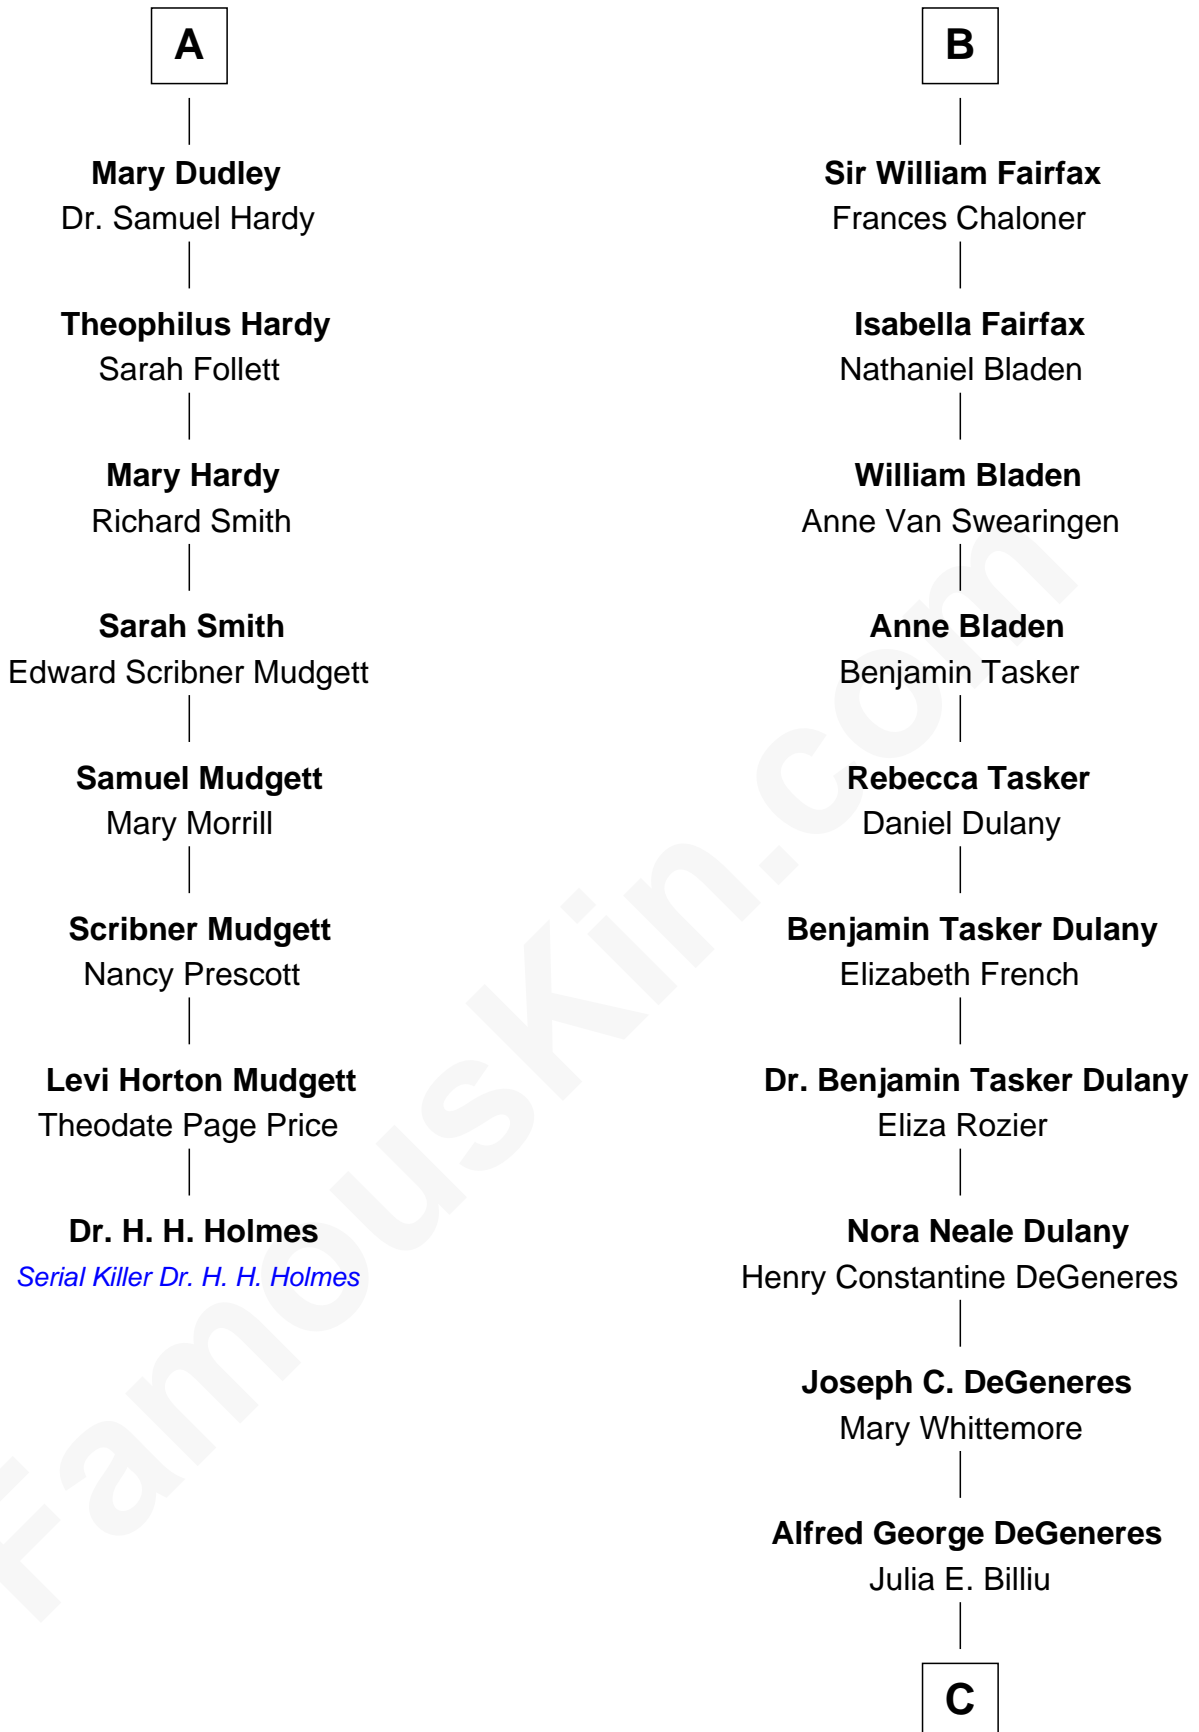

FamousKin.com Relationship Chart of

Dr. H. H. Holmes

Serial Killer aka "Devil in the White City"

14th cousin 5 times removed of

Ellen DeGeneres

Comedienne and TV Personality

Sir Richard Neville

Alice Montagu

Eleanor Neville

Thomas Stanley

George Stanley

Joan le Strange

Jane Stanley

Sir Robert Sheffield

Edmund Sheffield

Anne de Vere

Sir John Sheffield

Douglas Howard

Edmund Sheffield

Ursula Tyrwhitt

Frances Sheffield

Sir Philip Fairfax

B

C