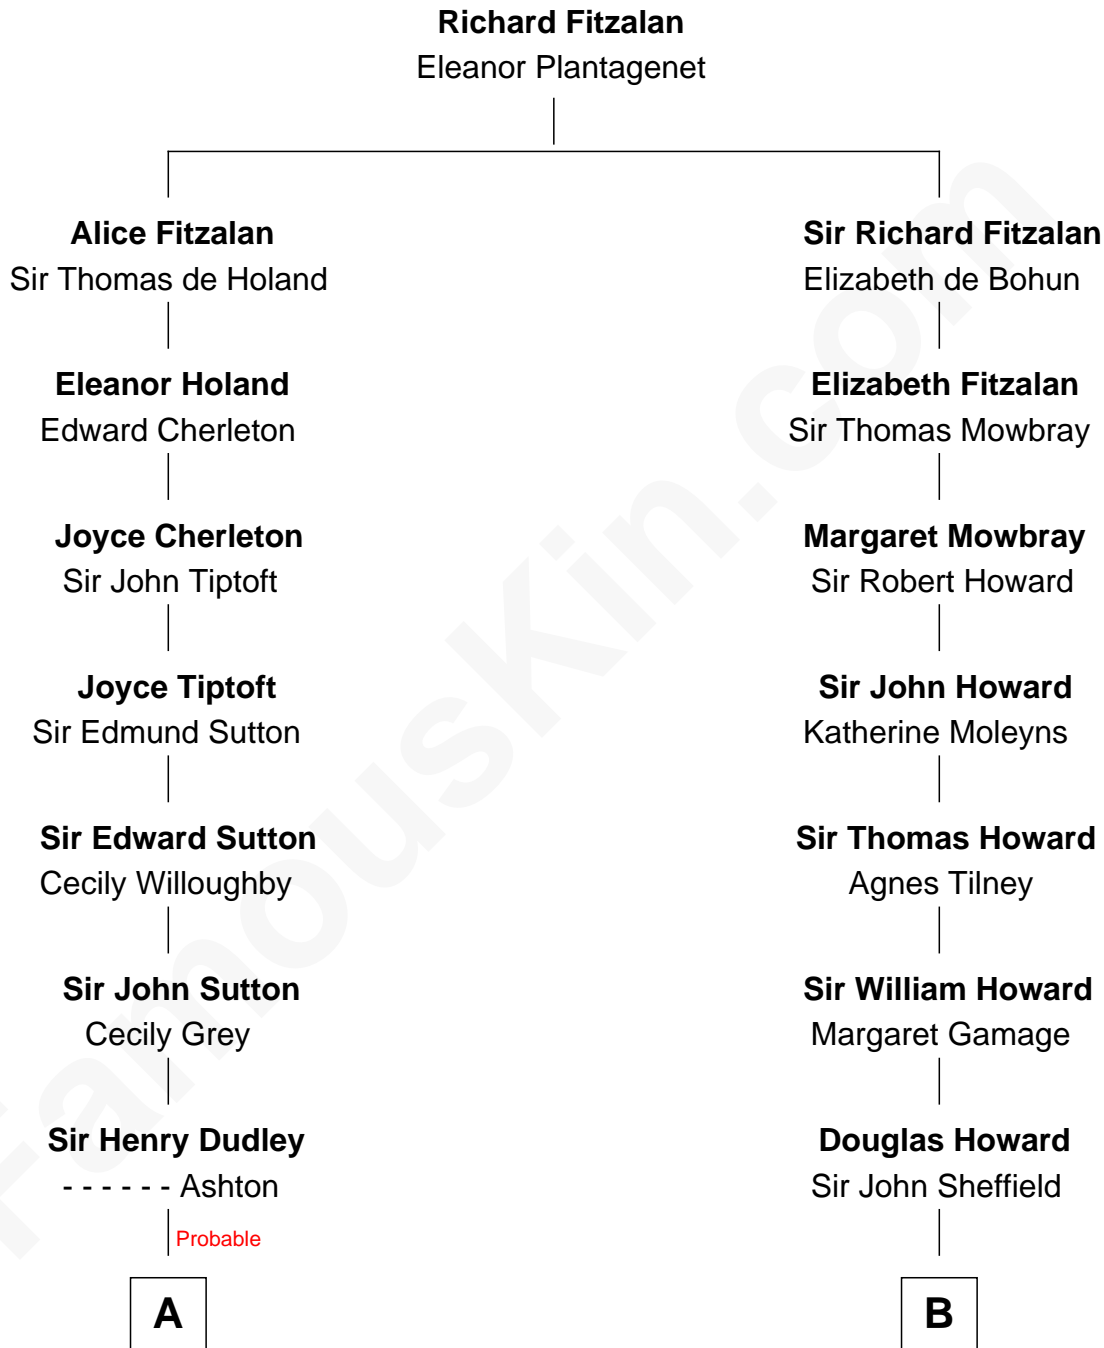

# FamousKin.com Relationship Chart of

**Dr. H. H. Holmes**

*Serial Killer aka "Devil in the White City"*

17th cousin 4 times removed of

**Ellen DeGeneres**

*Comedienne and TV Personality*

C

**Joseph C. DeGeneres**

Mary Whittemore

**Alfred George DeGeneres**

Julia E. Billiu

**Elliot Everett DeGeneres**

Ruth Elodie Martin

**Elliot Everett DeGeneres**

Betty Jane Pfeffer

**Ellen DeGeneres**