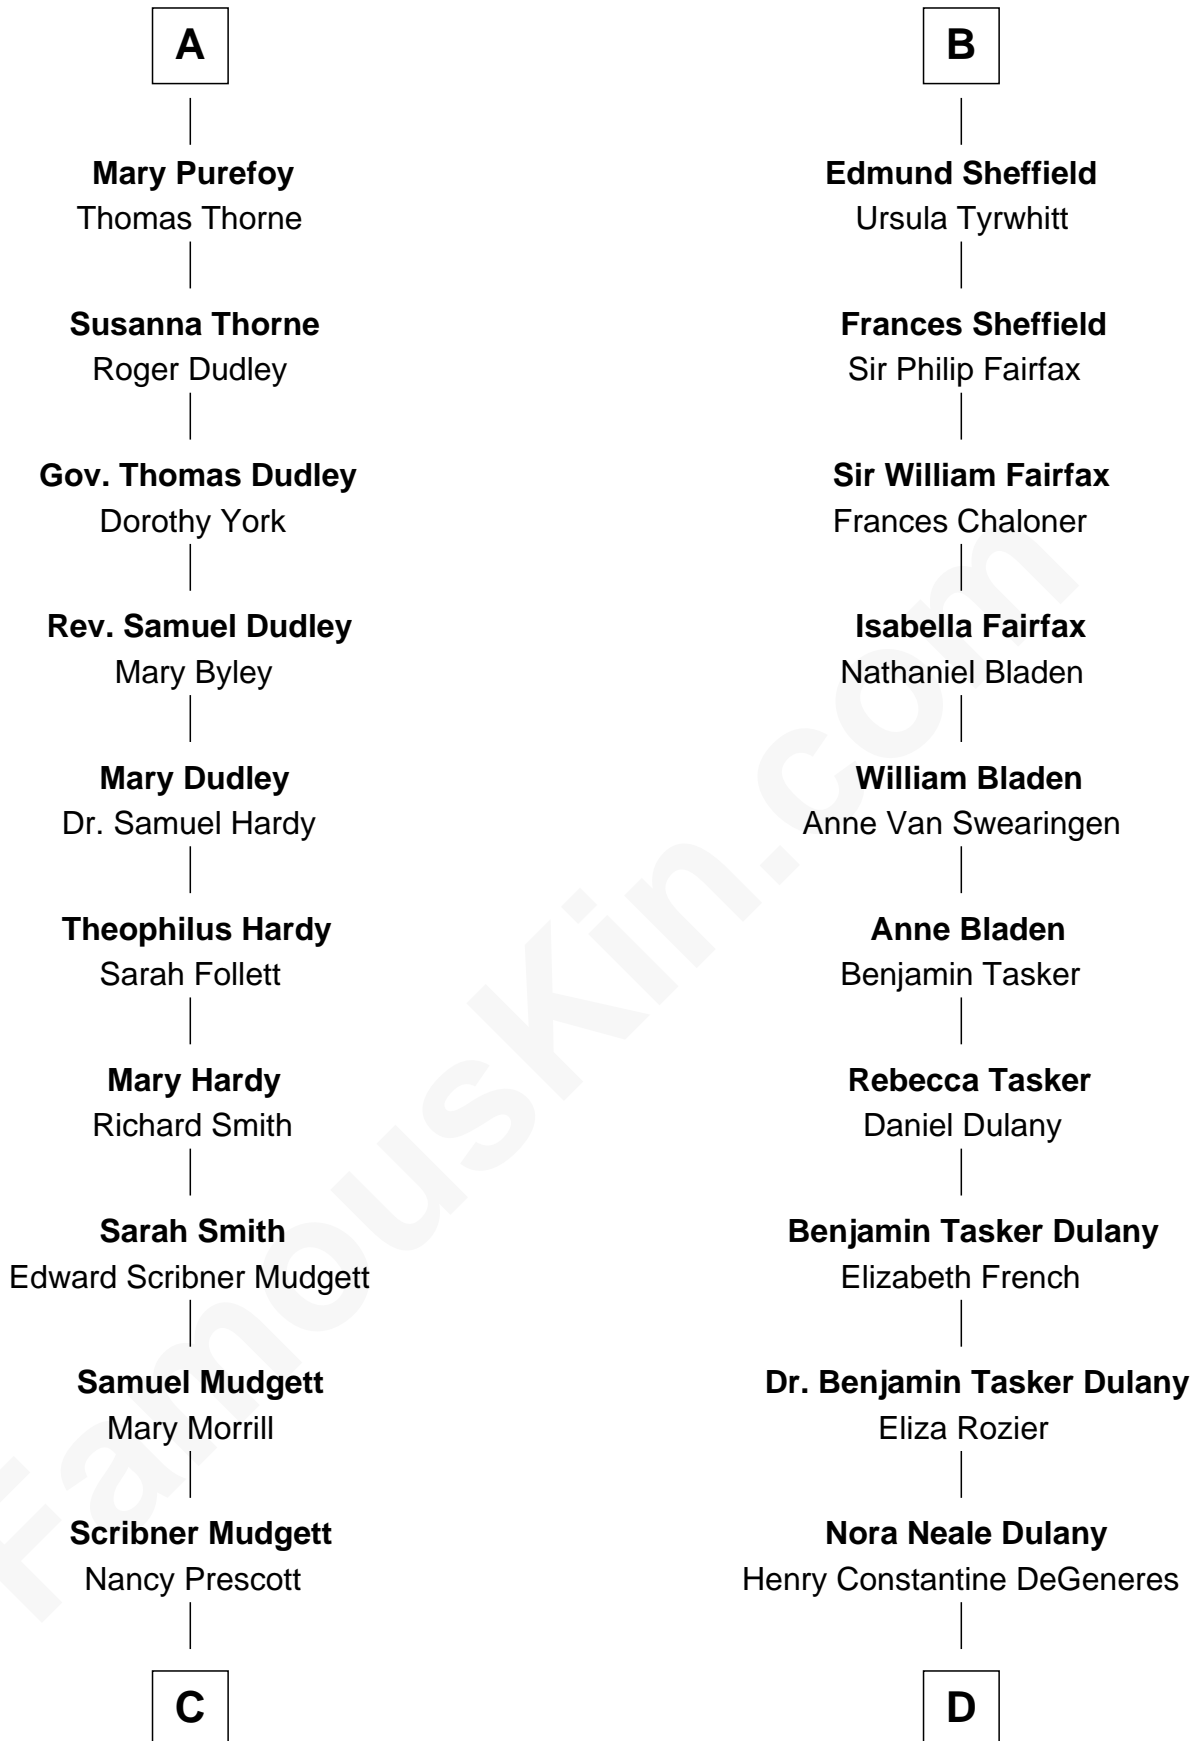

FamousKin.com

Relationship Chart of

Dr. H. H. Holmes

Serial Killer aka "Devil in the White City"

18th cousin 3 times removed of

Ellen DeGeneres

Comedienne and TV Personality

Sir John Howard

A

Sir Robert Howard
Margaret de Scales

Sir John Howard
Alice Tendring

Sir Robert Howard
Margaret Mowbray

Sir John Howard
Katherine Moleyns

Sir Thomas Howard
Agnes Tilney

Sir William Howard
Margaret Gamage

Douglas Howard
Sir John Sheffield

B

C

Levi Horton Mudgett

Theodate Page Price

Dr. H. H. Holmes

Serial Killer Dr. H. H. Holmes

D

Joseph C. DeGeneres