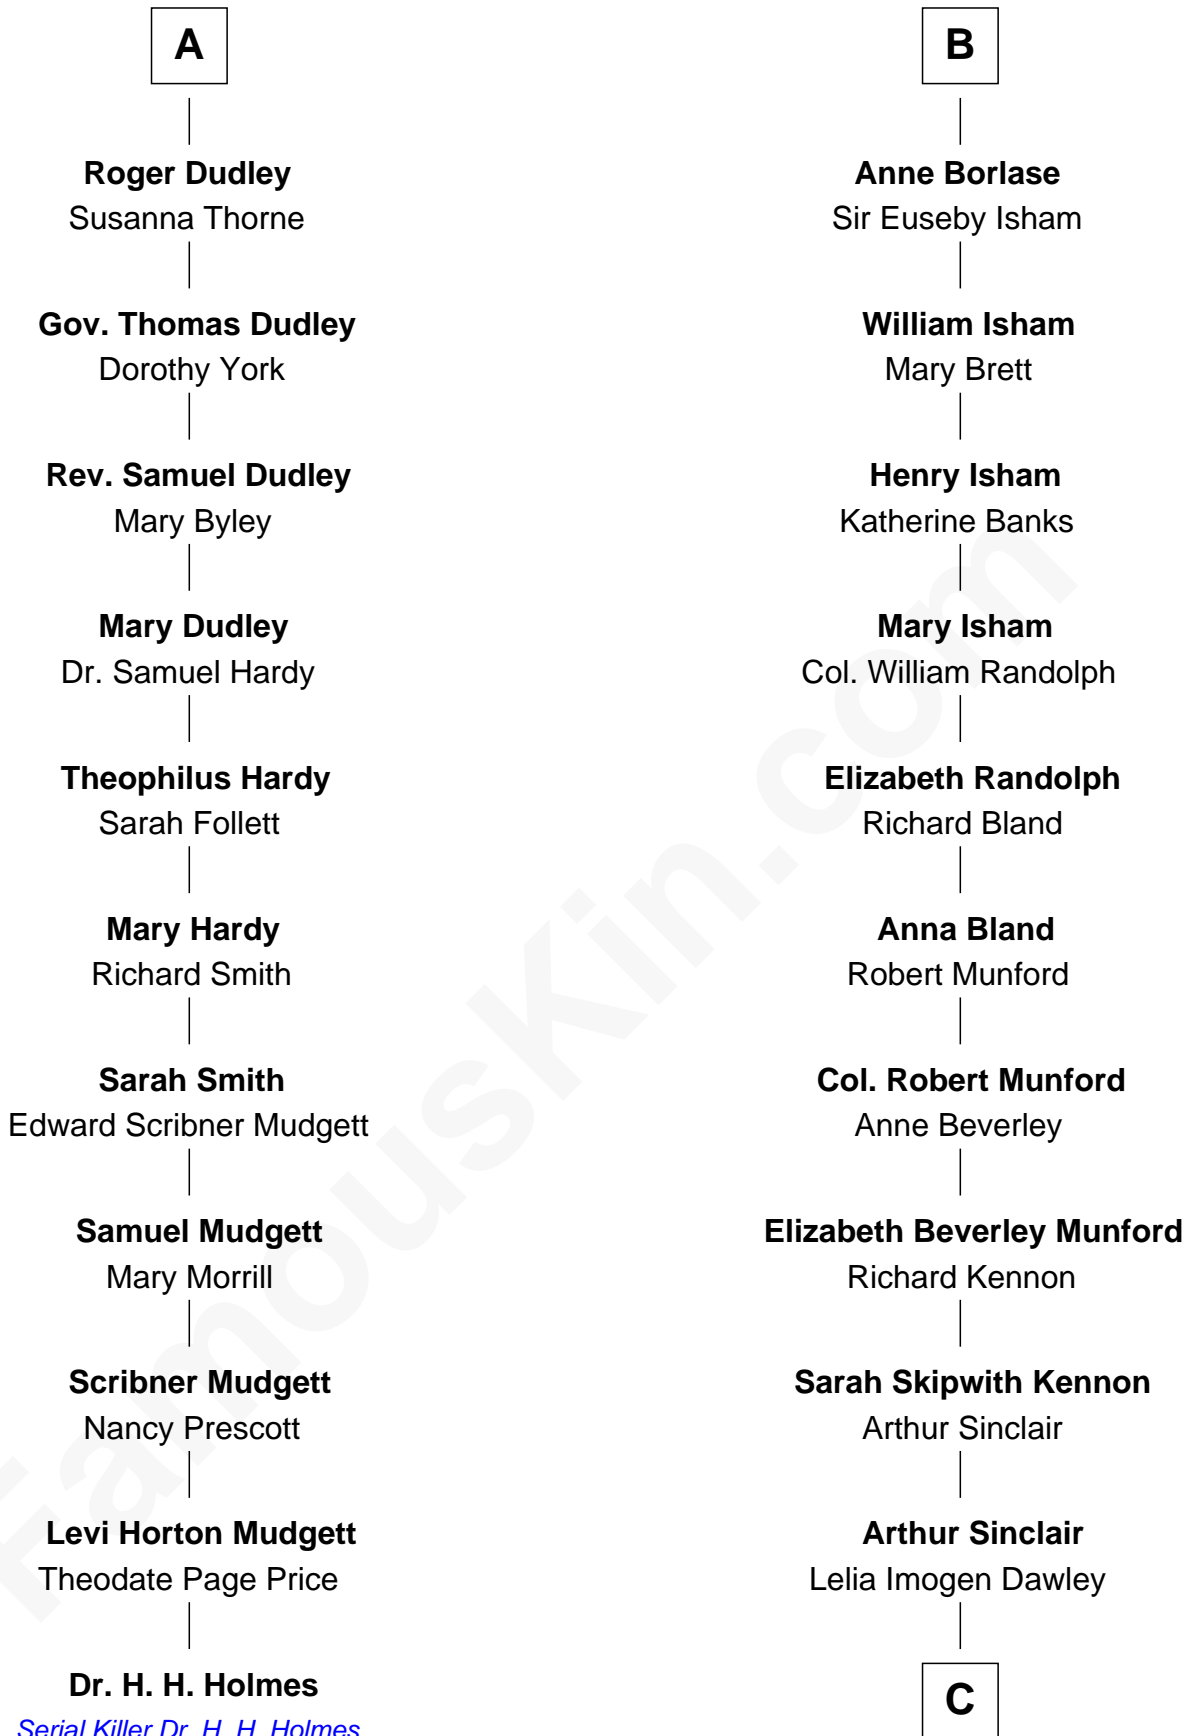

FamousKin.com Relationship Chart of

Dr. H. H. Holmes

Serial Killer aka "Devil in the White City"

17th cousin 1 time removed of

Upton Sinclair

Pulitzer Prize Winning Novelist

Sir Philip le Despencer

Elizabeth - - - - -

Sir Philip le Despencer

Elizabeth de Tibetot

Margery Despencer

Sir Roger Wentworth

Margaret Wentworth

Sir William Hopton

Margaret Hopton

Sir Philip Booth

Audrey Booth

Sir William de Lytton

Sir Robert Lytton

Frances Cavalery

Anne Lytton

Sir John Borlase

B

C