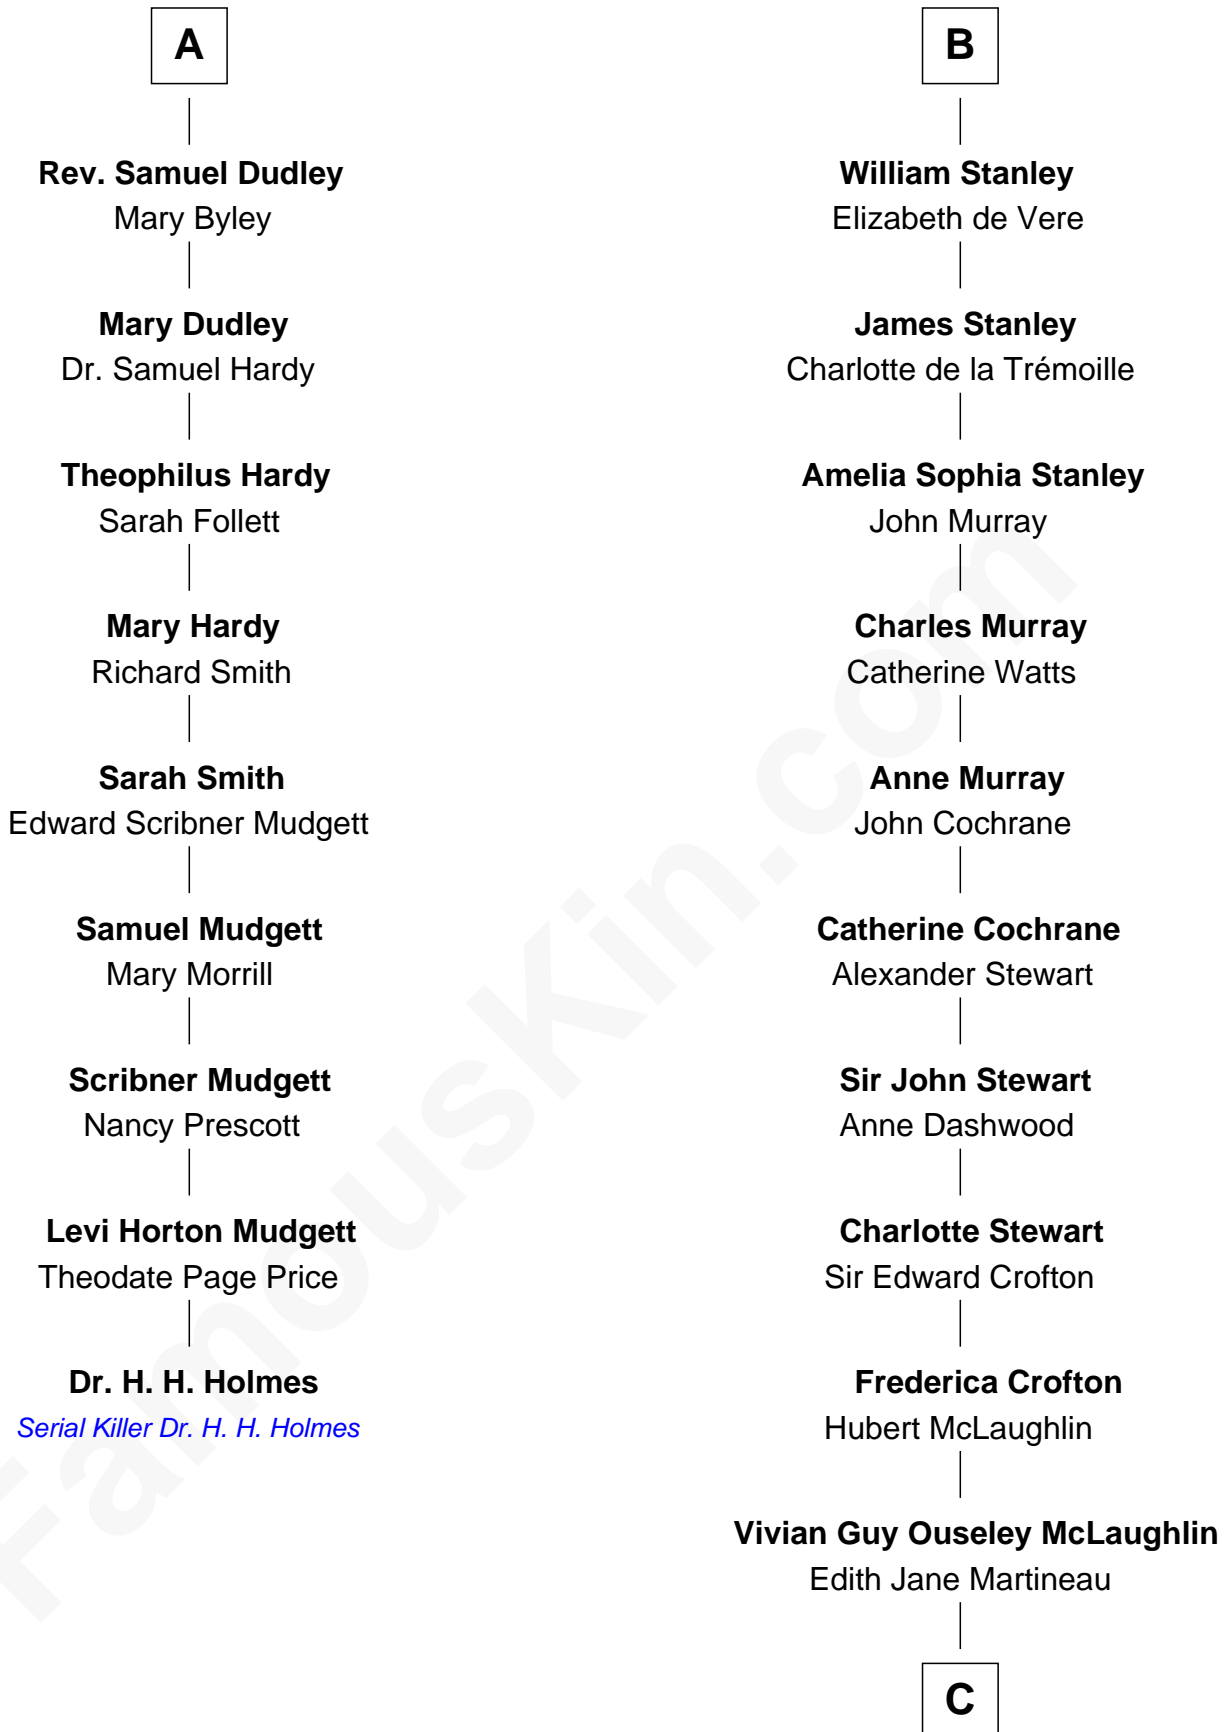

FamousKin.com Relationship Chart of

Dr. H. H. Holmes

Serial Killer aka "Devil in the White City"

15th cousin 4 times removed of

Guy Ritchie

British Filmmaker

C

Doris Margaretta McLaughlin

Stuart John Ritchie

John Vivian Ritchie

Amber Mary Parkinson

Guy Ritchie

British Filmmaker

FamousKin.com