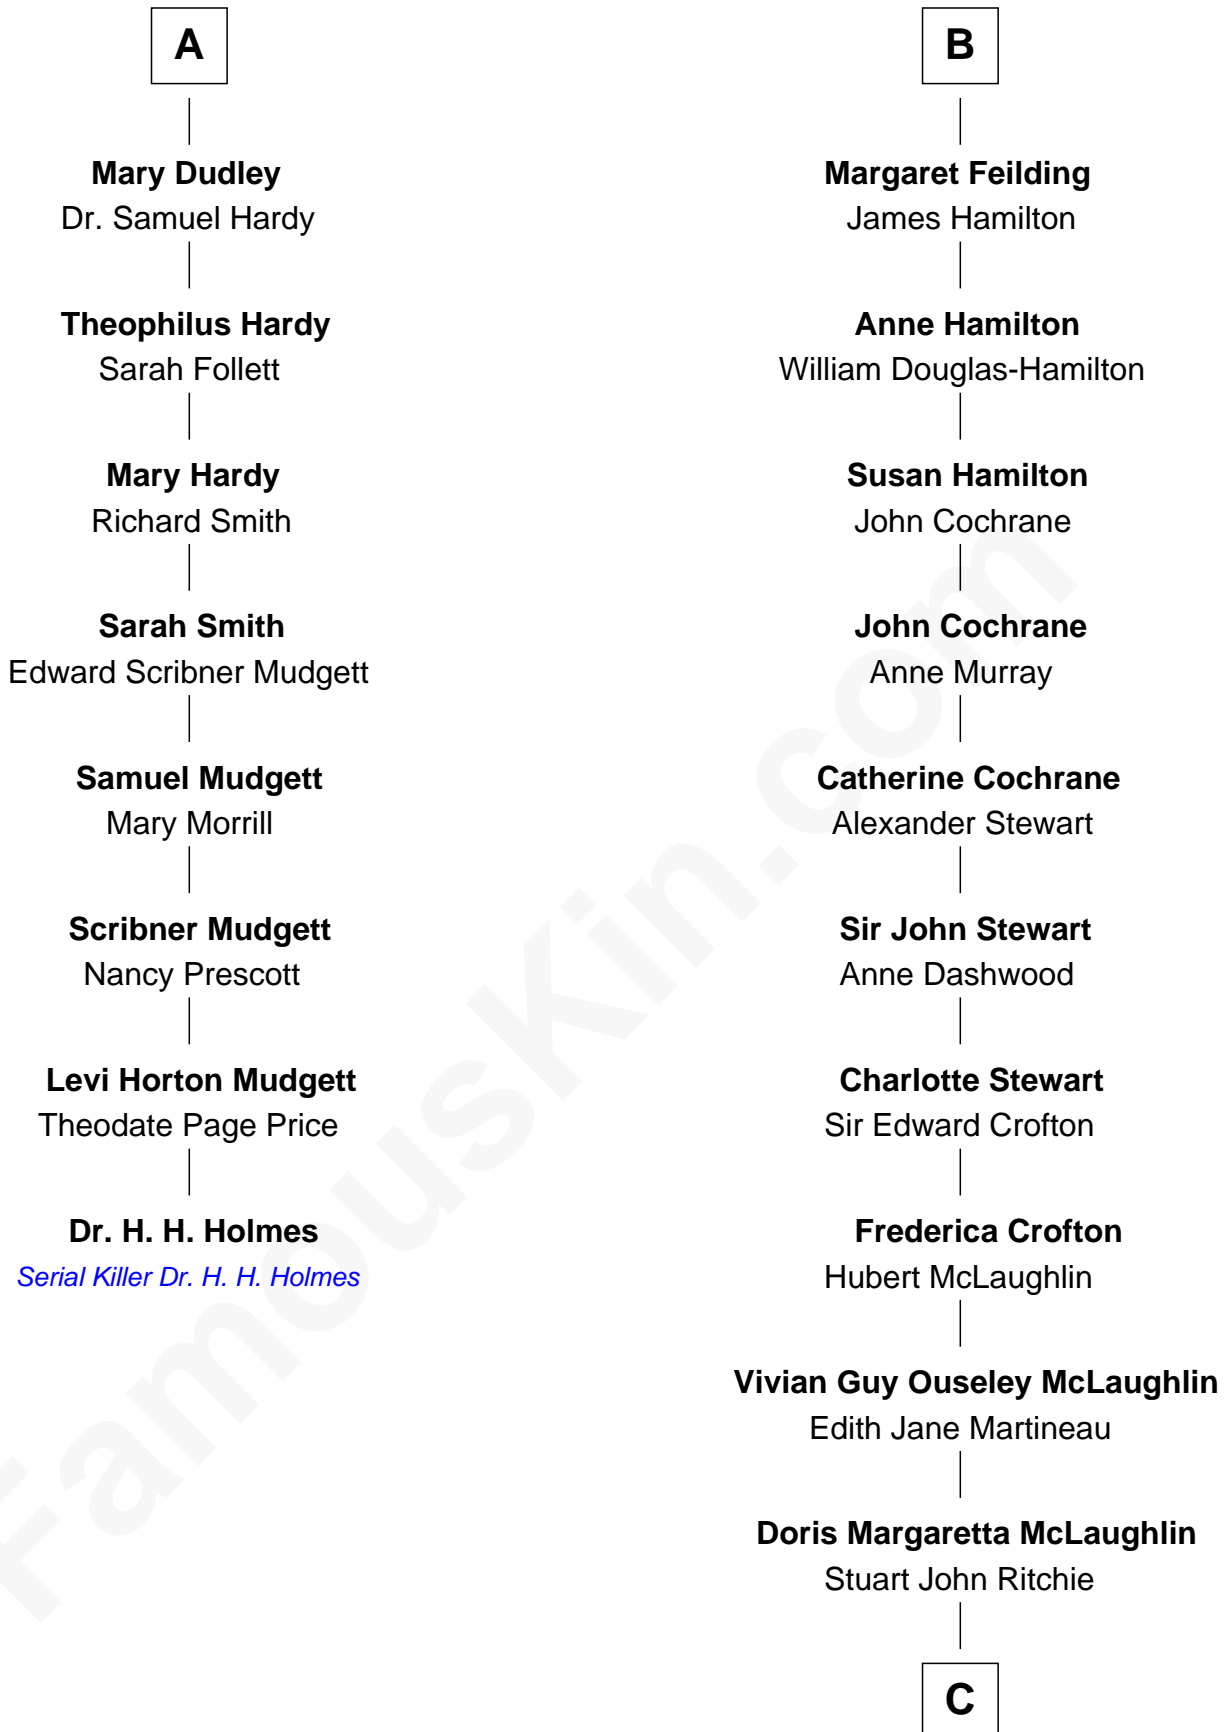

FamousKin.com Relationship Chart of

Dr. H. H. Holmes

Serial Killer aka "Devil in the White City"

14th cousin 4 times removed of

Guy Ritchie

British Filmmaker

Sir Richard Neville

Alice Montagu

Alice de Neville

Sir Henry FitzHugh

Elizabeth FitzHugh

Sir William Parr

William Parr

Mary Salisbury

Maud Parr

Sir Ralph Lane

Dorothy Lane

Sir William Feilding

Basil Feilding

Elizabeth Aston

William Feilding

Susan Villiers

B

C