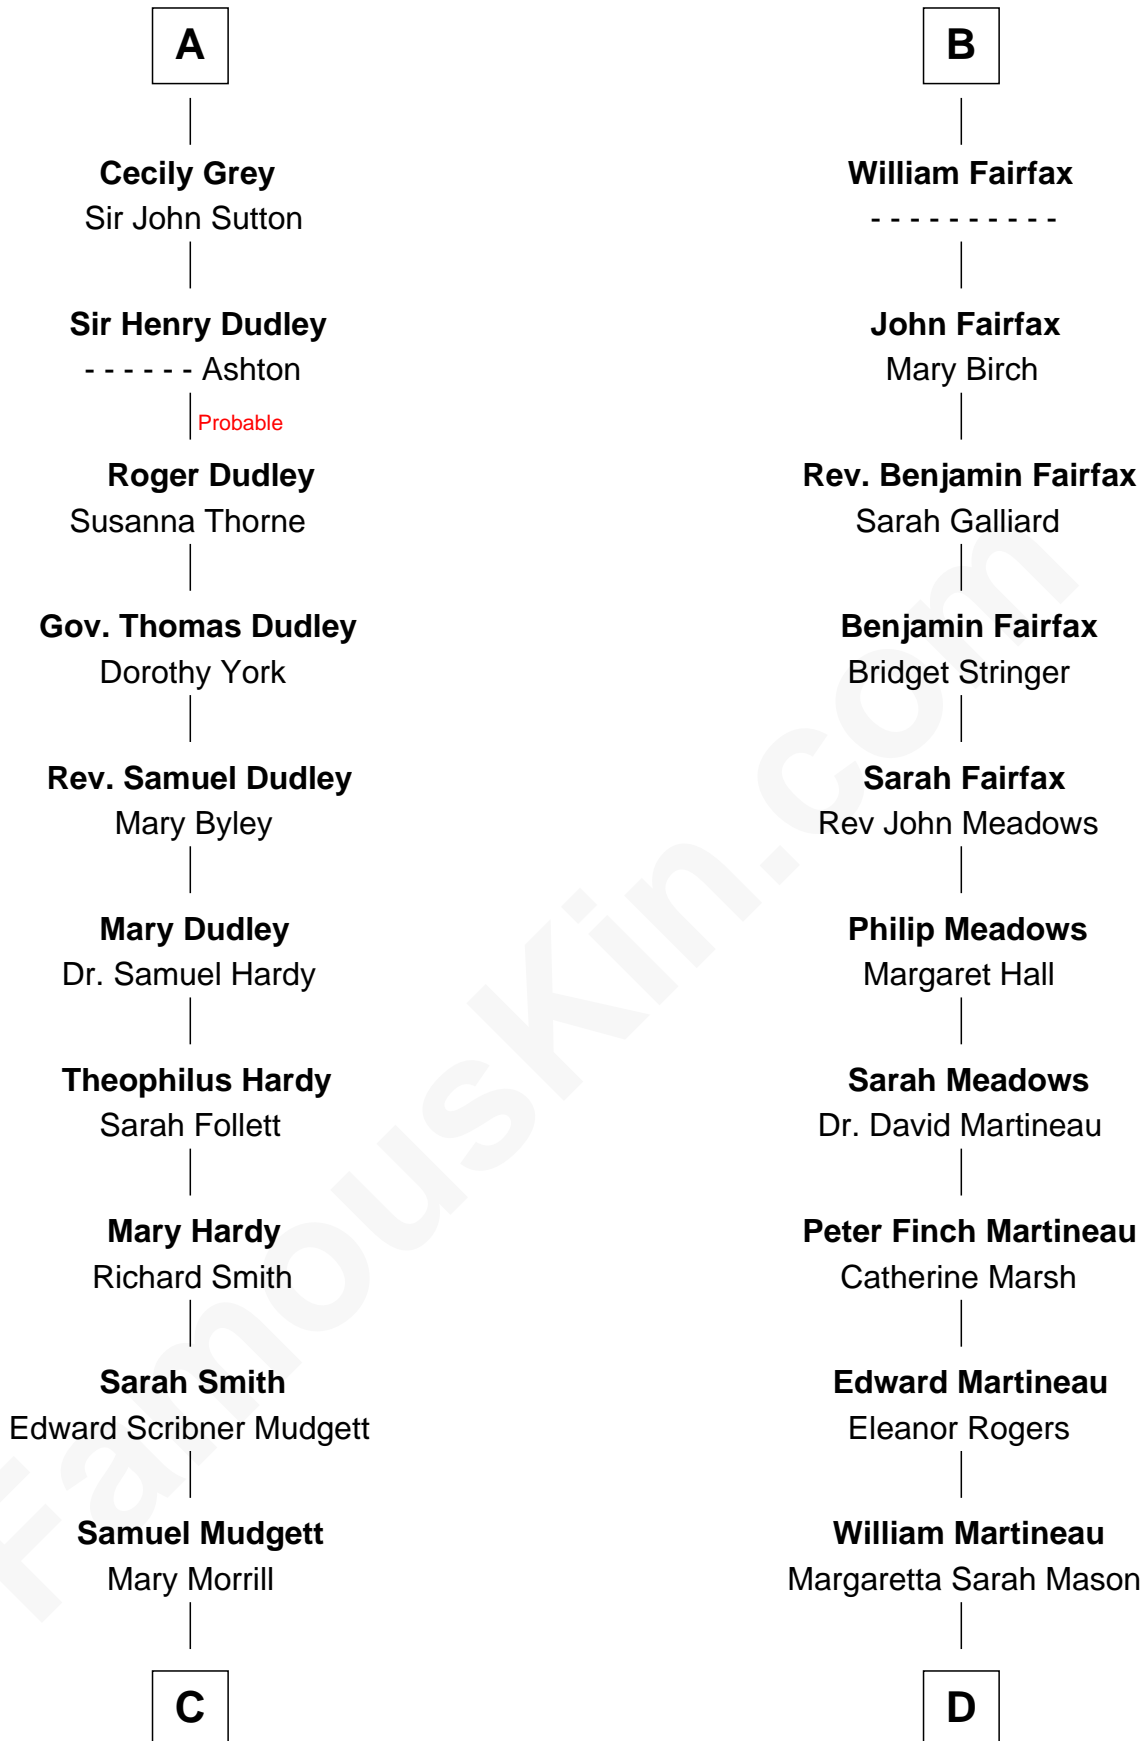

FamousKin.com Relationship Chart of

Dr. H. H. Holmes

Serial Killer aka "Devil in the White City"

19th cousin 1 time removed of

Guy Ritchie

British Filmmaker

C

Scribner Mudgett

Nancy Prescott

Levi Horton Mudgett

Theodate Page Price

Dr. H. H. Holmes

Serial Killer Dr. H. H. Holmes

D

Edith Jane Martineau

Vivian Guy Ouseley McLaughlin