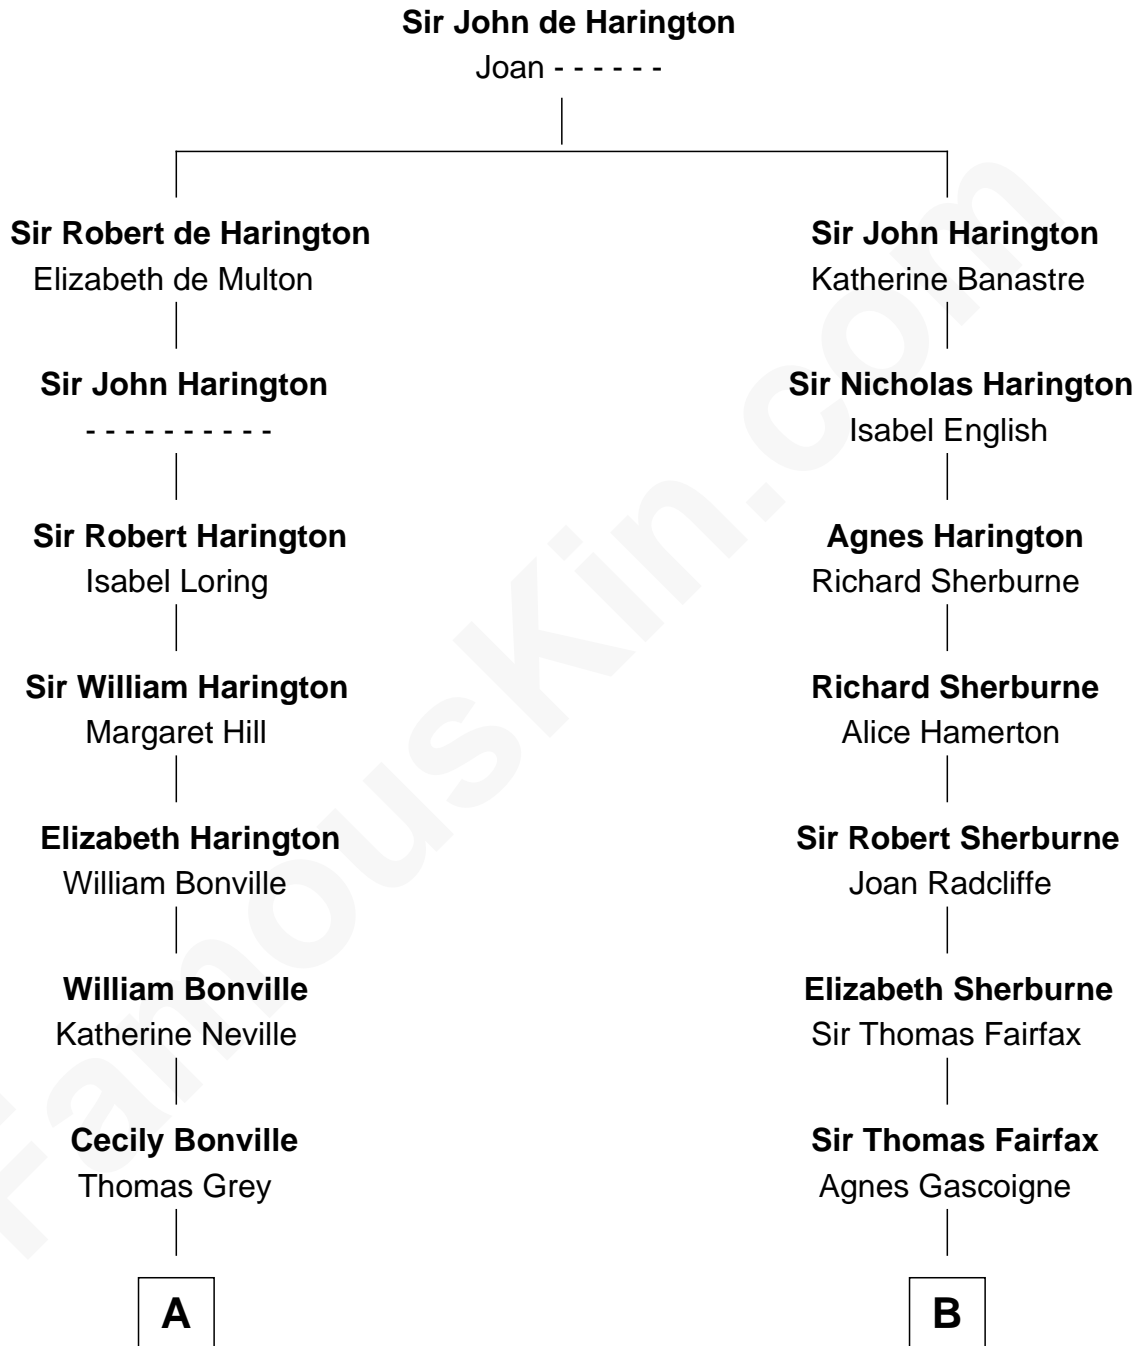

FamousKin.com Relationship Chart of

Dr. H. H. Holmes

Serial Killer aka "Devil in the White City"

19th cousin 1 time removed of

Guy Ritchie

British Filmmaker

C

Scribner Mudgett

Nancy Prescott

Levi Horton Mudgett

Theodate Page Price

Dr. H. H. Holmes

Serial Killer Dr. H. H. Holmes

D

Edith Jane Martineau

Vivian Guy Ouseley McLaughlin