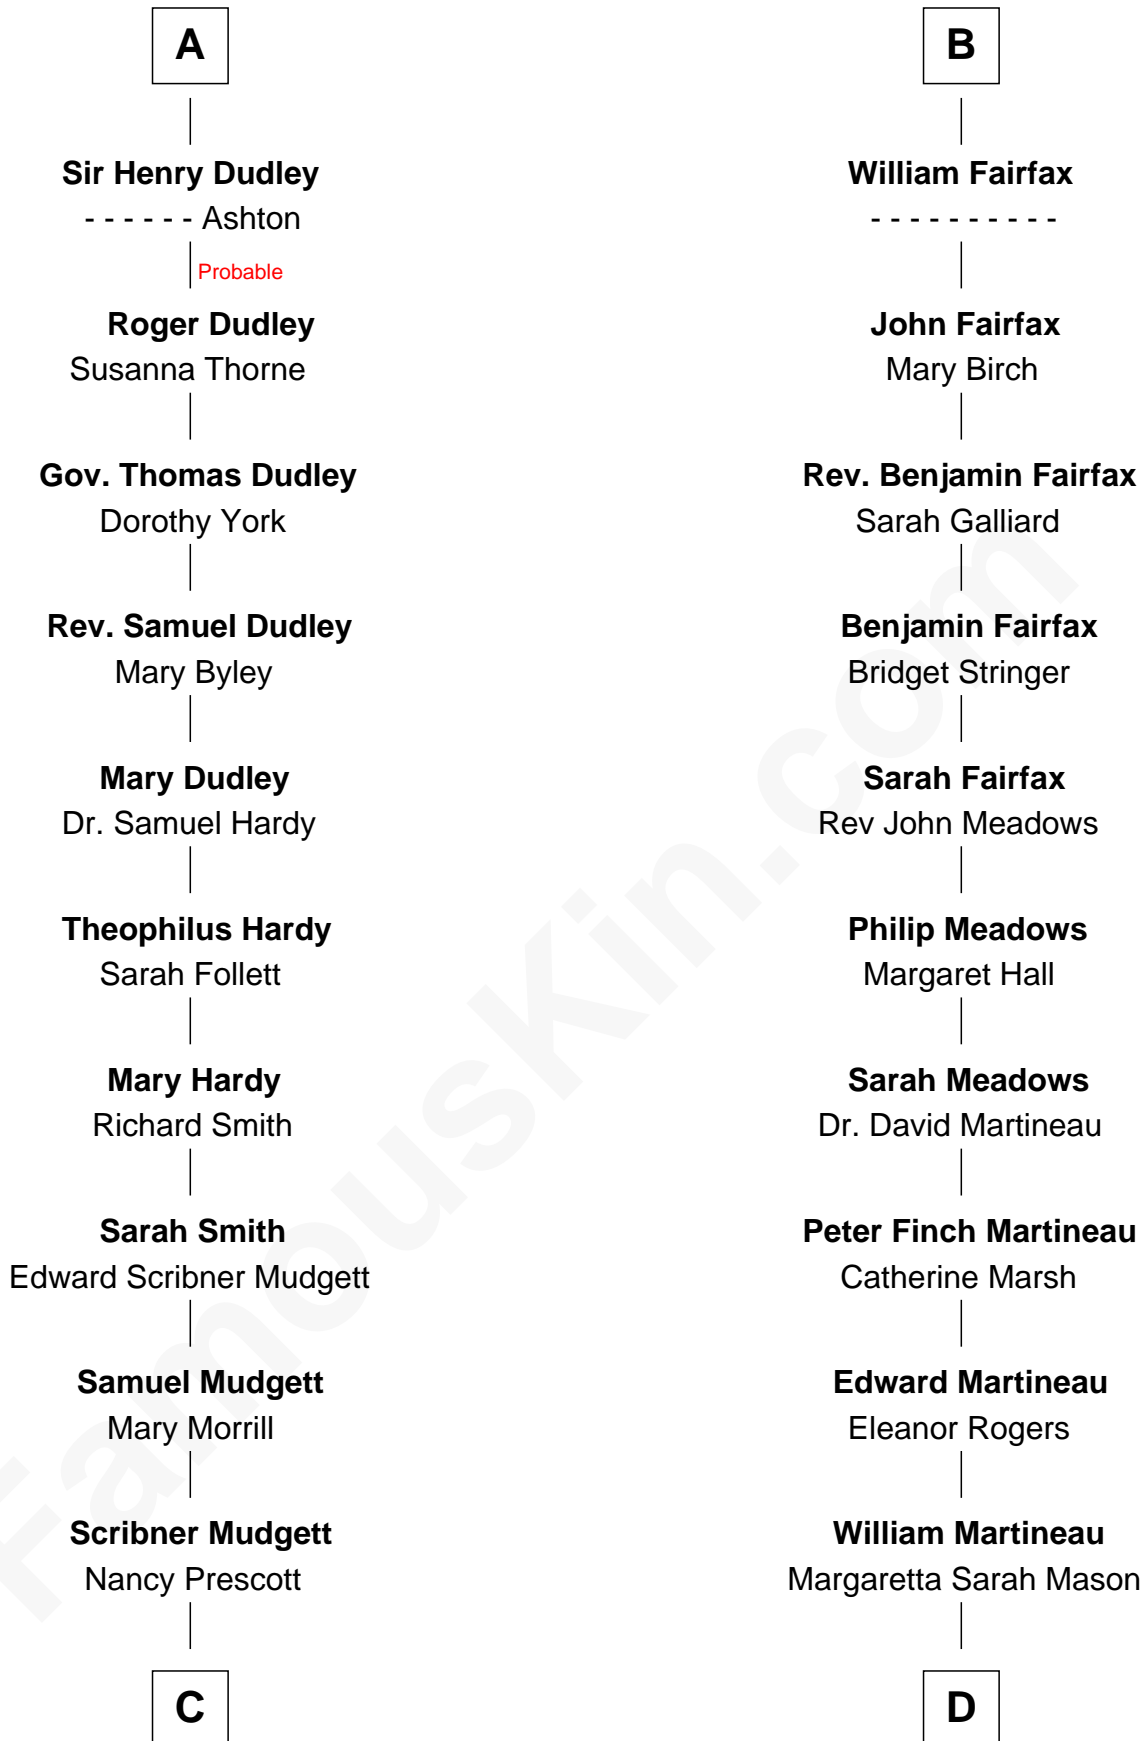

# FamousKin.com Relationship Chart of

**Dr. H. H. Holmes**

*Serial Killer aka "Devil in the White City"*

18th cousin 2 times removed of

**Guy Ritchie**

*British Filmmaker*

**C**

**Levi Horton Mudgett**

Theodate Page Price

**Dr. H. H. Holmes**

*Serial Killer Dr. H. H. Holmes*

**D**

**Edith Jane Martineau**

Vivian Guy Ouseley McLaughlin

**Doris Margaretta McLaughlin**

Stuart John Ritchie

**John Vivian Ritchie**

Amber Mary Parkinson

**Guy Ritchie**

*British Filmmaker*