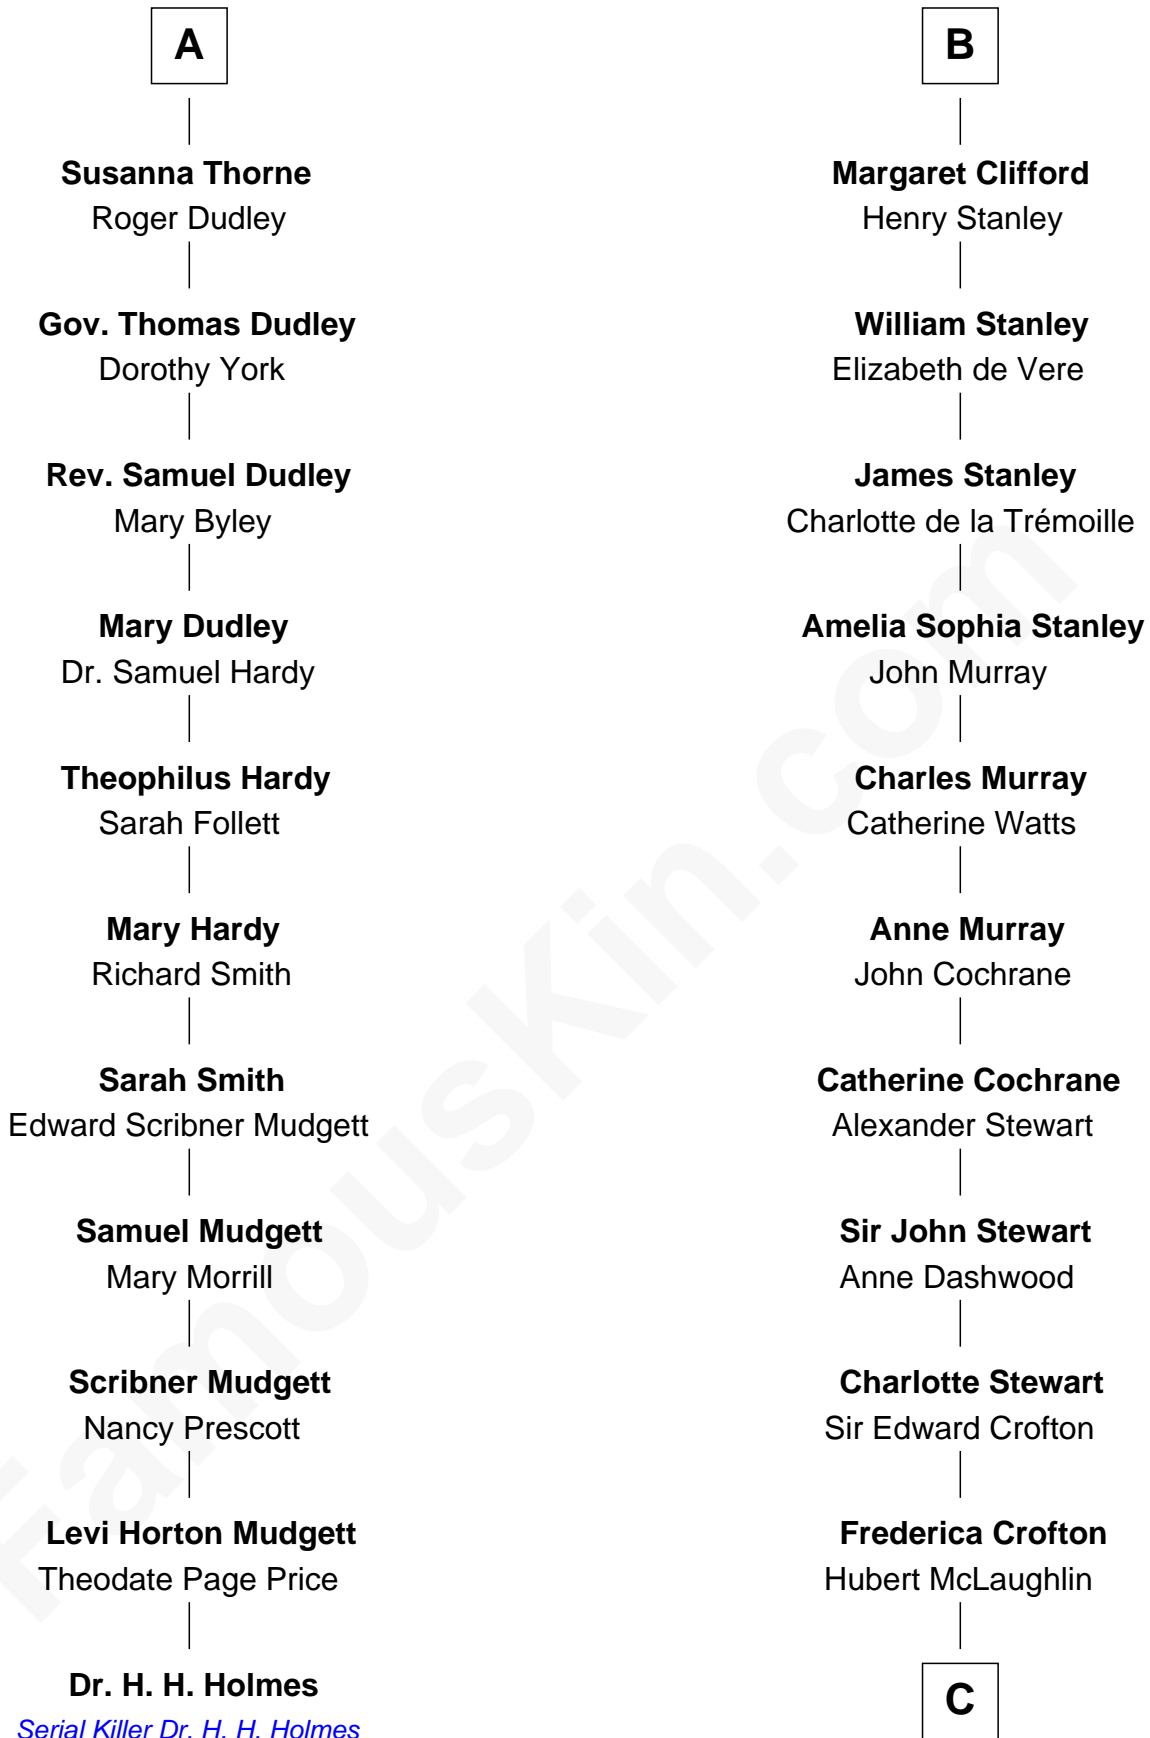

FamousKin.com Relationship Chart of

Dr. H. H. Holmes

Serial Killer aka "Devil in the White City"

17th cousin 3 times removed of

Guy Ritchie

British Filmmaker

Sir John Grey

Avice Marmion

C

Vivian Guy Ouseley McLaughlin

Edith Jane Martineau

Doris Margaretta McLaughlin

Stuart John Ritchie

John Vivian Ritchie

Amber Mary Parkinson

Guy Ritchie