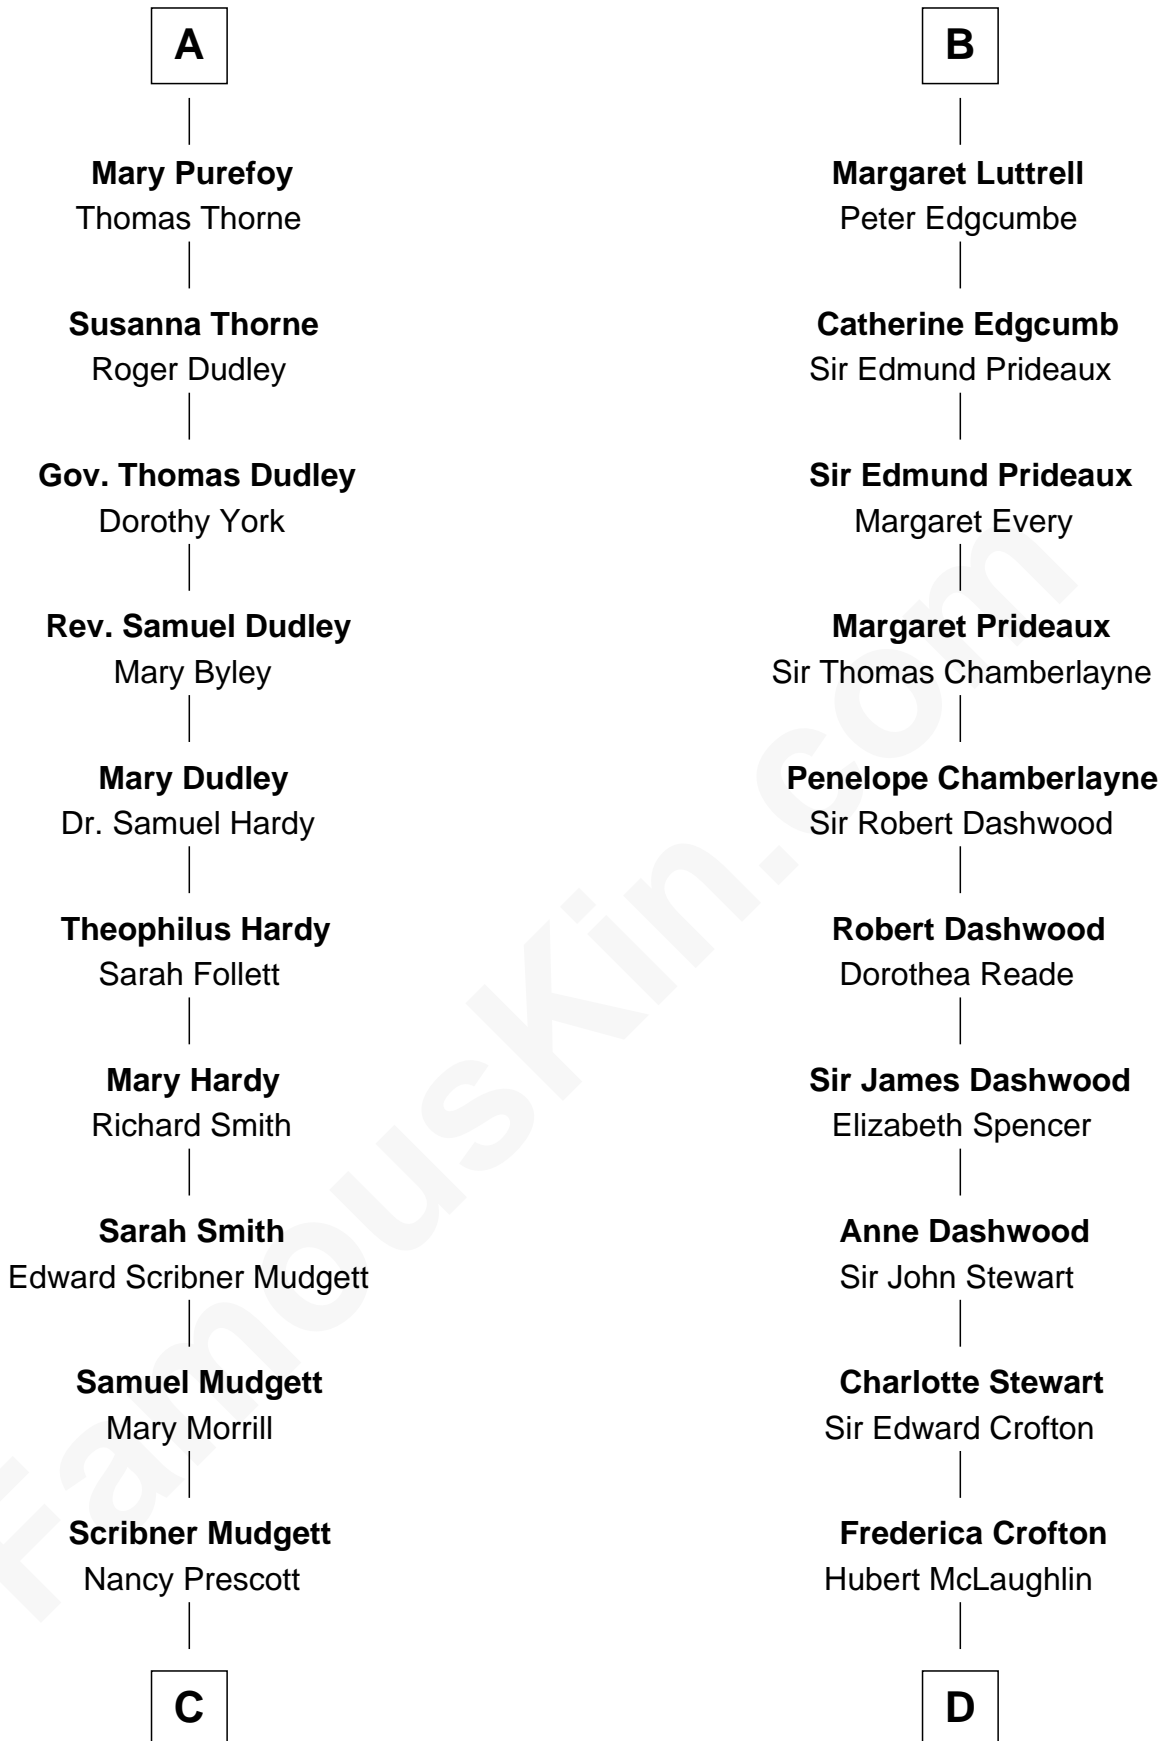

FamousKin.com Relationship Chart of

Dr. H. H. Holmes

Serial Killer aka "Devil in the White City"

18th cousin 2 times removed of

Guy Ritchie

British Filmmaker

Sir John Howard

Alice de Bois

Joan Howard
Sir Peter de Brewes

Beatrice Brewes
Sir Hugh Shirley

Sir Ralph Shirley
Joan Basset

Beatrice Shirley
John Brome

Isabel Brome
John Denton

Alice Denton
Nicholas Purefoy

Edward Purefoy
Anne Fettiplace

A

Sir Robert Howard
Margaret de Scales

Sir John Howard
Alice Tendring

Sir Robert Howard
Margaret Mowbray

Sir John Howard
Katherine Moleyns

Margaret Howard
Sir John Wyndham

Sir Thomas Wyndham
Eleanor Scrope

Margaret Wyndham
Sir Andrew Luttrell

B

C

Levi Horton Mudgett

Theodate Page Price

Dr. H. H. Holmes

Serial Killer Dr. H. H. Holmes

D

Vivian Guy Ouseley McLaughlin