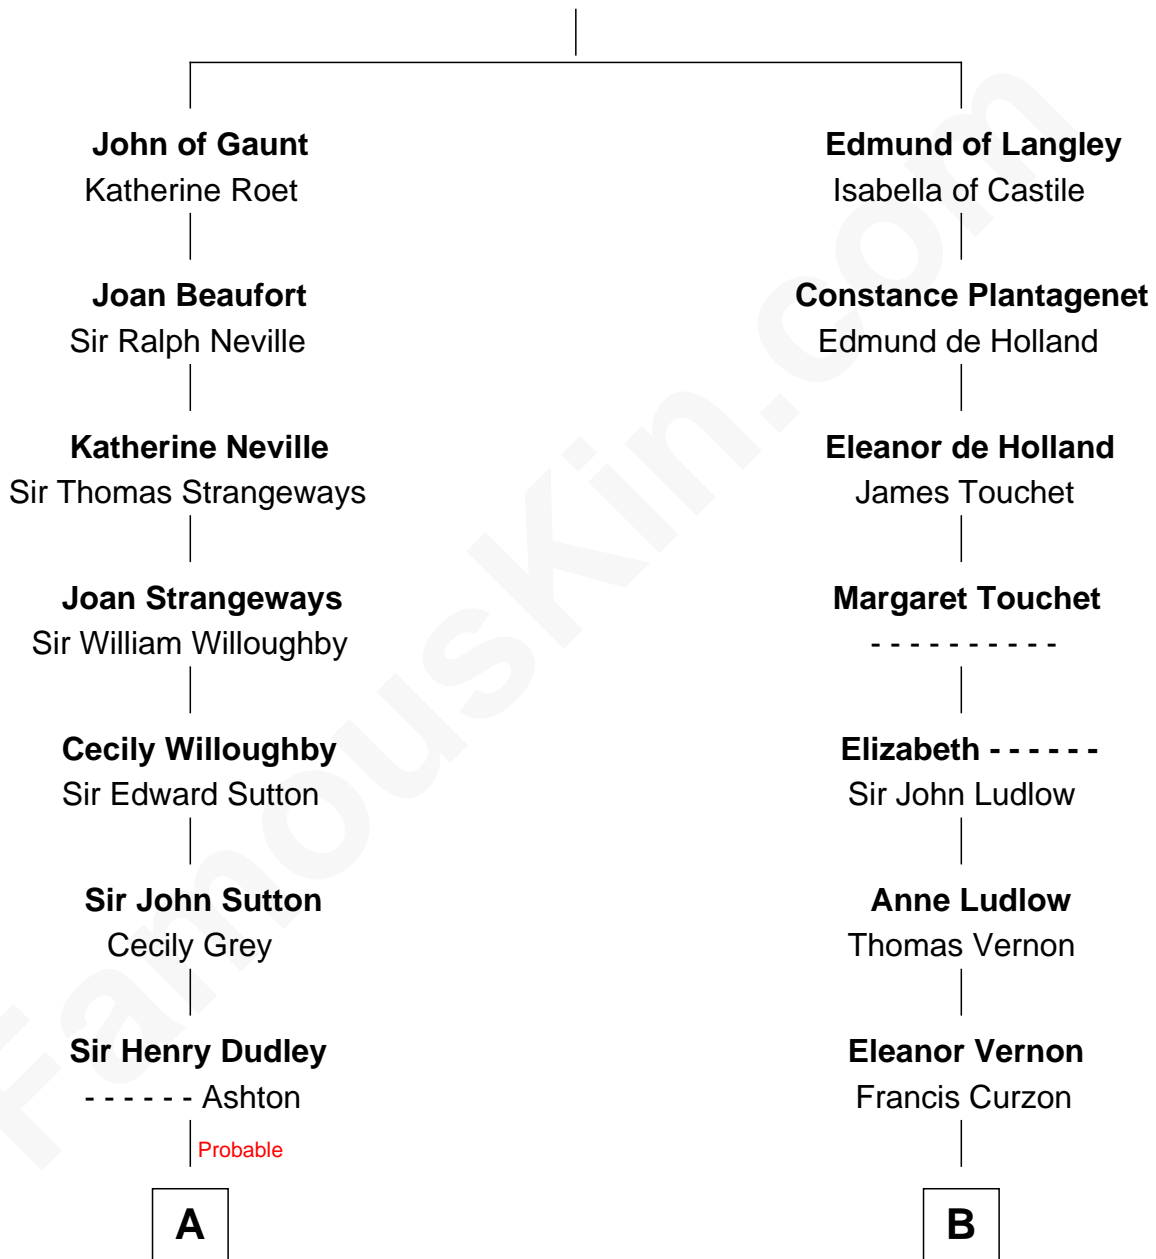

# FamousKin.com Relationship Chart of

**Dr. H. H. Holmes**

*Serial Killer aka "Devil in the White City"*

17th cousin 3 times removed of

**Oliver Platt**

*Movie Actor*

**Edward III, King of England**

Philippa of Hainault

**C**

**Cynthia Burke Roche**

Arthur Scott Burden

**Eileen Burden**

Walter Maynard

**Sheila Maynard**

Nicholas Platt

**Oliver Platt**

*Movie Actor*