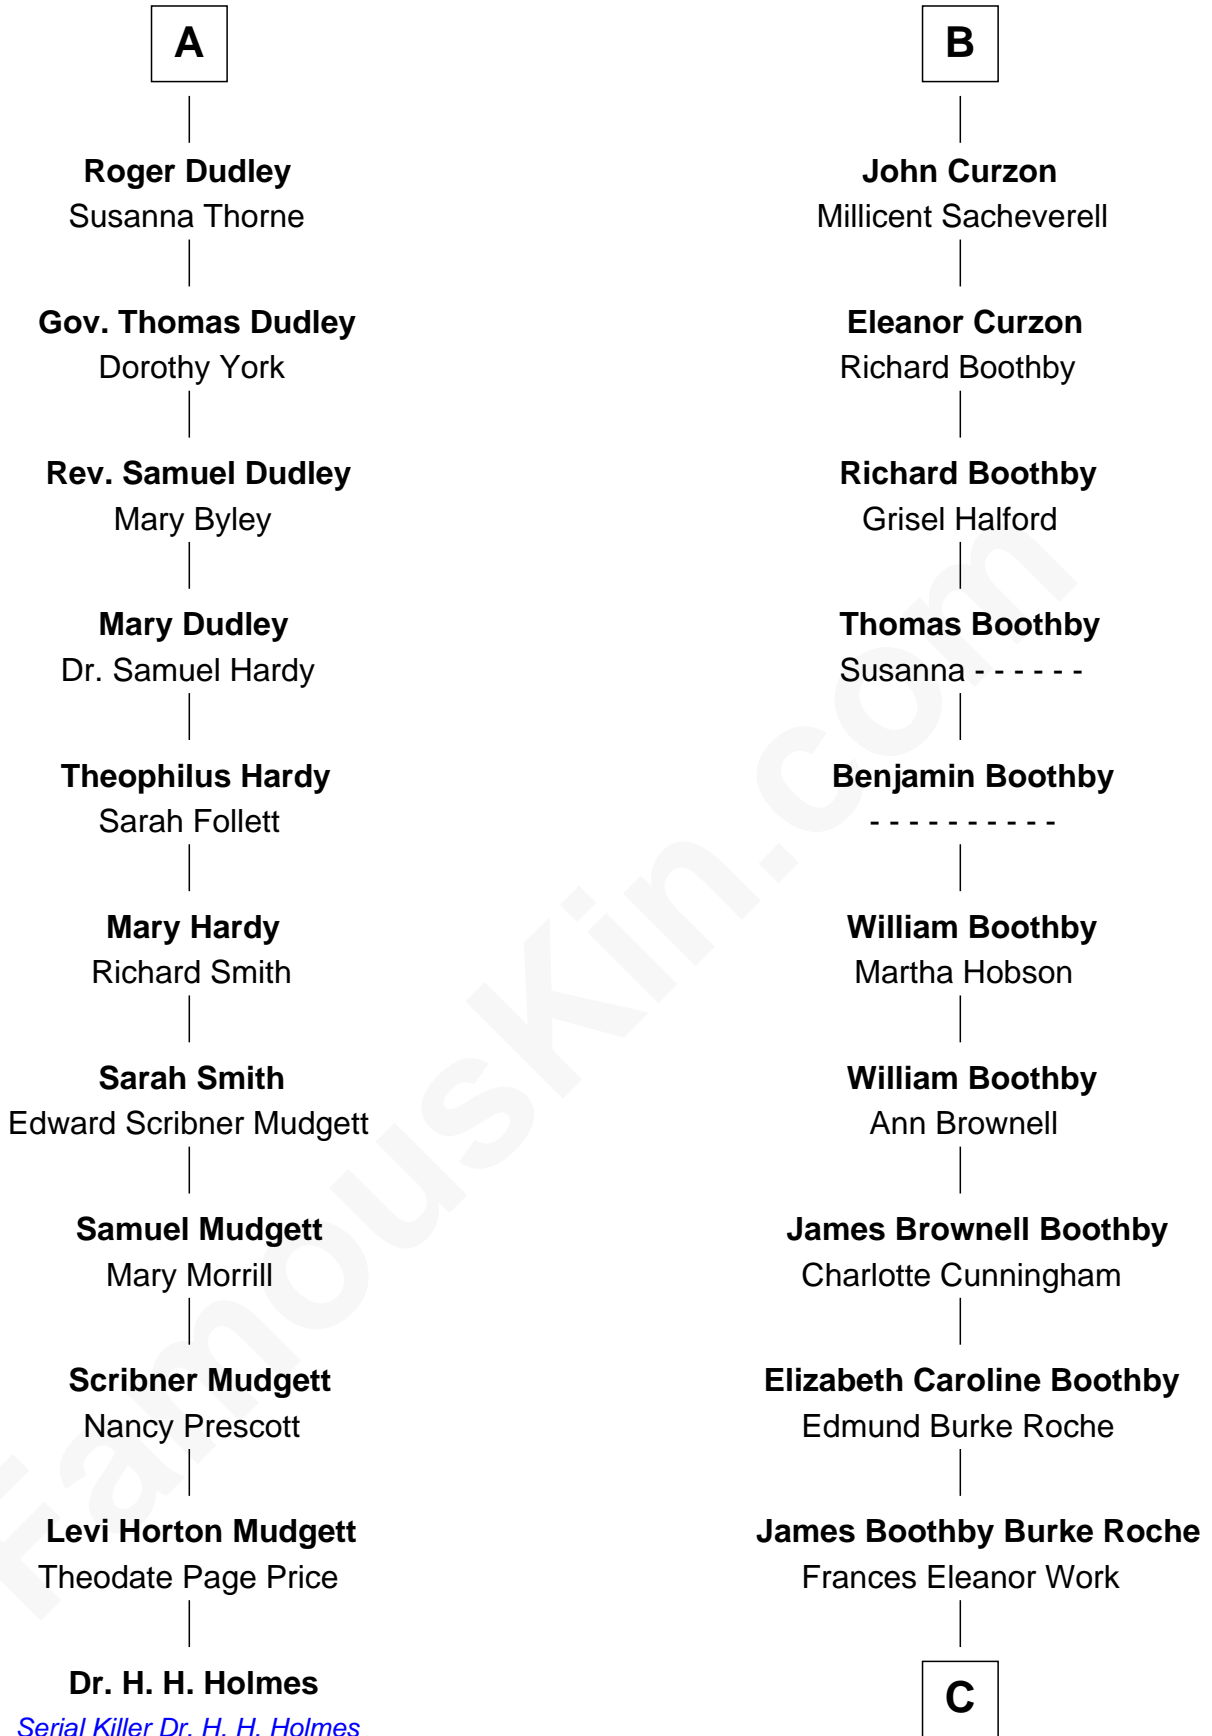

# FamousKin.com Relationship Chart of

**Dr. H. H. Holmes**

*Serial Killer aka "Devil in the White City"*

17th cousin 3 times removed of

**Oliver Platt**

*Movie Actor*

**Edward III, King of England**

Philippa of Hainault

**C**

**Cynthia Burke Roche**

Arthur Scott Burden

**Eileen Burden**

Walter Maynard

**Sheila Maynard**

Nicholas Platt

**Oliver Platt**