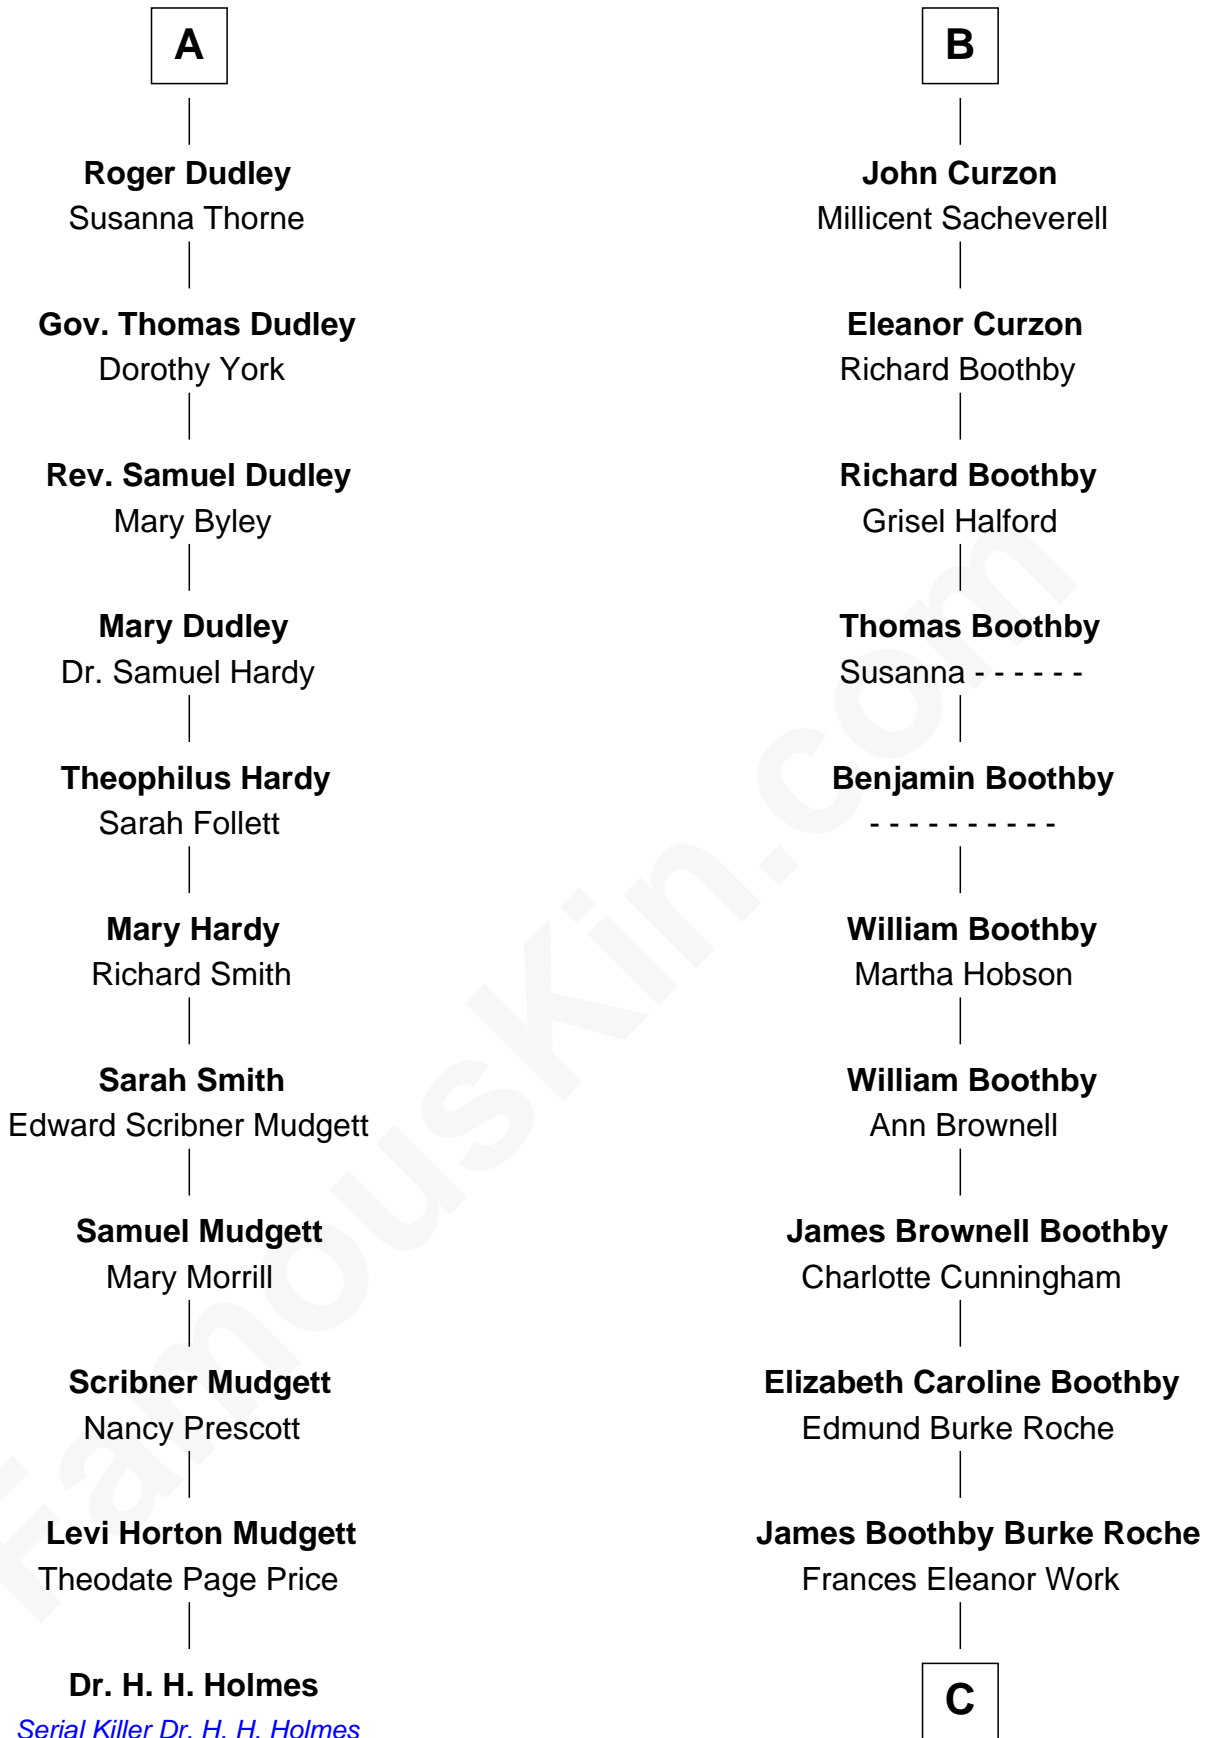

FamousKin.com Relationship Chart of

Dr. H. H. Holmes

Serial Killer aka "Devil in the White City"

17th cousin 3 times removed of

Oliver Platt

Movie Actor

C

Cynthia Burke Roche

Arthur Scott Burden

Eileen Burden

Walter Maynard

Sheila Maynard

Nicholas Platt

Oliver Platt

Movie Actor

FamousKin.com