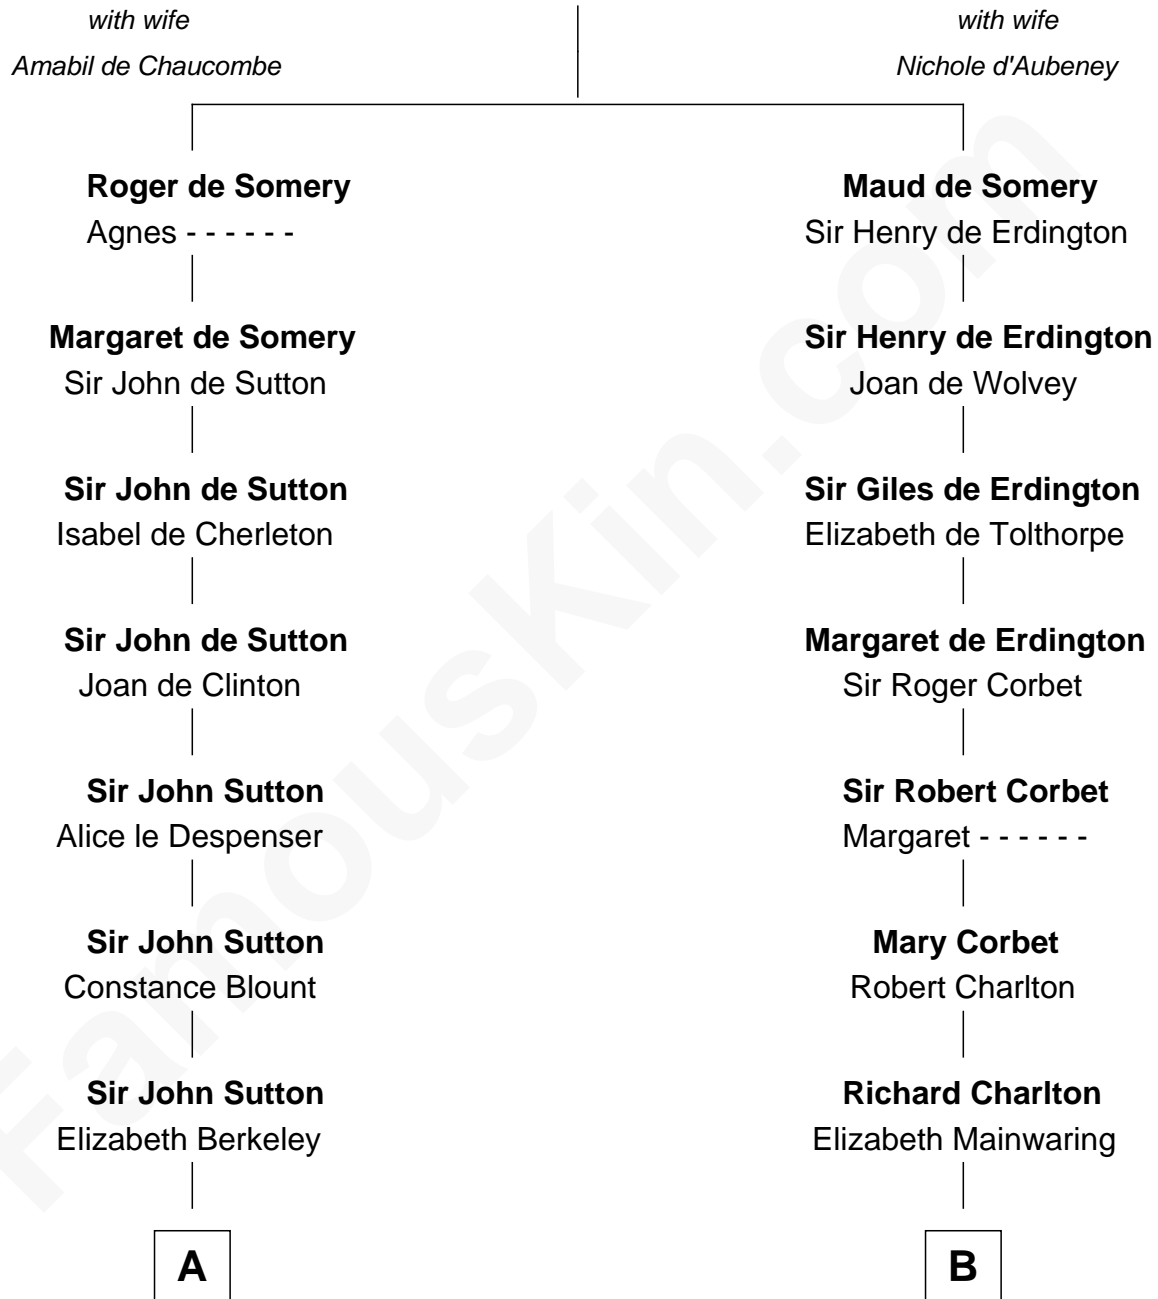

FamousKin.com Relationship Chart of

Dr. H. H. Holmes

Serial Killer aka "Devil in the White City"

21st cousin of

Thomas Hunt Morgan

Nobel Prize Winner in Physiology or Medicine

Sir Roger de Somery

C

Sarah Smith
Edward Scribner Mudgett

Samuel Mudgett
Mary Morrill

Scribner Mudgett
Nancy Prescott

Levi Horton Mudgett
Theodate Page Price

Dr. H. H. Holmes
Serial Killer Dr. H. H. Holmes

D

Elizabeth Tayloe
Col. Edward Lloyd