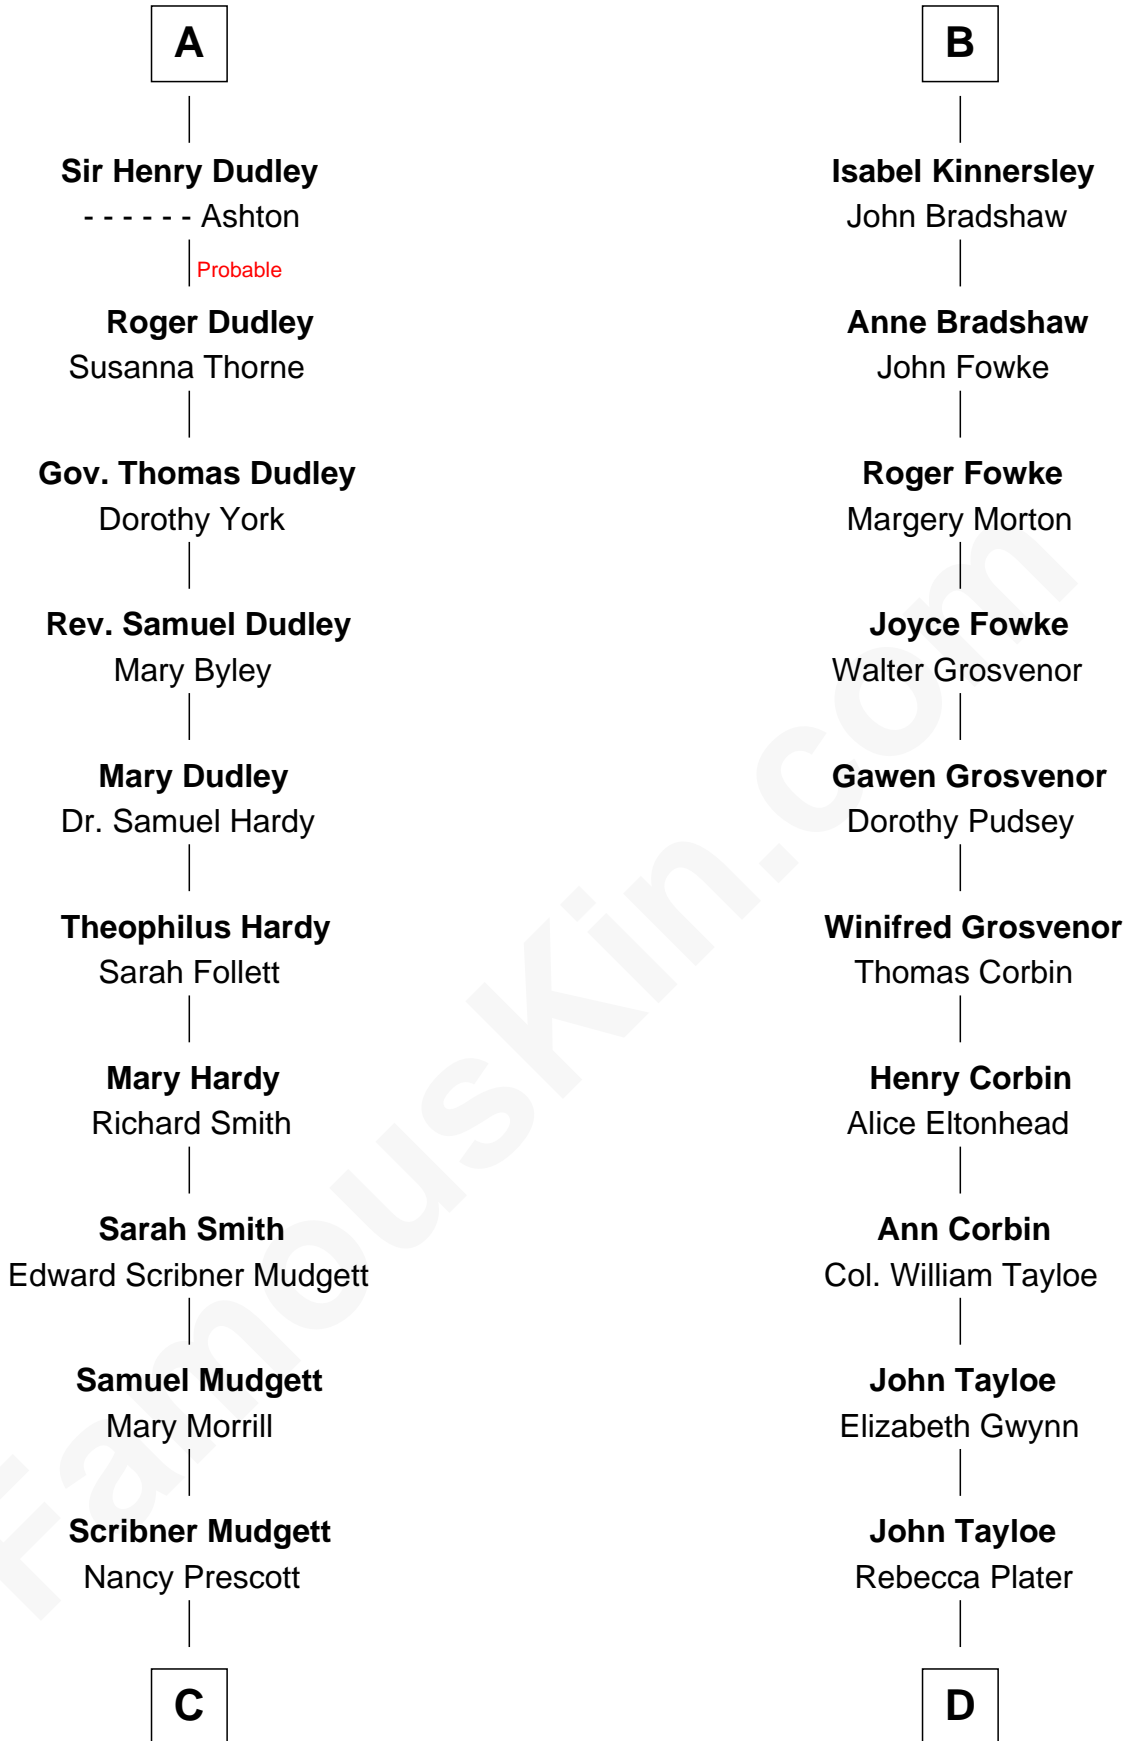

FamousKin.com Relationship Chart of

Dr. H. H. Holmes

Serial Killer aka "Devil in the White City"

18th cousin 3 times removed of

Thomas Hunt Morgan

Nobel Prize Winner in Physiology or Medicine

Sir William de Ros
Margery de Badlesmere

Thomas de Ros
Beatrice de Stafford

Maud de Roos
John de Welles

Margaret de Ros
Sir Reynold Grey

Margery de Welles
Stephen le Scrope

Margaret Grey
Sir William Bonville

Maude le Scrope
Sir Baldwin Freville

William Bonville
Elizabeth Harington

Joyce Freville
Sir Roger Aston

William Bonville
Katherine Neville

Sir Robert Aston
Isabel Brereton

Cecily Bonville
Thomas Grey

John Aston
Elizabeth Delves

Cecily Grey
Sir John Sutton

Margaret Aston
John Kinnersley

A

B

C

Levi Horton Mudgett

Theodate Page Price

Dr. H. H. Holmes

Serial Killer Dr. H. H. Holmes

D