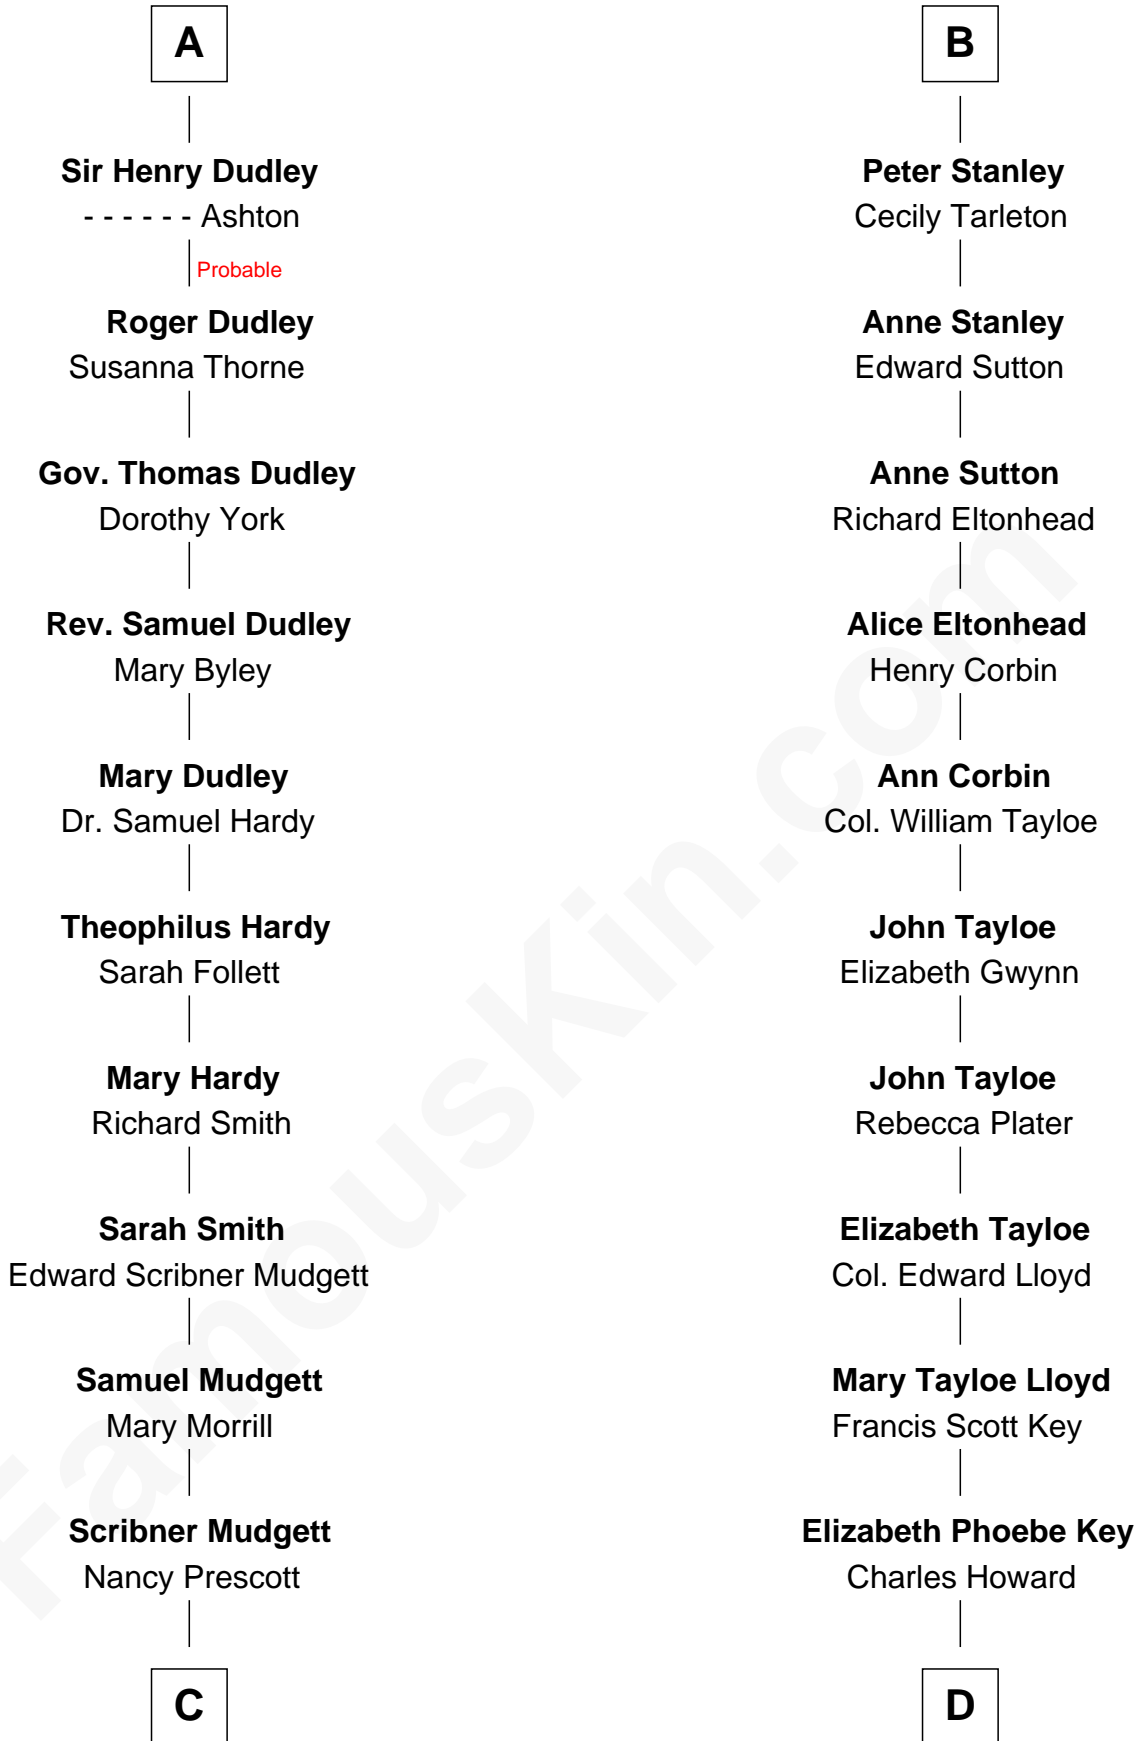

# FamousKin.com Relationship Chart of

**Dr. H. H. Holmes**

*Serial Killer aka "Devil in the White City"*

18th cousin of

**Thomas Hunt Morgan**

*Nobel Prize Winner in Physiology or Medicine*

**Ralph de Stafford**

**Mary Savage**

William Stanley

**William Bonville**

Katherine Neville

**William Stanley**

Alice Hoghton

**Cecily Bonville**

Thomas Grey

**Sir William Stanley**

Agnes Grosvenor

**Cecily Grey**

Sir John Sutton

**Sir William Stanley**

Anne Harington

**A**

**B**

**C**

**Levi Horton Mudgett**

Theodate Page Price

**Dr. H. H. Holmes**

*Serial Killer Dr. H. H. Holmes*

**D**

**Ellen Key Howard**

Charlton Hunt Morgan