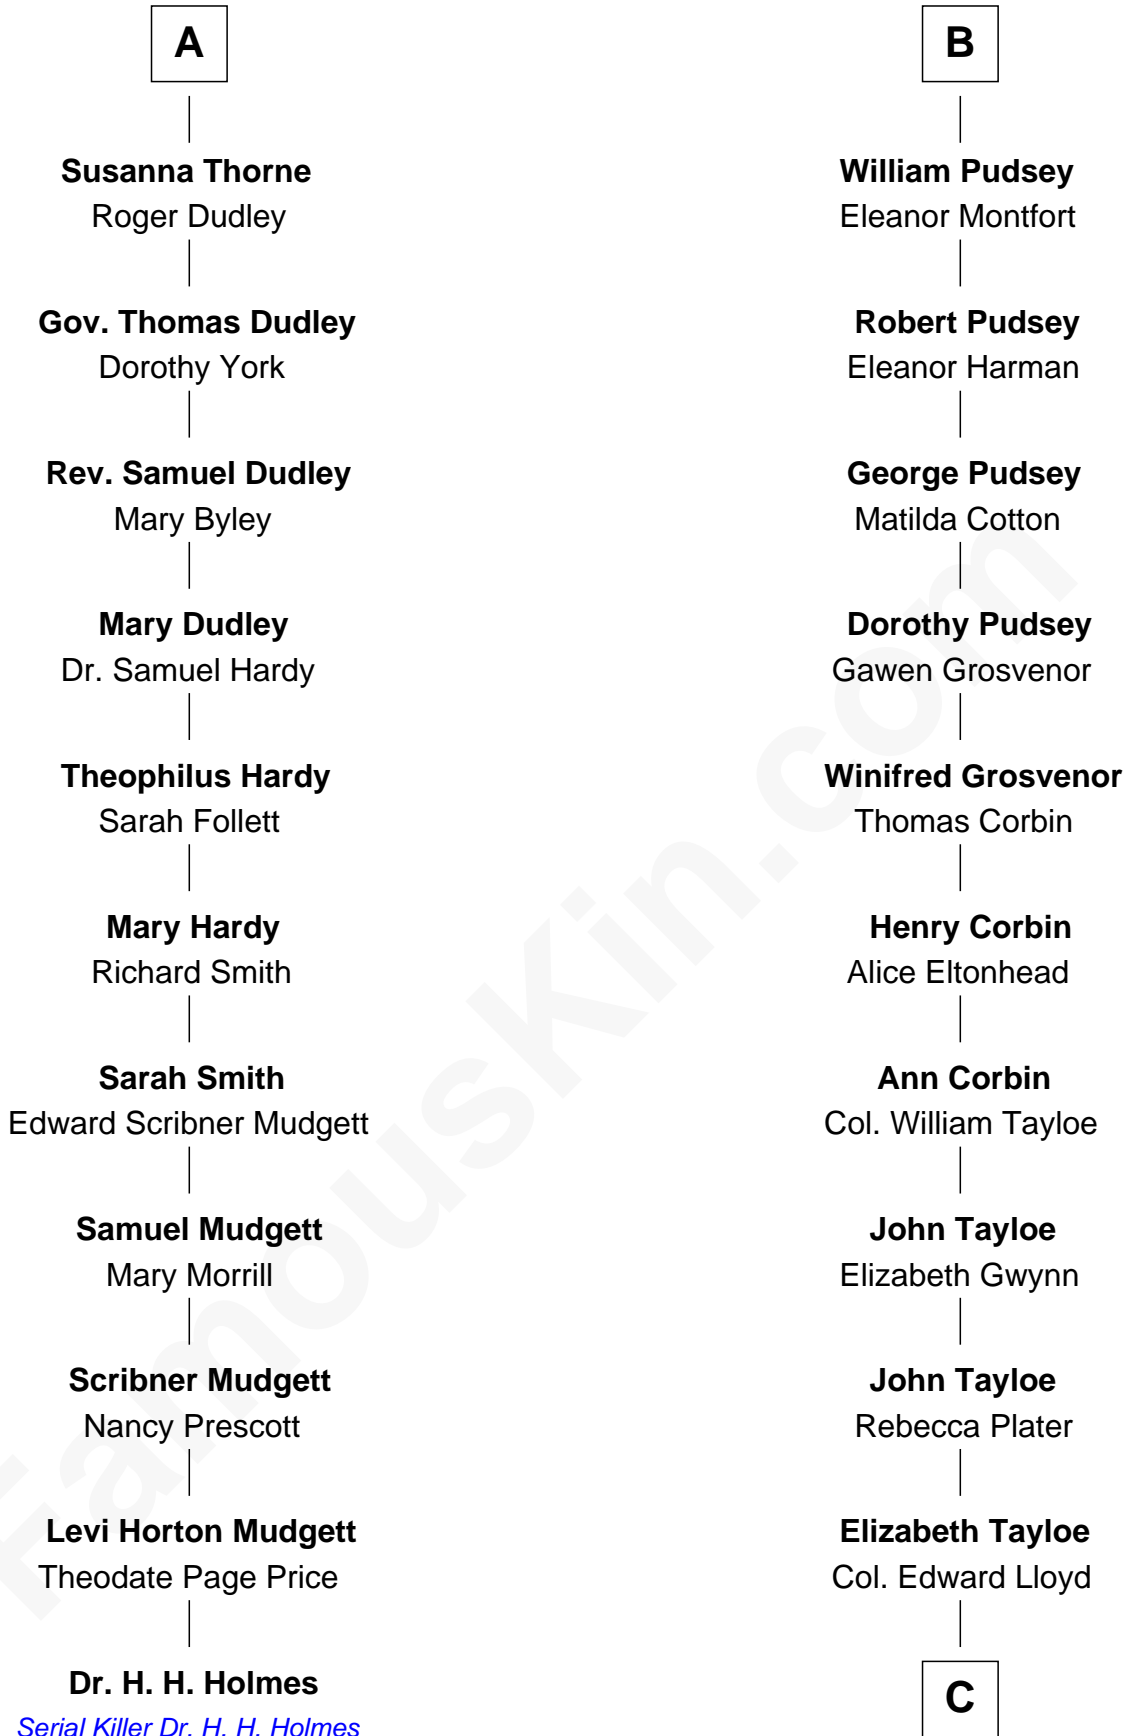

FamousKin.com Relationship Chart of

Dr. H. H. Holmes

Serial Killer aka "Devil in the White City"

17th cousin 3 times removed of

Thomas Hunt Morgan

Nobel Prize Winner in Physiology or Medicine

C

—
Mary Tayloe Lloyd

Francis Scott Key

—
Elizabeth Phoebe Key

Charles Howard

—
Ellen Key Howard

Charlton Hunt Morgan

—
Thomas Hunt Morgan

Nobel Prize Winner

FamousKin.com