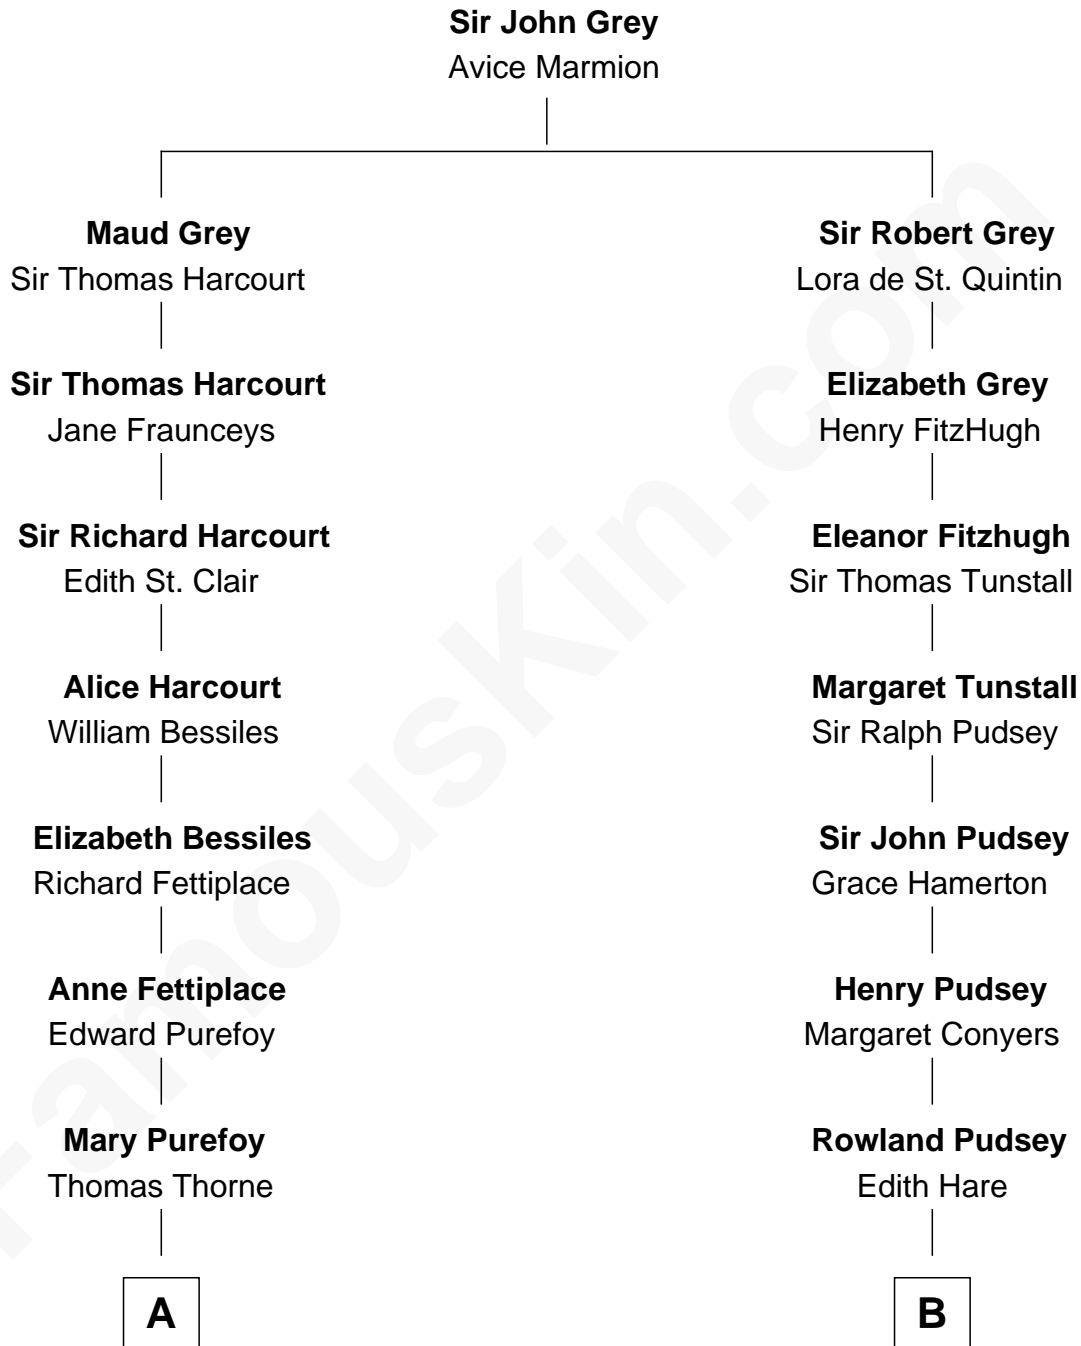

FamousKin.com Relationship Chart of

Dr. H. H. Holmes

Serial Killer aka "Devil in the White City"

17th cousin 3 times removed of

Thomas Hunt Morgan

Nobel Prize Winner in Physiology or Medicine

C

—
Mary Tayloe Lloyd

Francis Scott Key

—
Elizabeth Phoebe Key

Charles Howard

—
Ellen Key Howard

Charlton Hunt Morgan

—
Thomas Hunt Morgan

Nobel Prize Winner

FamousKin.com