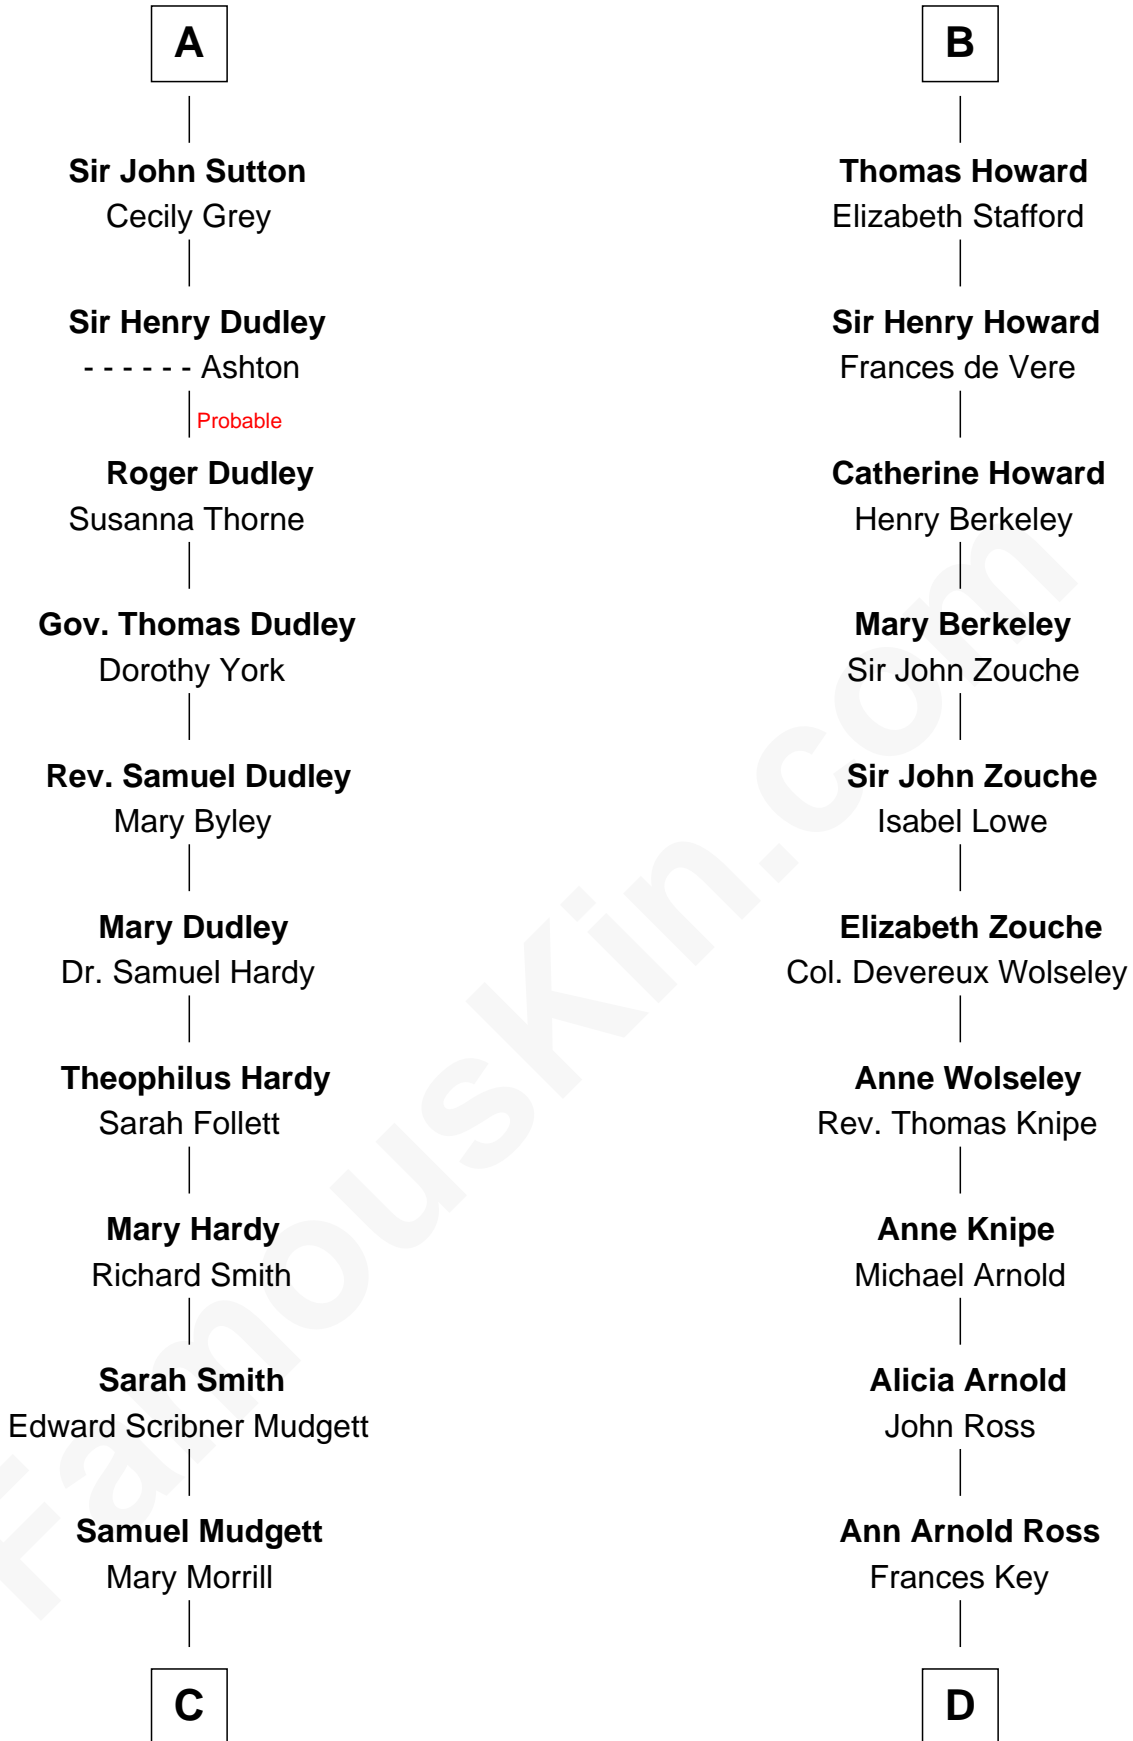

FamousKin.com Relationship Chart of

Dr. H. H. Holmes

Serial Killer aka "Devil in the White City"

19th cousin 2 times removed of

Thomas Hunt Morgan

Nobel Prize Winner in Physiology or Medicine

C

Scribner Mudgett

Nancy Prescott

Levi Horton Mudgett

Theodate Page Price

Dr. H. H. Holmes

Serial Killer Dr. H. H. Holmes

D

John Ross Key

Anne Phebe Penn Dagworthy Charlton

Francis Scott Key

Mary Tayloe Lloyd

Elizabeth Phoebe Key

Charles Howard

Ellen Key Howard

Charlton Hunt Morgan

Thomas Hunt Morgan

Nobel Prize Winner