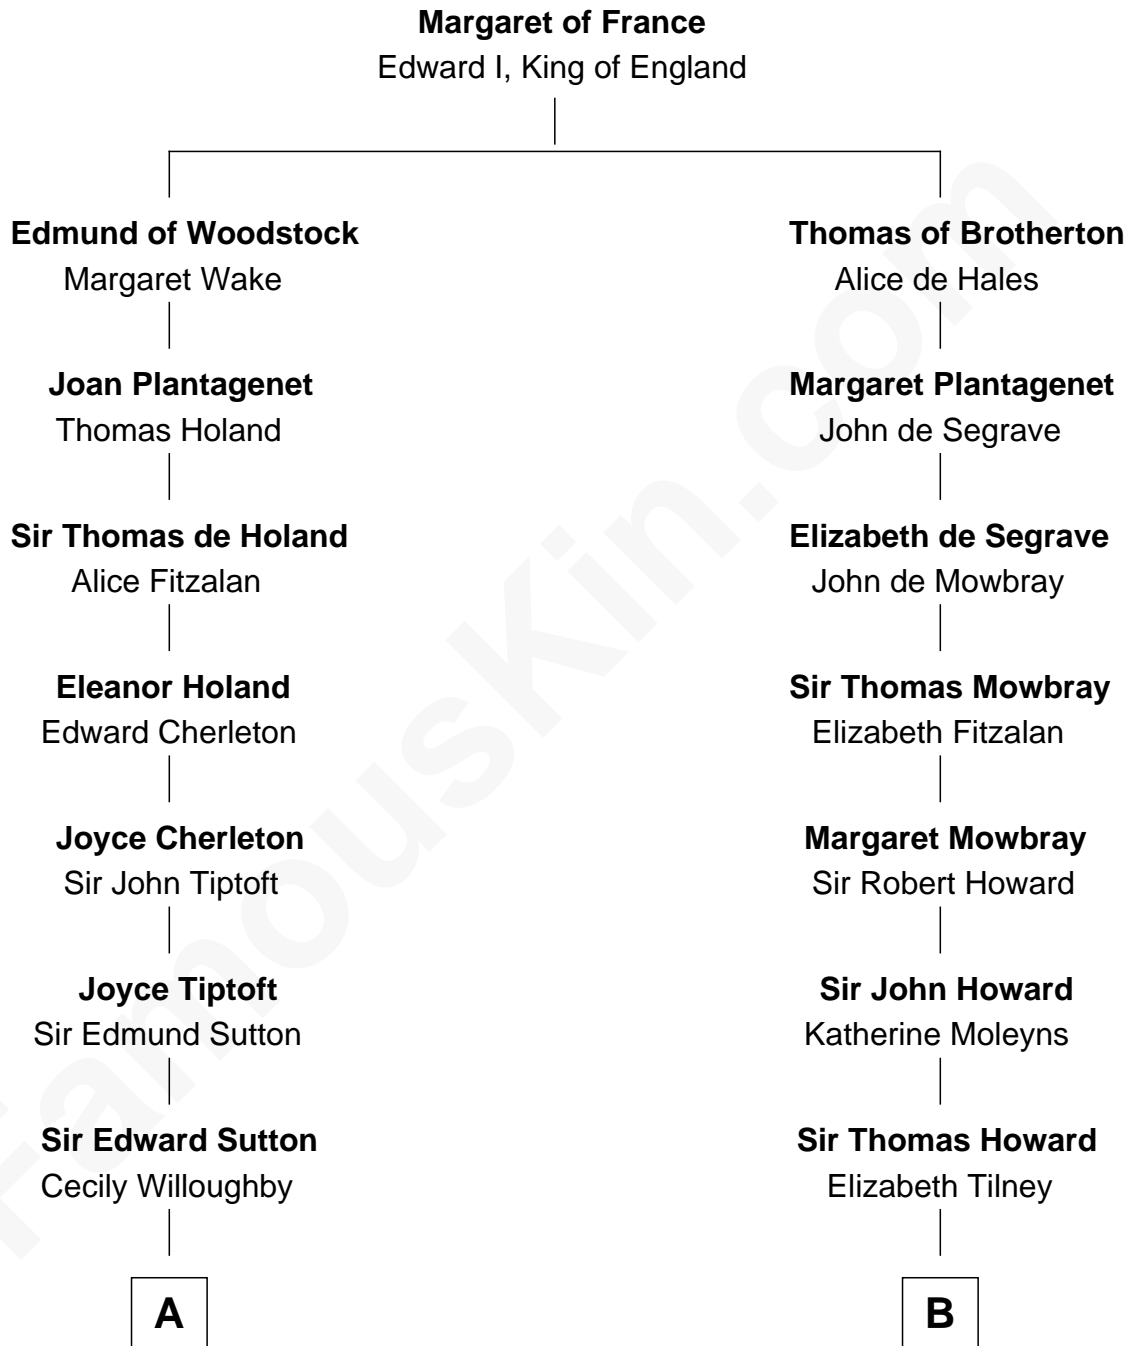

FamousKin.com Relationship Chart of

Dr. H. H. Holmes

Serial Killer aka "Devil in the White City"

19th cousin 2 times removed of

Thomas Hunt Morgan

Nobel Prize Winner in Physiology or Medicine

C

Scribner Mudgett

Nancy Prescott

Levi Horton Mudgett

Theodate Page Price

Dr. H. H. Holmes

Serial Killer Dr. H. H. Holmes

D

John Ross Key

Anne Phebe Penn Dagworthy Charlton