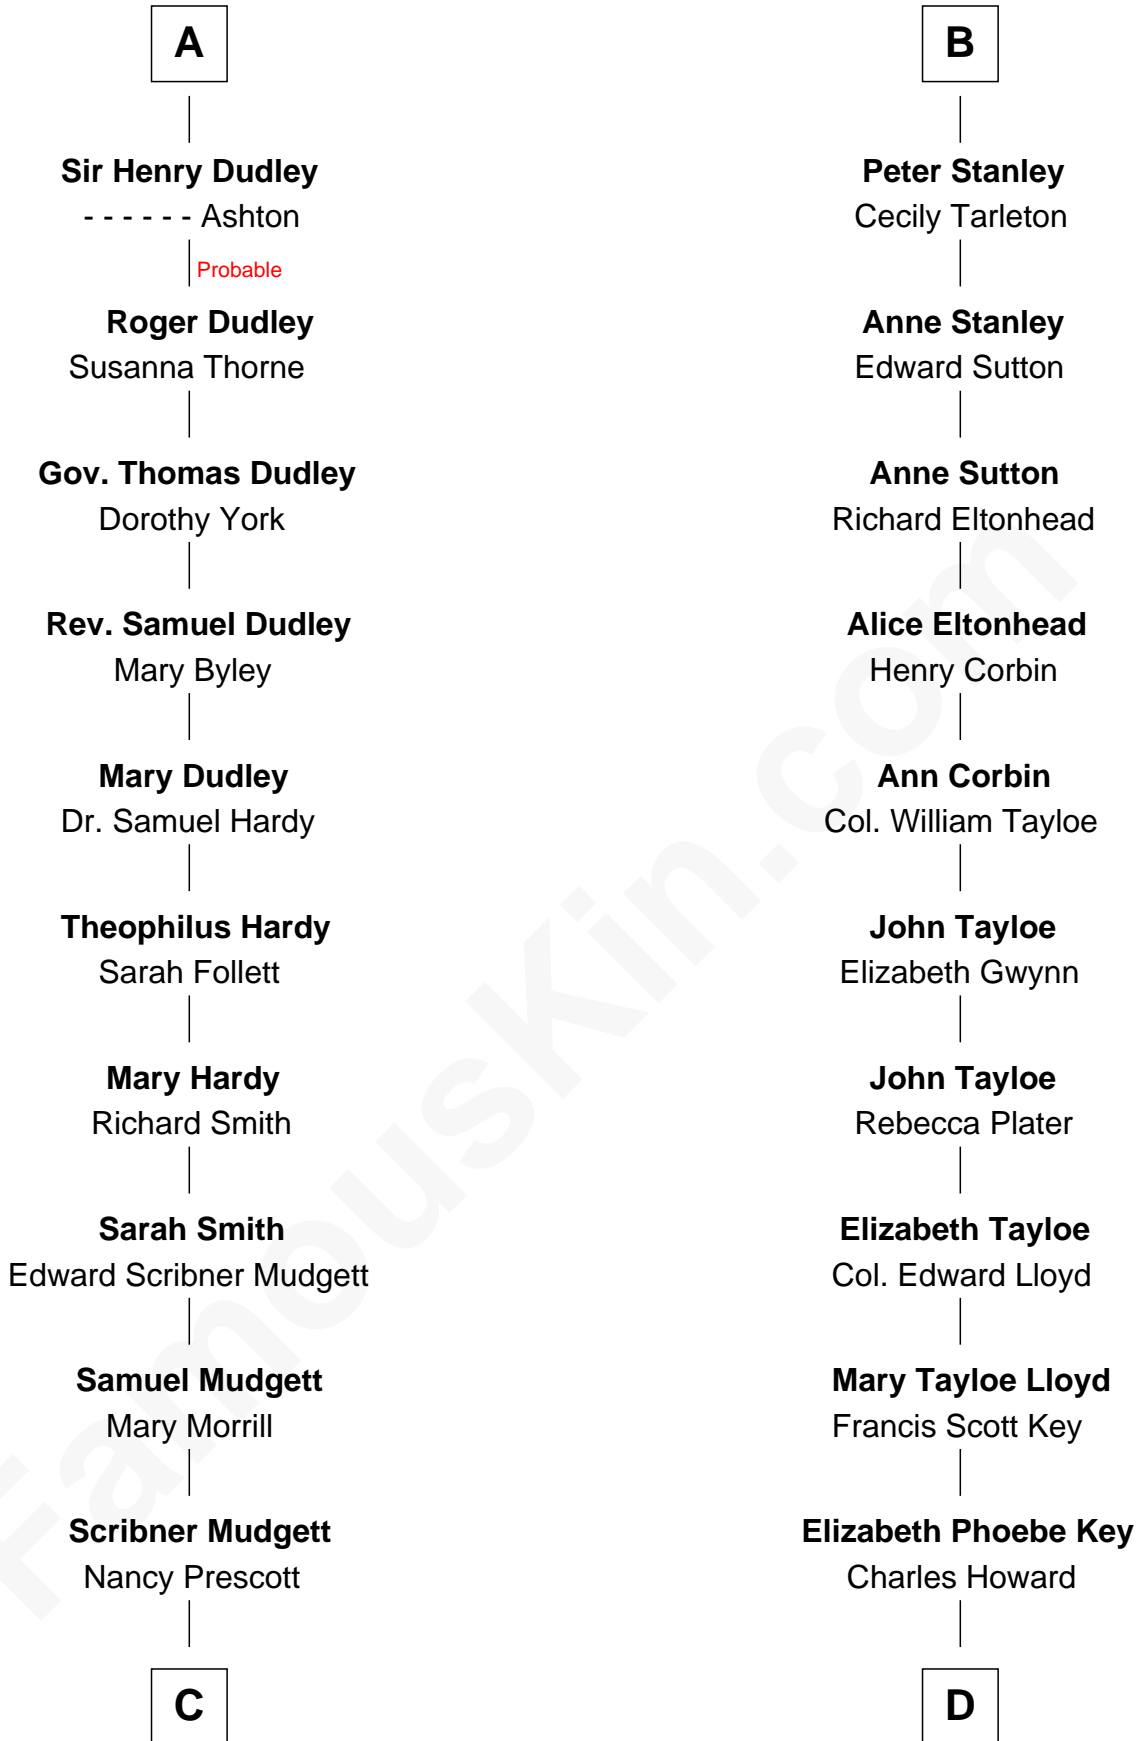

# FamousKin.com Relationship Chart of

**Dr. H. H. Holmes**

*Serial Killer aka "Devil in the White City"*

18th cousin of

**Thomas Hunt Morgan**

*Nobel Prize Winner in Physiology or Medicine*

**Sir Robert de Holland**

Maude la Zouche

**C**

**Levi Horton Mudgett**

Theodate Page Price

**Dr. H. H. Holmes**

*Serial Killer Dr. H. H. Holmes*

**D**

**Ellen Key Howard**