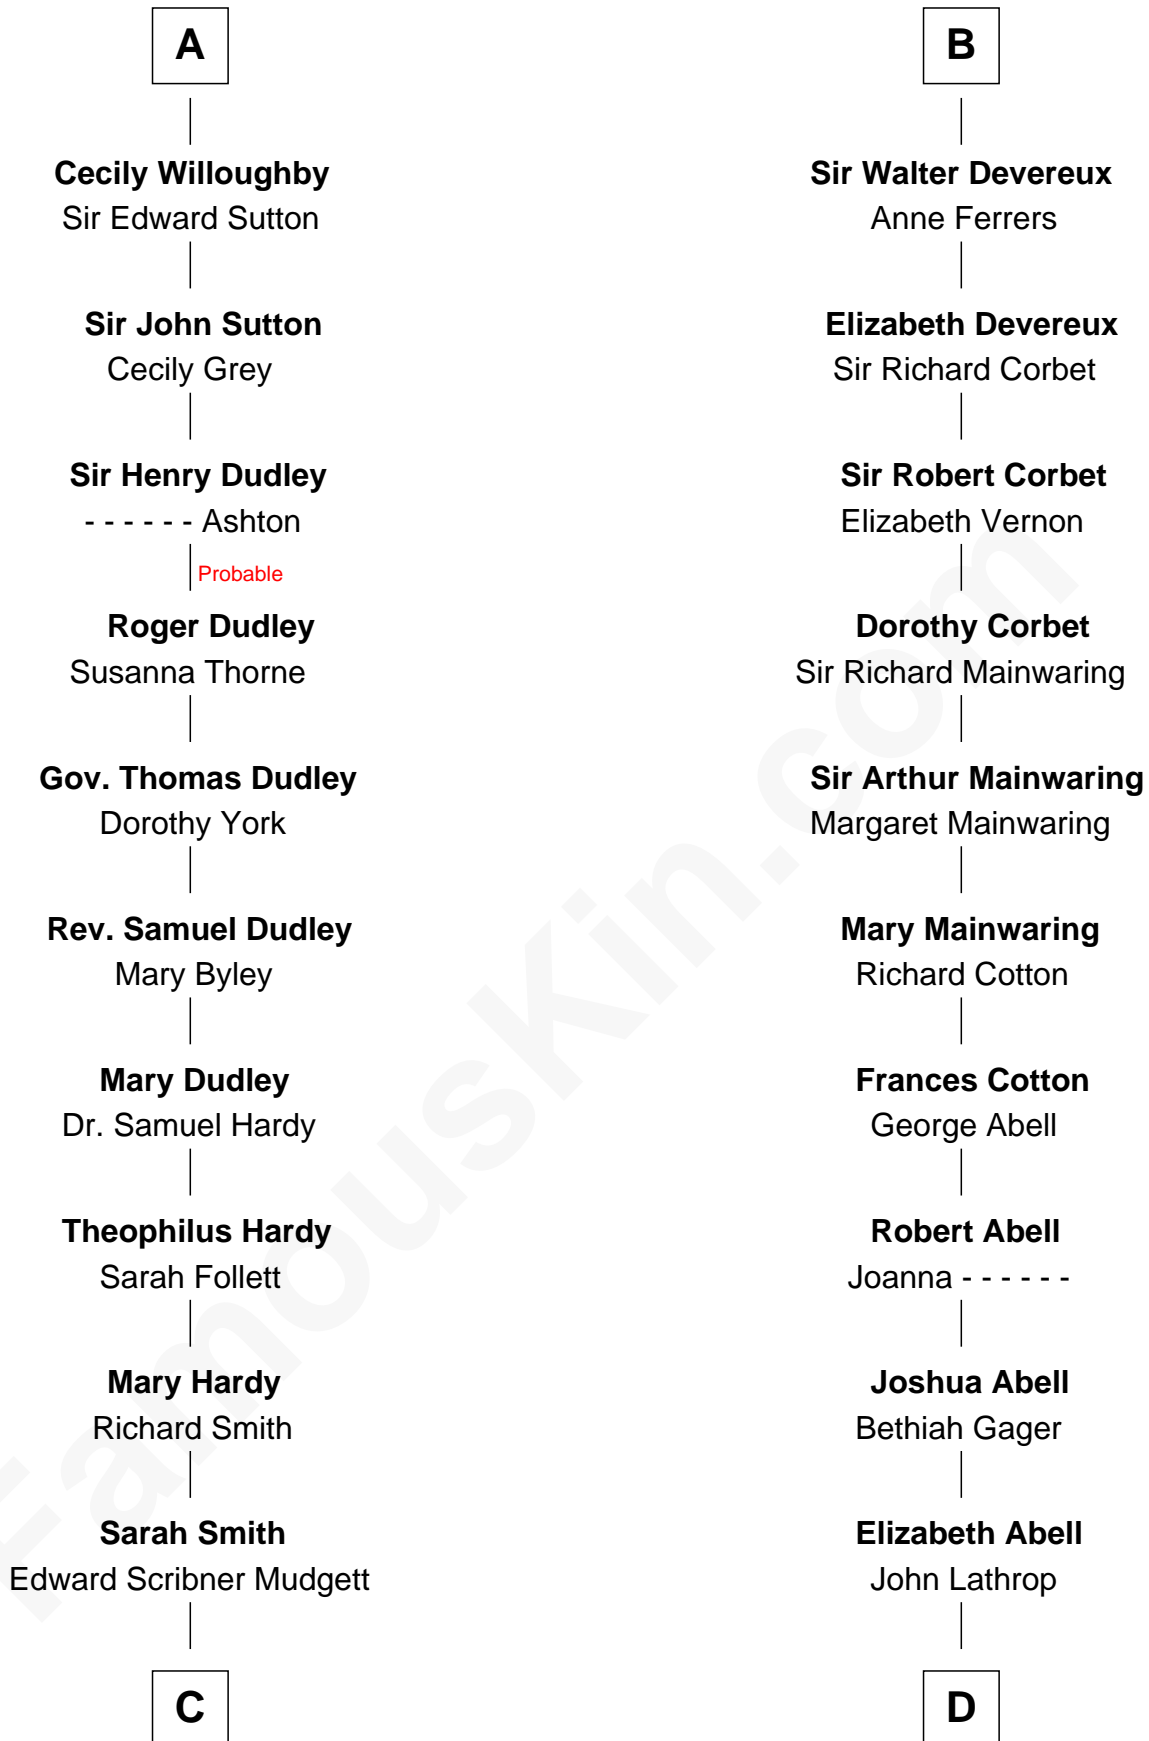

# FamousKin.com Relationship Chart of

**Dr. H. H. Holmes**

*Serial Killer aka "Devil in the White City"*

20th cousin 1 time removed of

**Marjorie Post**

*Founder of General Foods*

**Sir William de Fiennes**

**Margaret de Fiennes**

Sir Edmund Mortimer

**Maud Mortimer**

Sir Thebaud de Verdun

**Margery de Verdun**

Sir John Crophull

**Thomas Crophull**

Sybil Delabere

**Agnes Crophull**

Sir Walter Devereux

**Sir Walter Devereux**

Elizabeth Bromwich

**Sir Walter Devereux**

Elizabeth Merbery

**B**

**C**

**Samuel Mudgett**

Mary Morrill

**Scribner Mudgett**

Nancy Prescott

**Levi Horton Mudgett**

Theodate Page Price

**Dr. H. H. Holmes**

*Serial Killer Dr. H. H. Holmes*