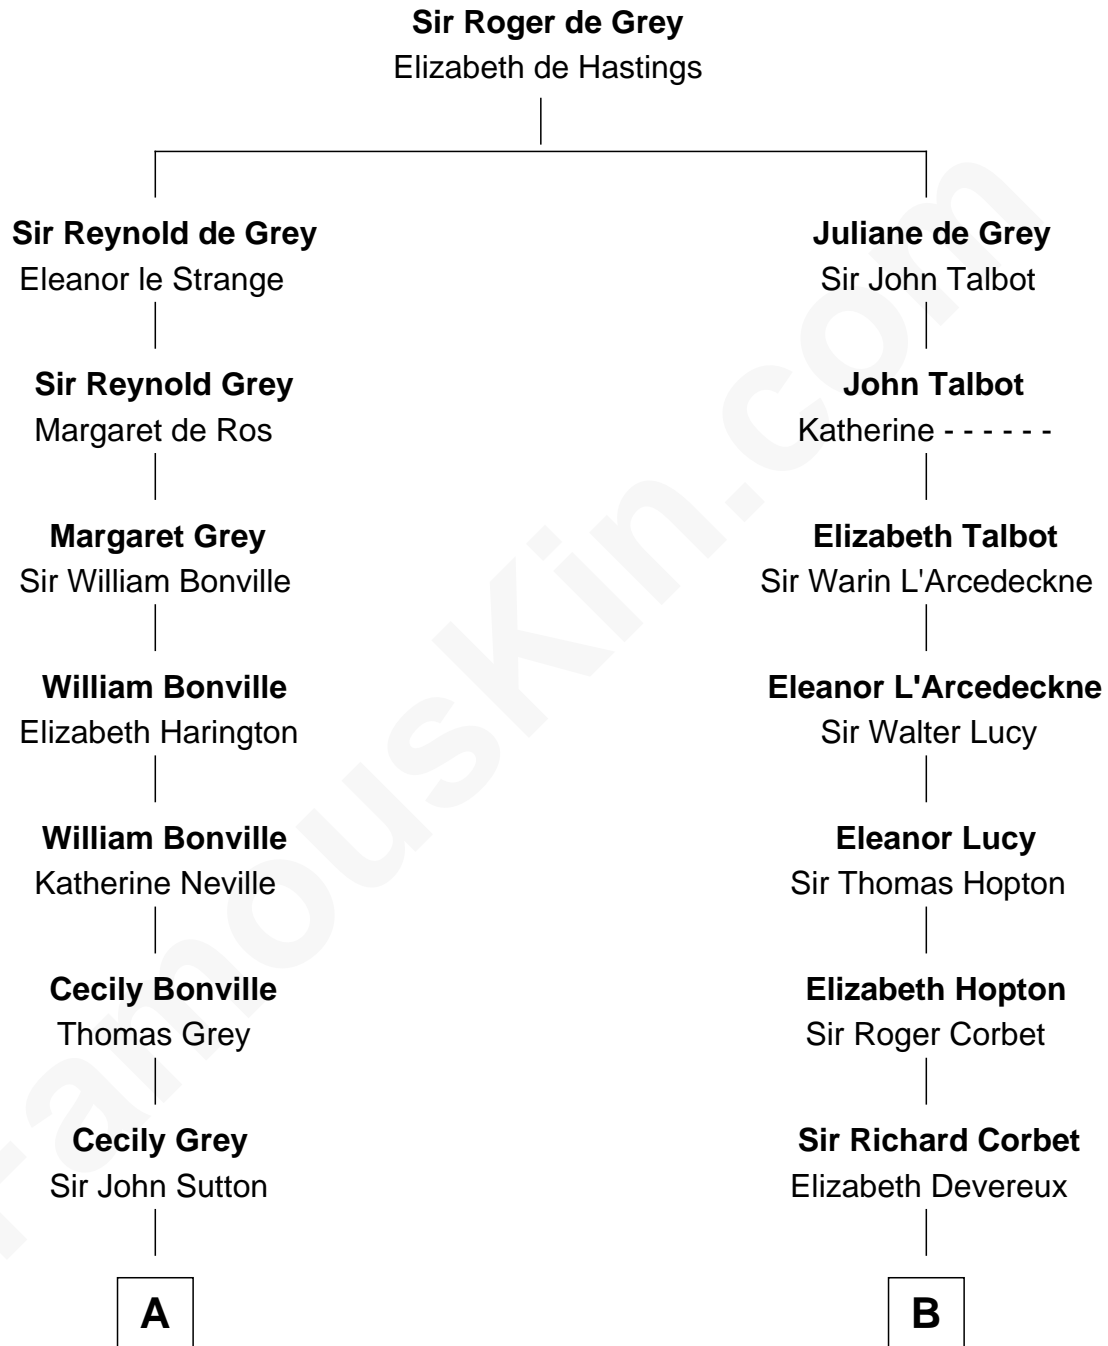

FamousKin.com Relationship Chart of

Dr. H. H. Holmes

Serial Killer aka "Devil in the White City"

18th cousin 1 time removed of

Marjorie Post

Founder of General Foods

C

Levi Horton Mudgett

Theodate Page Price

Dr. H. H. Holmes

Serial Killer Dr. H. H. Holmes

D

Caroline Cushman Lathrop

Charles Rollin Post

Charles William Post

Elle Letitia Merriweather