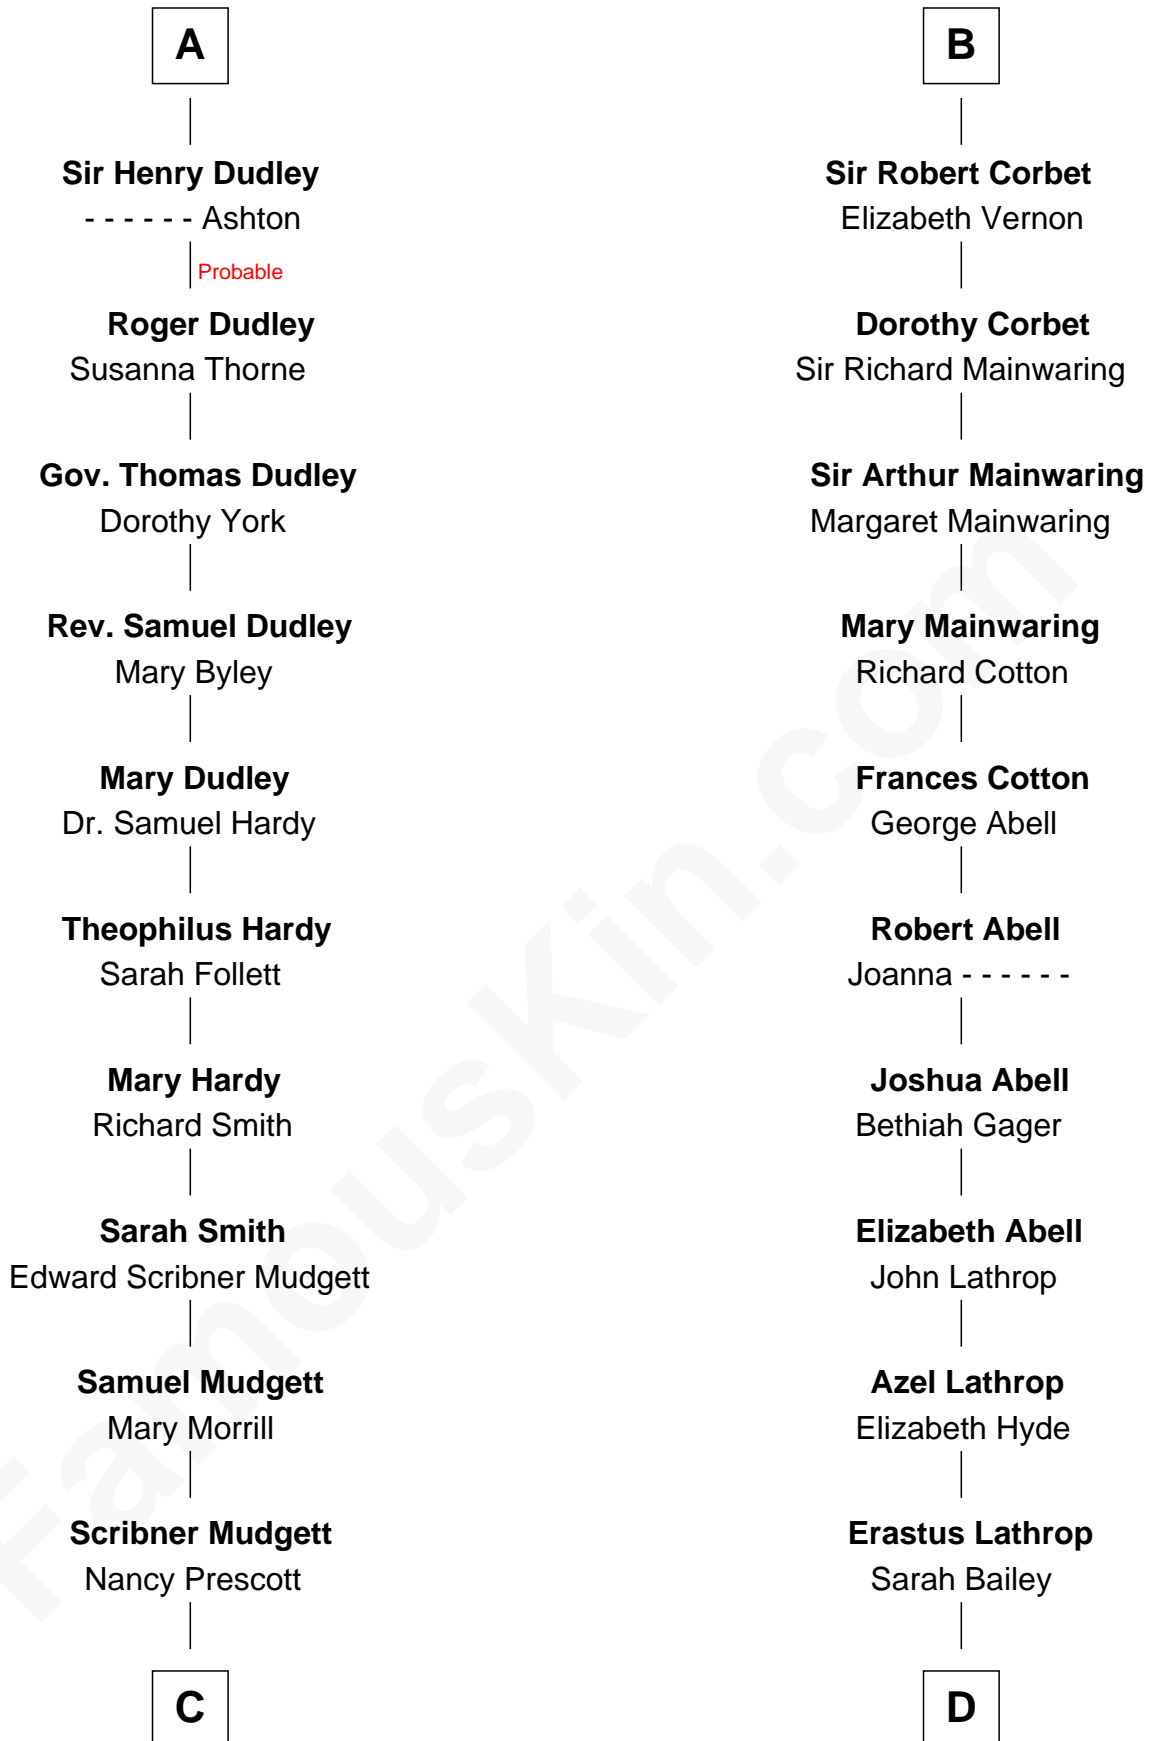

FamousKin.com Relationship Chart of

Dr. H. H. Holmes

Serial Killer aka "Devil in the White City"

18th cousin 1 time removed of

Marjorie Post

Founder of General Foods

C

Levi Horton Mudgett

Theodate Page Price

Dr. H. H. Holmes

Serial Killer Dr. H. H. Holmes

D

Caroline Cushman Lathrop

Charles Rollin Post

Charles William Post

Elle Letitia Merriweather