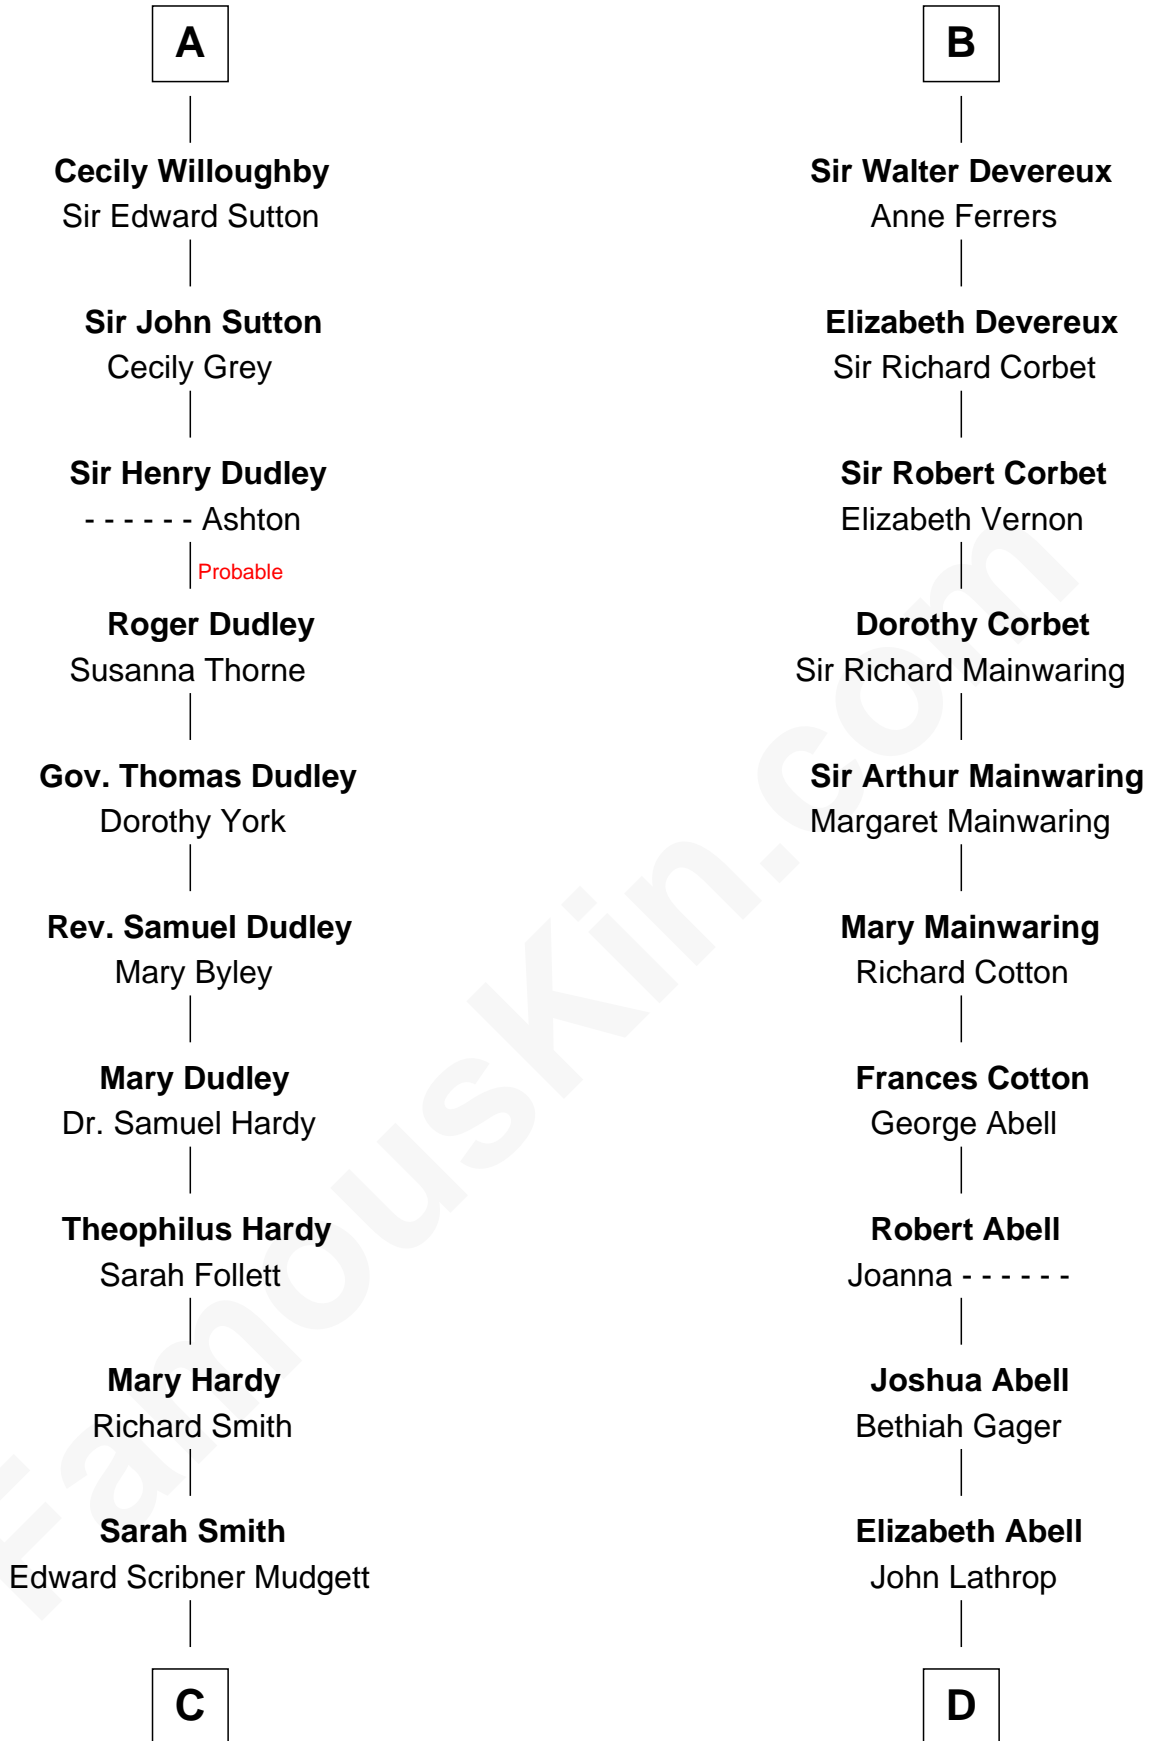

FamousKin.com Relationship Chart of

Dr. H. H. Holmes

Serial Killer aka "Devil in the White City"

20th cousin 1 time removed of

Marjorie Post

Founder of General Foods

Roger Mortimer

Maud de Braose

Sir Walter Devereux

Sir Walter Devereux

Elizabeth Bromwich

Sir Walter Devereux

Elizabeth Merbery

B

C

Samuel Mudgett

Mary Morrill

Scribner Mudgett

Nancy Prescott

Levi Horton Mudgett

Theodate Page Price

Dr. H. H. Holmes

Serial Killer Dr. H. H. Holmes

D