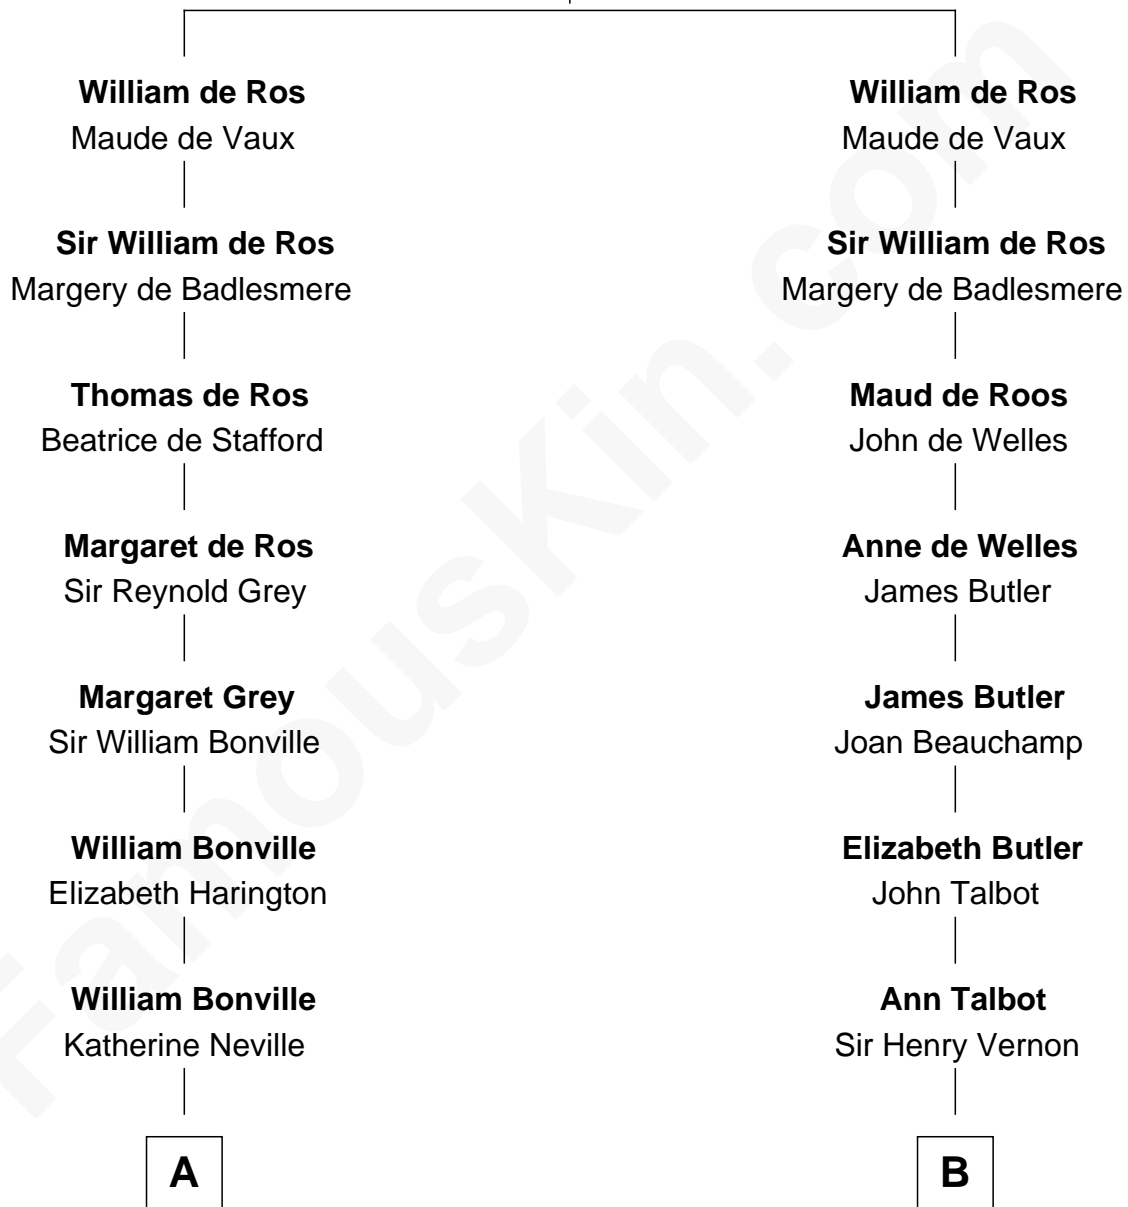

# FamousKin.com Relationship Chart of

**Dr. H. H. Holmes**

*Serial Killer aka "Devil in the White City"*

18th cousin 2 times removed of

**C. W. Post**

*Founder of Post Cereals*

**Sir Robert de Ros**

Isabel de Aubeney

**C**

**Samuel Mudgett**

Mary Morrill

**Scribner Mudgett**

Nancy Prescott

**Levi Horton Mudgett**

Theodate Page Price

**Dr. H. H. Holmes**

*Serial Killer Dr. H. H. Holmes*

**D**

**Caroline Cushman Lathrop**

Charles Rollin Post

**C. W. Post**

*Founder of Post Cereals*

FamousKin.com