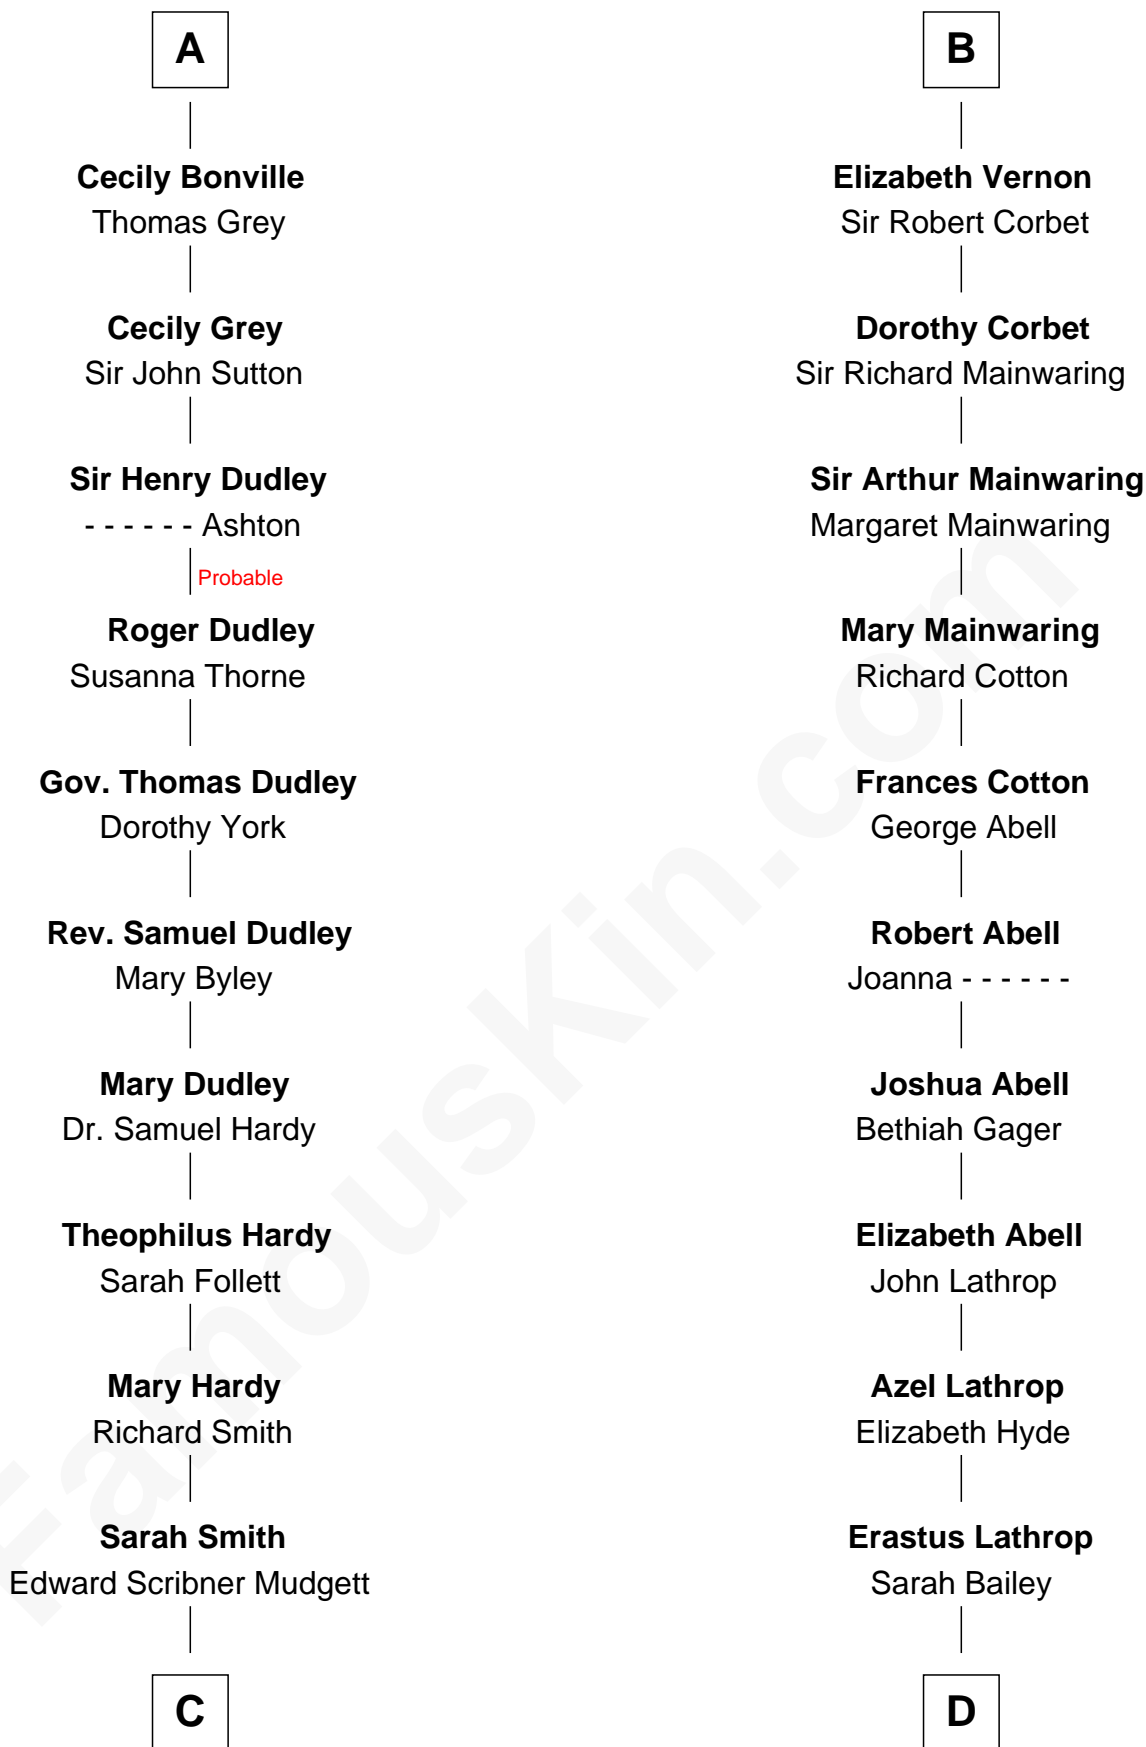

# FamousKin.com Relationship Chart of

**Dr. H. H. Holmes**

*Serial Killer aka "Devil in the White City"*

18th cousin 2 times removed of

**C. W. Post**

*Founder of Post Cereals*

**Sir Robert de Ros**

Isabel de Aubeney

**C**

**Samuel Mudgett**

Mary Morrill

**Scribner Mudgett**

Nancy Prescott

**Levi Horton Mudgett**

Theodate Page Price

**Dr. H. H. Holmes**

*Serial Killer Dr. H. H. Holmes*

**D**

**Caroline Cushman Lathrop**

Charles Rollin Post

**C. W. Post**

*Founder of Post Cereals*

FamousKin.com