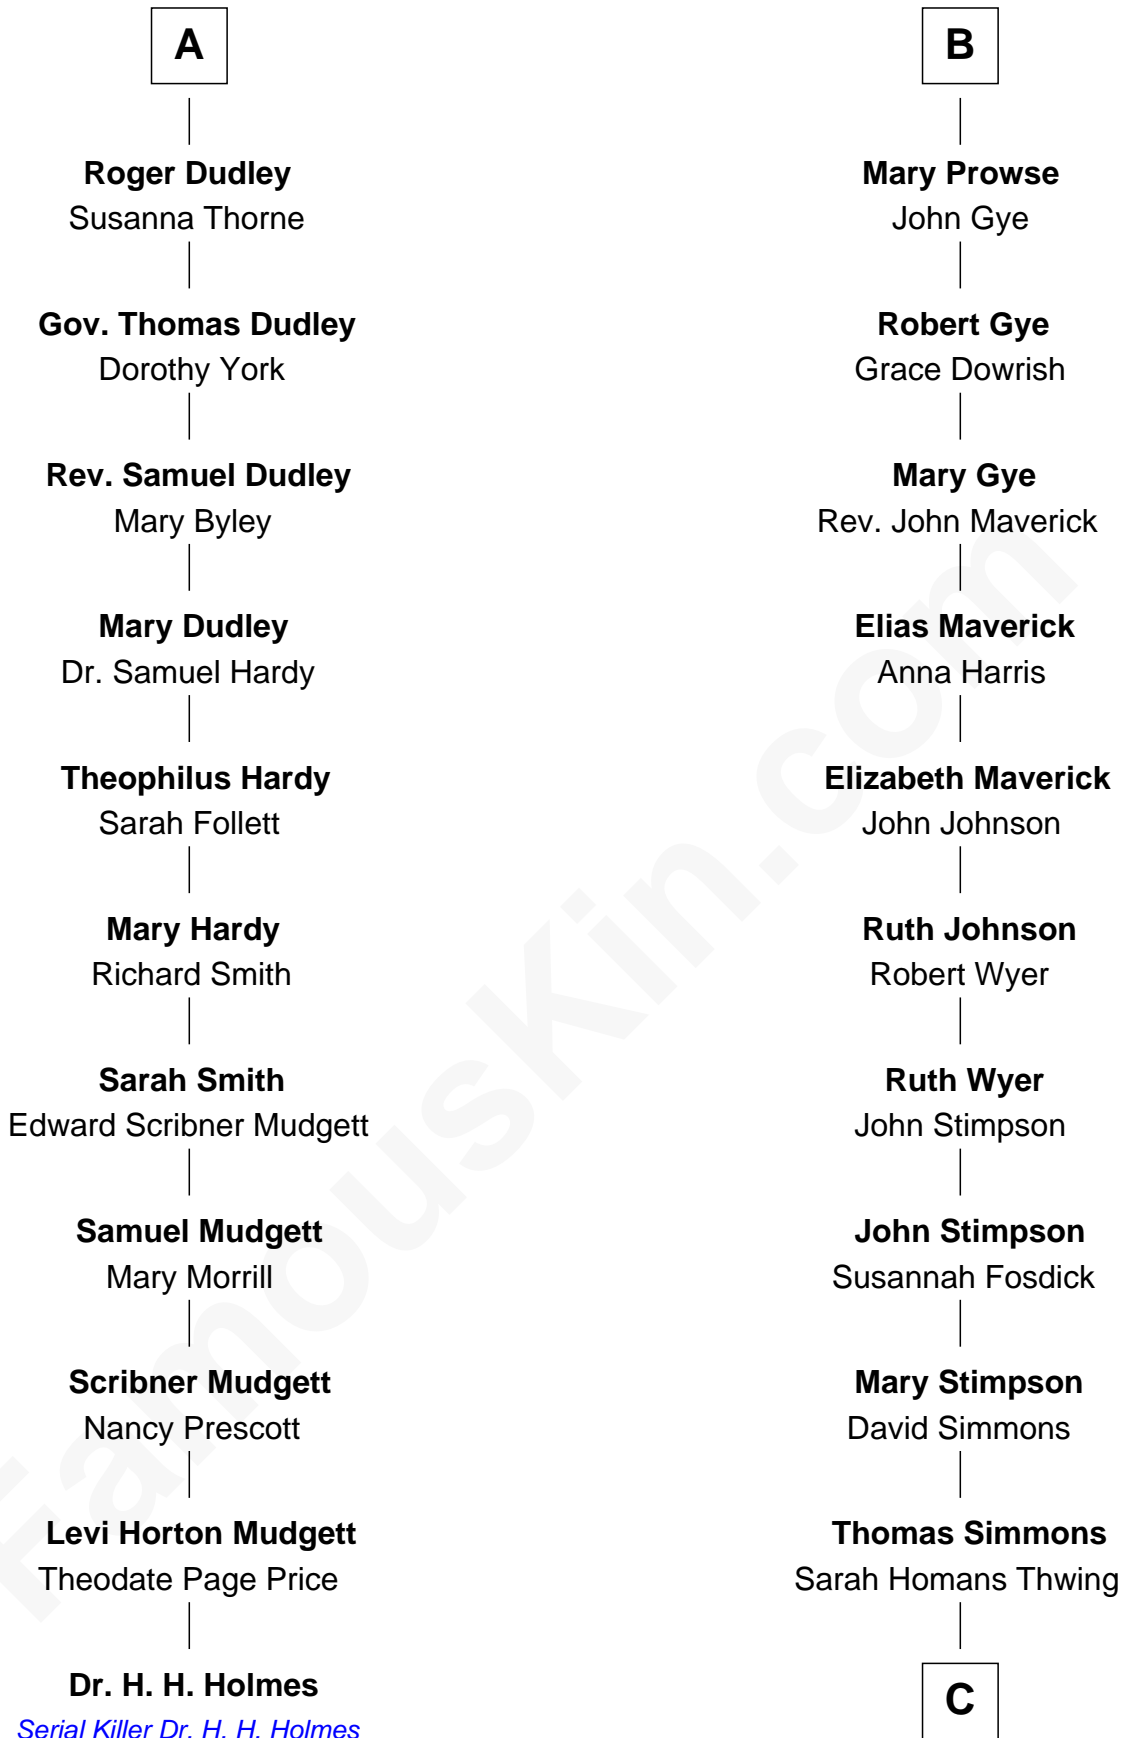

FamousKin.com Relationship Chart of

Dr. H. H. Holmes

Serial Killer aka "Devil in the White City"

17th cousin 3 times removed of

Pete Seeger

American Folk Singer

Sir Maurice de Berkeley

Eve la Zouche

Milicent de Berkeley

John Maltravers

Sir John Maltravers

Gwenthin -----

Eleanor Maltravers

John Fitzalan

Joan Fitzalan

Sir William Echyngham

Joan Echyngham

Sir John Bayntun

Henry Bayntun

Jane Bayntun

Thomas Prowse

B

C

—
Elsie Thwing Simmons