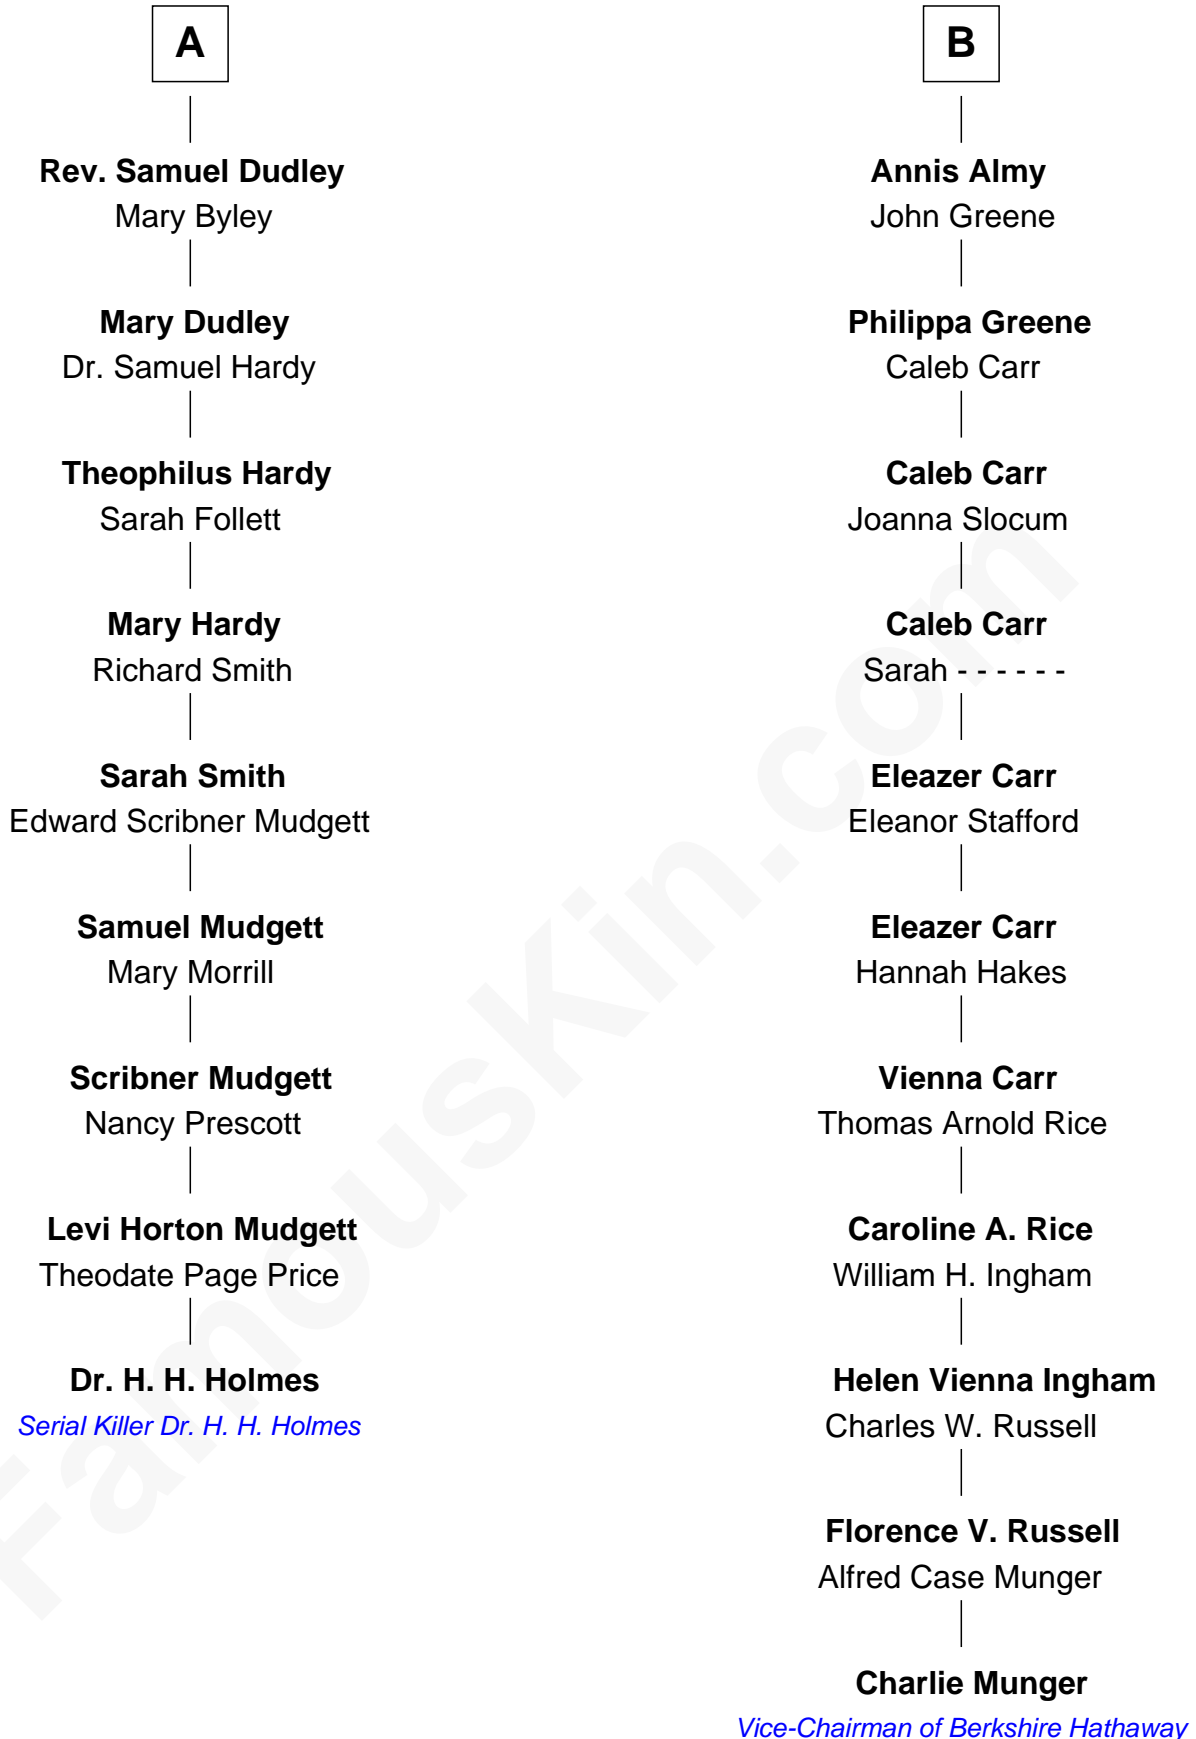

FamousKin.com Relationship Chart of

Dr. H. H. Holmes

Serial Killer aka "Devil in the White City"

15th cousin 2 times removed of

Charlie Munger

Vice-Chairman of Berkshire Hathaway

Charlie Munger photo by [Nick Webb](#) (CC BY 2.0)