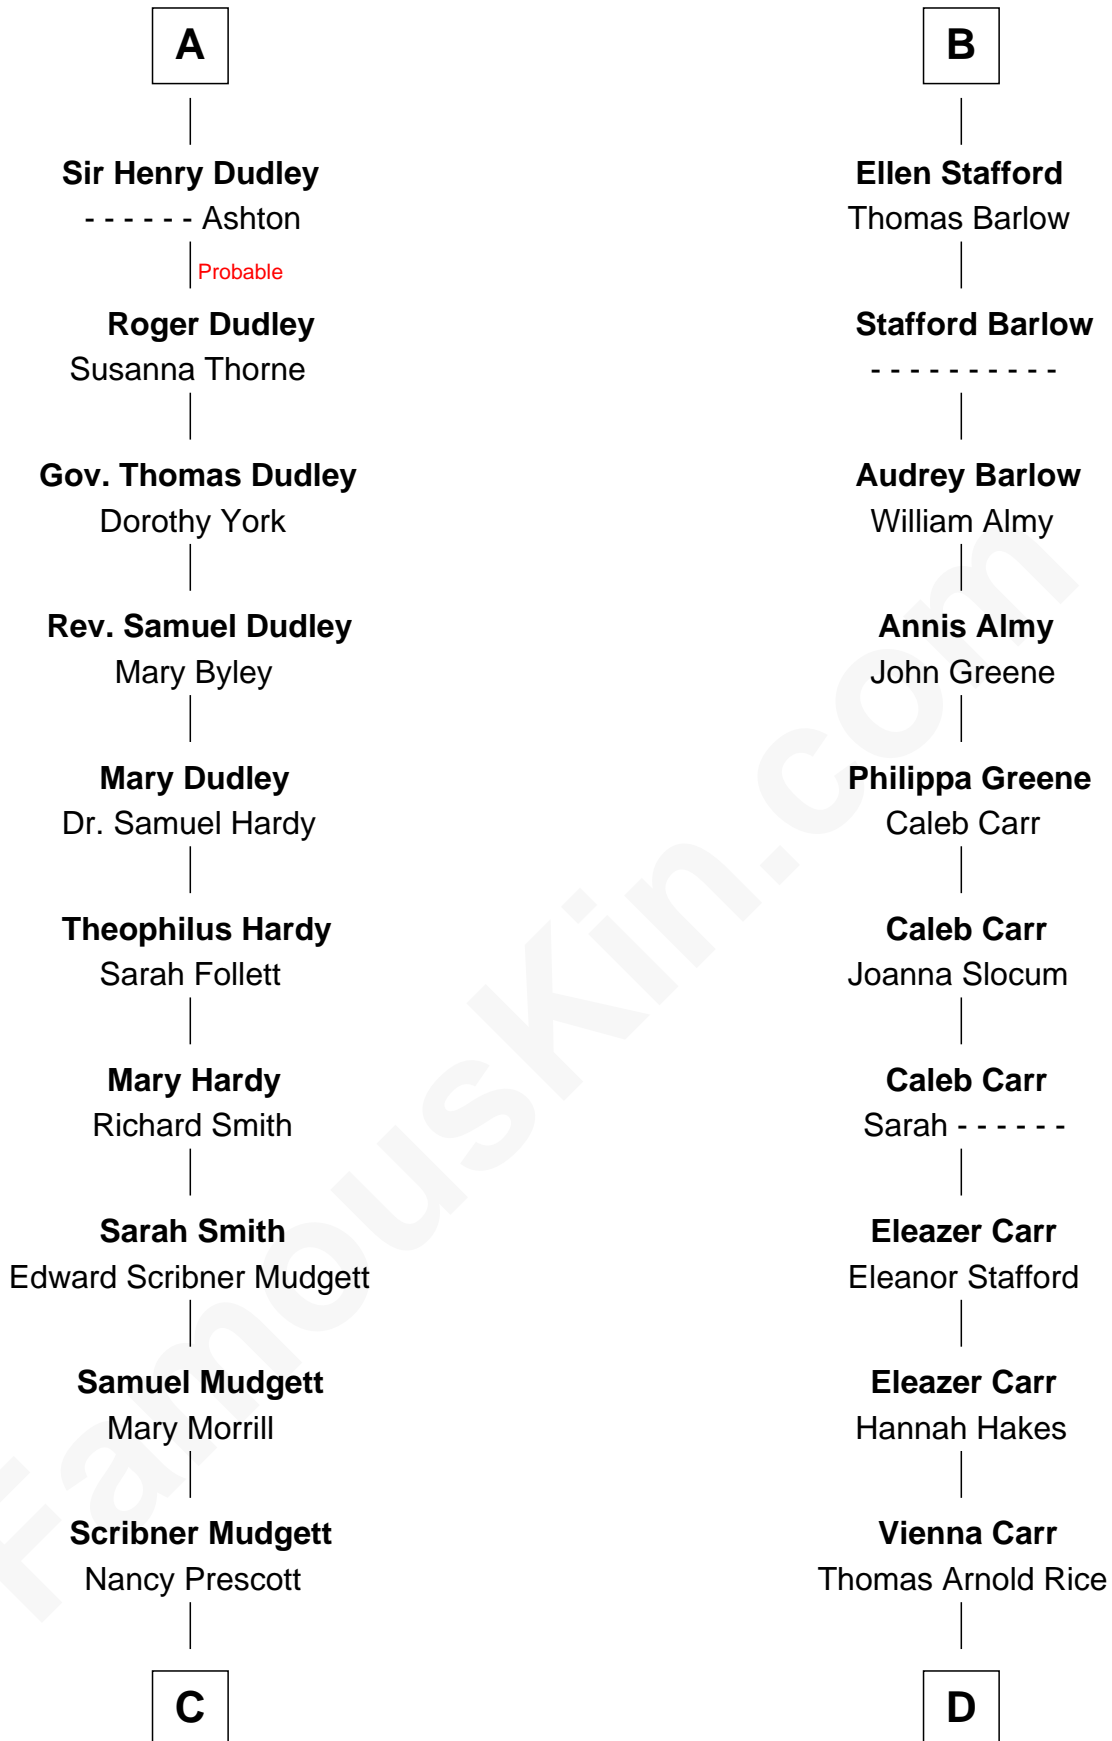

FamousKin.com Relationship Chart of

Dr. H. H. Holmes

Serial Killer aka "Devil in the White City"

18th cousin 2 times removed of

Charlie Munger

Vice-Chairman of Berkshire Hathaway

Ralph de Stafford

with wife
Margaret de Audley

Eleanor Aylesbury

William Bonville

Katherine Neville

Humphrey Stafford

Katherine Fray

Cecily Bonville

Thomas Grey

Sir Humphrey Stafford

Margaret Fogge

Cecily Grey

Sir John Sutton

Sir Humphrey Stafford

Margaret Tame

A

B

C

Levi Horton Mudgett

Theodate Page Price

Dr. H. H. Holmes

Serial Killer Dr. H. H. Holmes

D

Caroline A. Rice

William H. Ingham

Helen Vienna Ingham