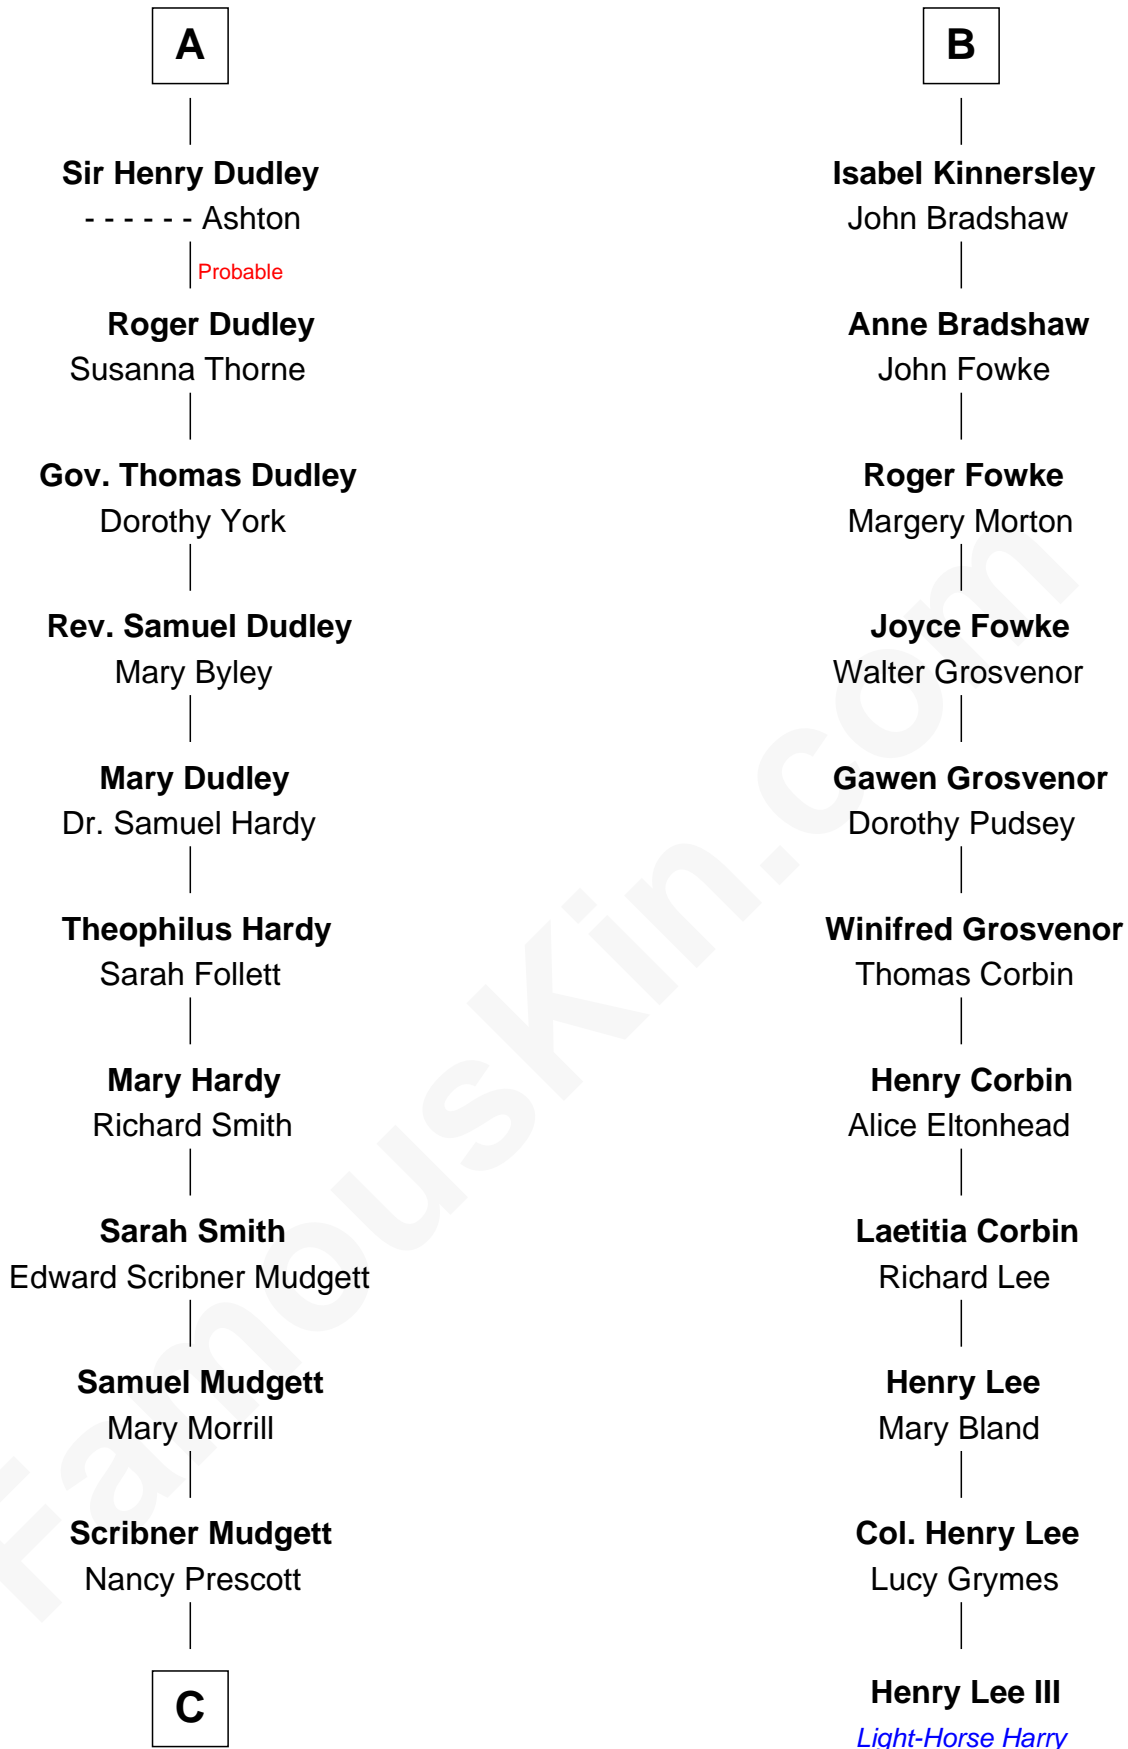

FamousKin.com Relationship Chart of

Dr. H. H. Holmes

Serial Killer aka "Devil in the White City"

17th cousin 1 time removed of

Henry Lee III

9th Governor of Virginia

Sir William de Ros
Margery de Badlesmere

Thomas de Ros
Beatrice de Stafford

Margaret de Ros
Sir Reynold Grey

Margaret Grey
Sir William Bonville

William Bonville
Elizabeth Harington

William Bonville
Katherine Neville

Cecily Bonville
Thomas Grey

Cecily Grey
Sir John Sutton

A

Maud de Roos
John de Welles

Margery de Welles
Stephen le Scrope

Maude le Scrope
Sir Baldwin Freville

Joyce Freville
Sir Roger Aston

Sir Robert Aston
Isabel Brereton

John Aston
Elizabeth Delves

Margaret Aston
John Kinnersley

B

C

—
Levi Horton Mudgett

Theodate Page Price

—
Dr. H. H. Holmes

Serial Killer Dr. H. H. Holmes

FamousKin.com