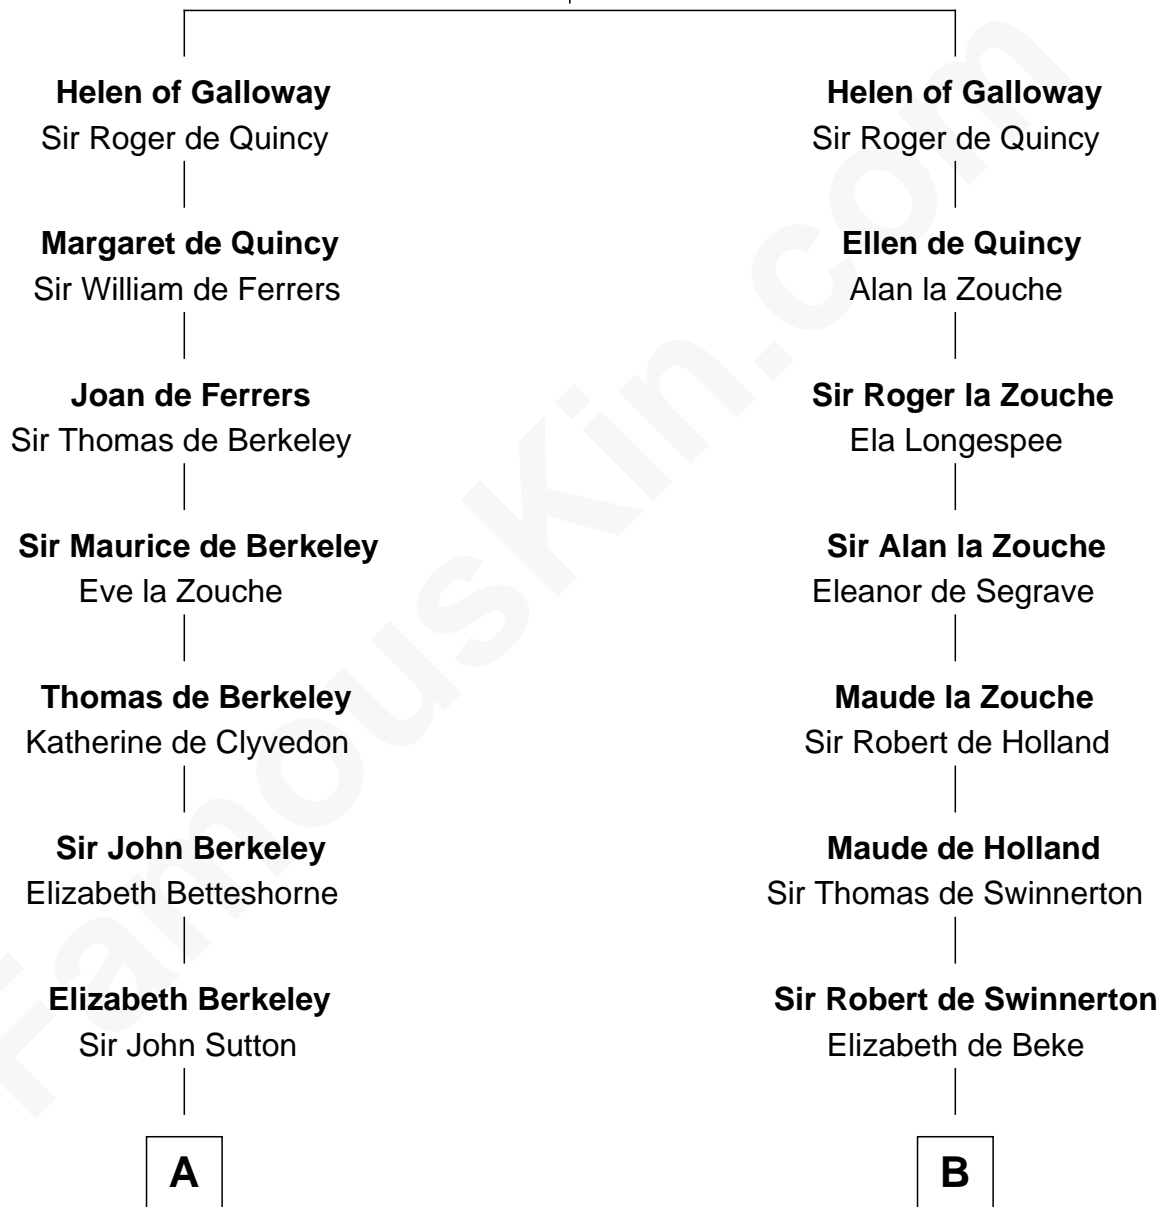

# FamousKin.com Relationship Chart of

**Dr. H. H. Holmes**

*Serial Killer aka "Devil in the White City"*

19th cousin 2 times removed of

**Henry Lee III**

*9th Governor of Virginia*

**Alan of Galloway**

Helen de l'Isle

**C**

**Sarah Smith**  
Edward Scribner Mudgett

**Samuel Mudgett**  
Mary Morrill

**Scribner Mudgett**  
Nancy Prescott

**Levi Horton Mudgett**  
Theodate Page Price

**Dr. H. H. Holmes**  
*Serial Killer Dr. H. H. Holmes*

**D**

**Henry Lee**  
Mary Bland

**Col. Henry Lee**  
Lucy Grymes

**Henry Lee III**  
*Light-Horse Harry*