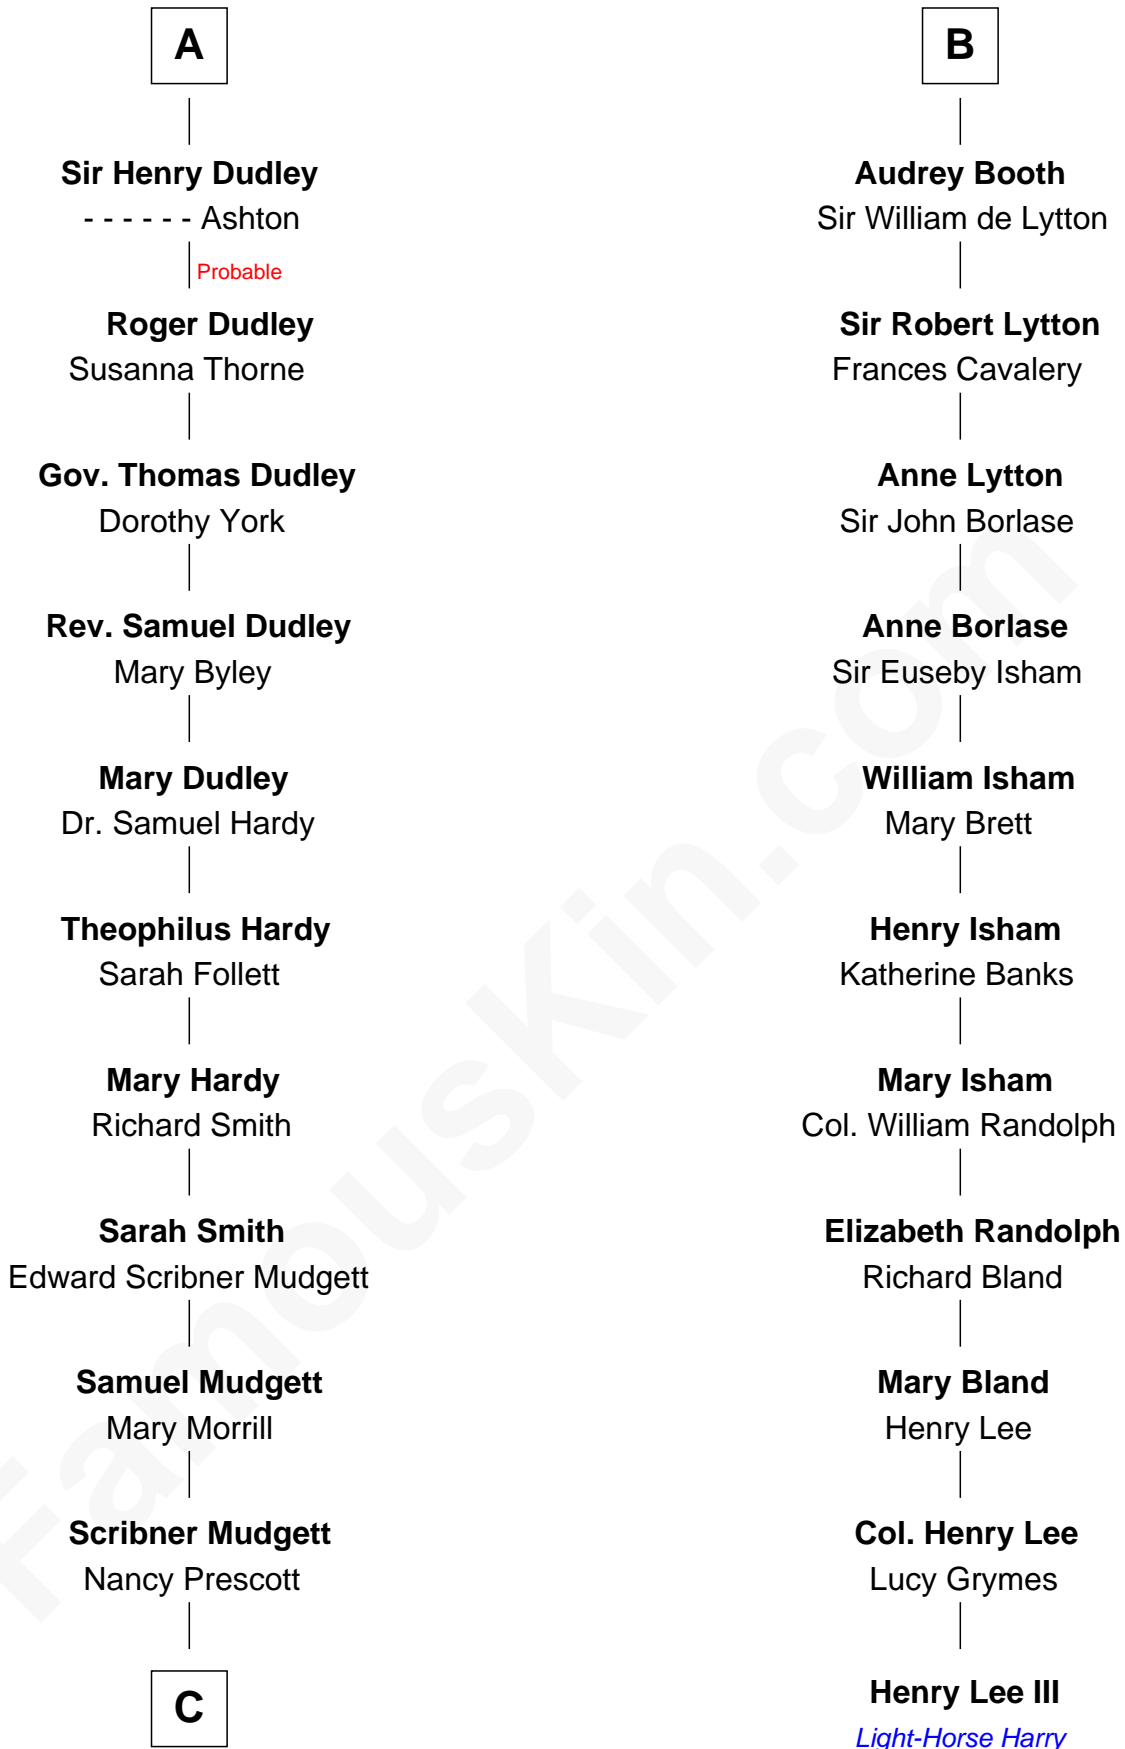

FamousKin.com Relationship Chart of

Dr. H. H. Holmes

Serial Killer aka "Devil in the White City"

17th cousin 1 time removed of

Henry Lee III

9th Governor of Virginia

Eudo la Zouche
Milicent de Cantilupe

Eve la Zouche
Sir Maurice de Berkeley

Thomas de Berkeley
Katherine de Clyvedon

Sir John Berkeley
Elizabeth Betteshorne

Elizabeth Berkeley
Sir John Sutton

Sir Edmund Sutton
Joyce Tiptoft

Sir Edward Sutton
Cecily Willoughby

Sir John Sutton
Cecily Grey

A

Sir William la Zouche
Maud Lovel

Milicent la Zouche
Sir William Deincourt

Margaret Deincourt
Sir Robert de Tibetot

Elizabeth de Tibetot
Sir Philip le Despencer

Margery Despencer
Sir Roger Wentworth

Margaret Wentworth
Sir William Hopton

Margaret Hopton
Sir Philip Booth

B

C

—
Levi Horton Mudgett

Theodate Page Price

—
Dr. H. H. Holmes

Serial Killer Dr. H. H. Holmes

FamousKin.com