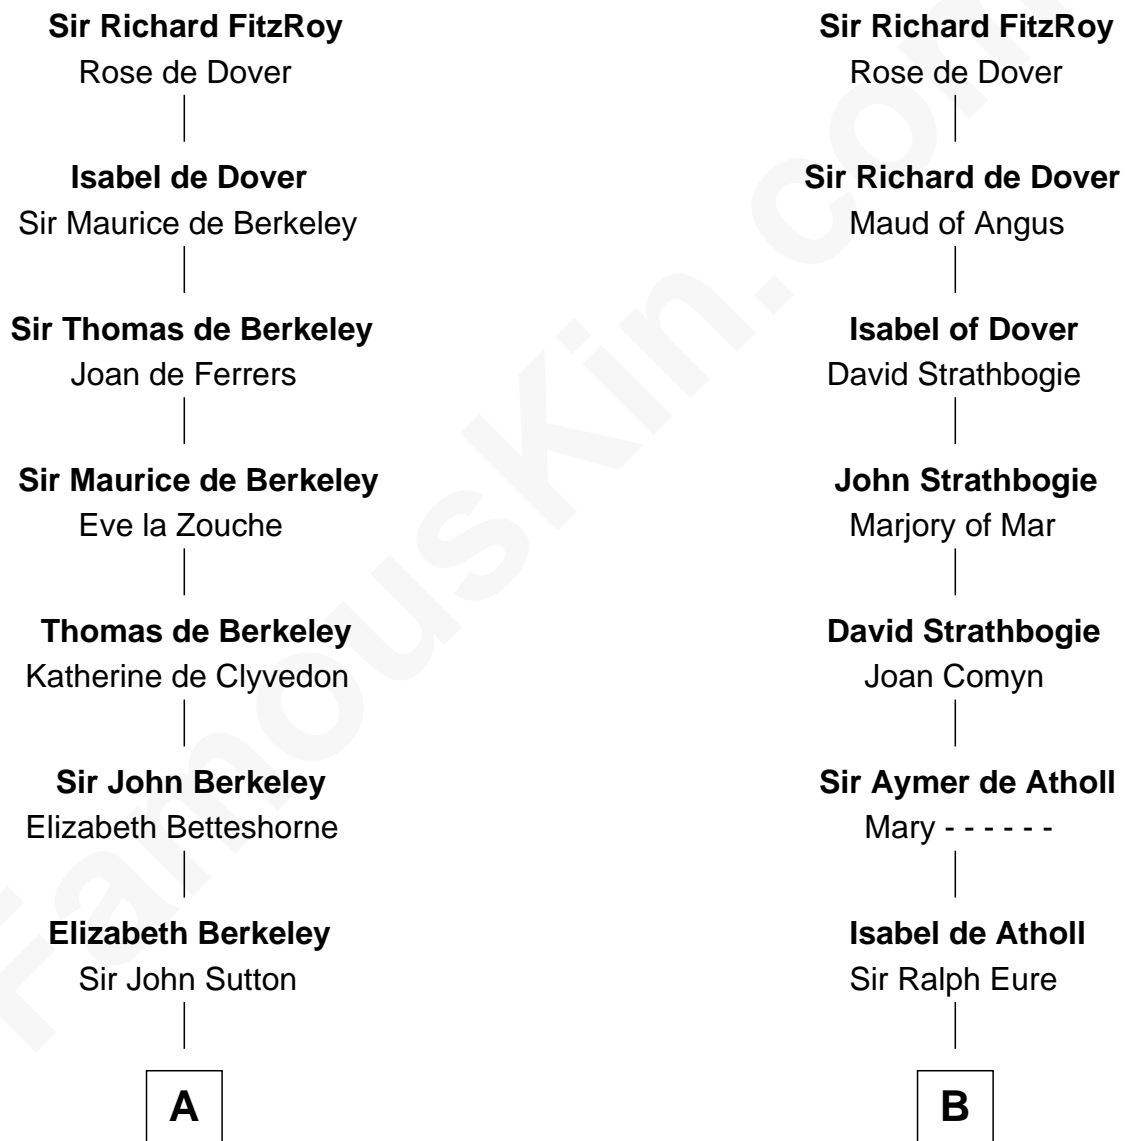

FamousKin.com Relationship Chart of

Dr. H. H. Holmes

Serial Killer aka "Devil in the White City"

21st cousin of

Henry Lee III

9th Governor of Virginia

----- De Warenne
John, King of England

C

Sarah Smith
Edward Scribner Mudgett

Samuel Mudgett
Mary Morrill

Scribner Mudgett
Nancy Prescott

Levi Horton Mudgett
Theodate Page Price

Dr. H. H. Holmes
Serial Killer Dr. H. H. Holmes

D

Henry Corbin
Alice Eltonhead