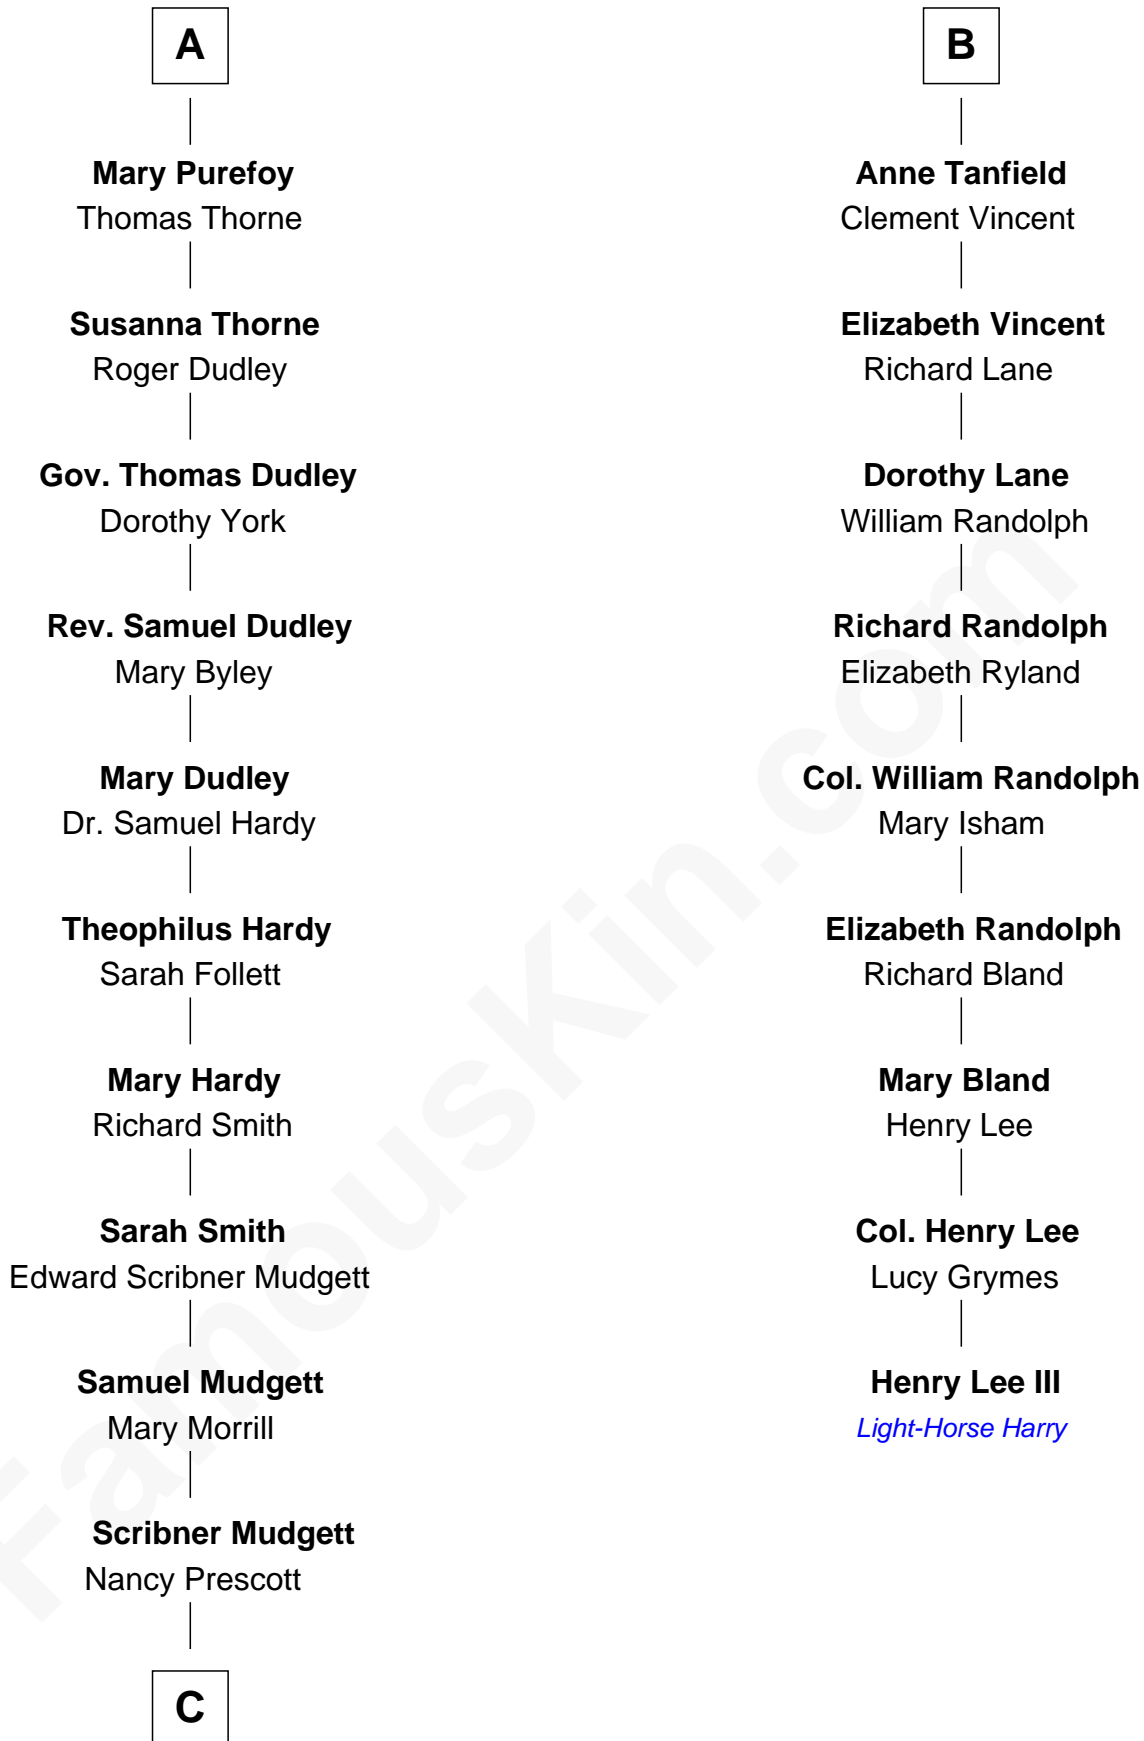

FamousKin.com Relationship Chart of

Dr. H. H. Holmes

Serial Killer aka "Devil in the White City"

15th cousin 3 times removed of

Henry Lee III

9th Governor of Virginia

Sir John Howard

Alice de Bois

Joan Howard
Sir Peter de Brewes

Beatrice Brewes
Sir Hugh Shirley

Sir Ralph Shirley
Joan Basset

Beatrice Shirley
John Brome

Isabel Brome
John Denton

Alice Denton
Nicholas Purefoy

Edward Purefoy
Anne Fettiplace

A

Sir Robert Howard
Margaret de Scales

Sir John Howard
Alice Tendring

Sir Robert Howard
Margaret Mowbray

Katherine Howard
Sir Edward Neville

Catherine Neville
Robert Tanfield

William Tanfield
Elizabeth Stavely

Frances Tanfield
Bridget Cave

B

C

—
Levi Horton Mudgett

Theodate Page Price

—
Dr. H. H. Holmes

Serial Killer Dr. H. H. Holmes

FamousKin.com