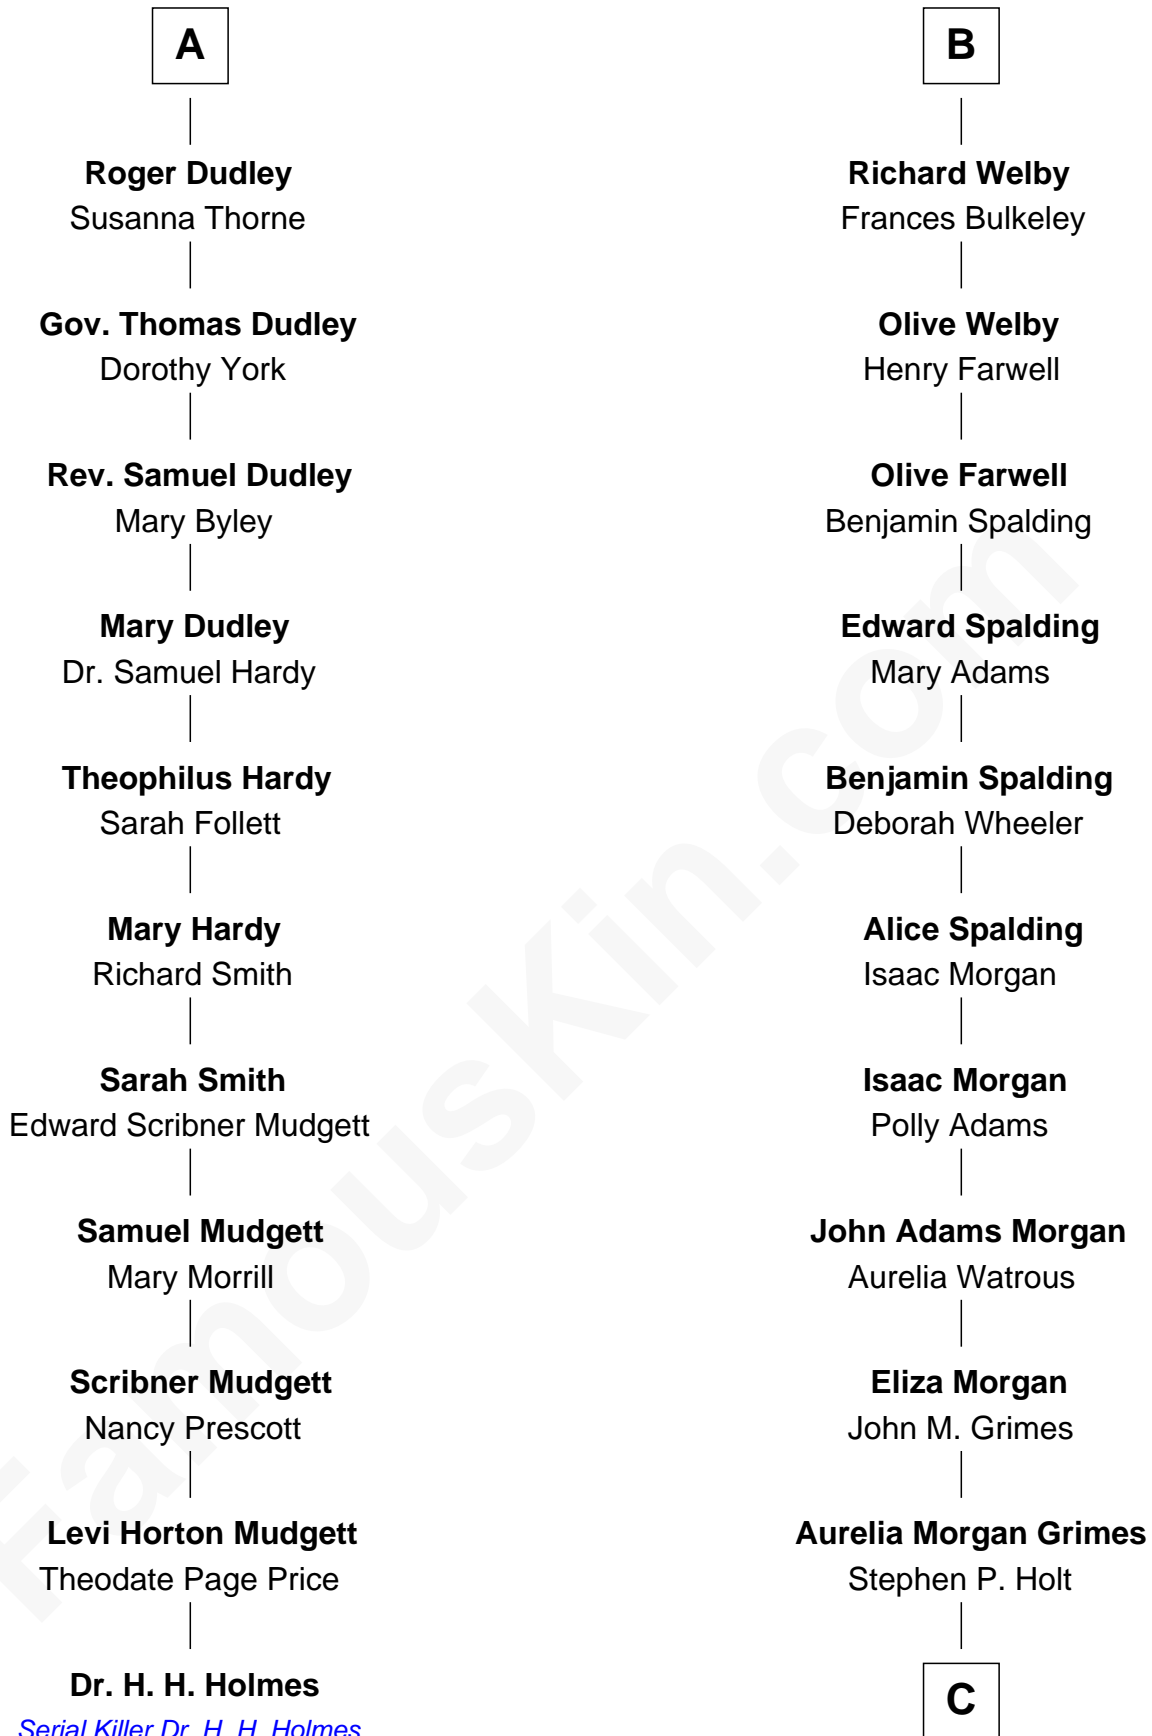

FamousKin.com Relationship Chart of

Dr. H. H. Holmes

Serial Killer aka "Devil in the White City"

17th cousin 3 times removed of

Linda Hamilton

TV and Movie Actress

Sir Philip le Despencer

Elizabeth - - - - -

Alice le Despenser

Sir John Sutton

Sir John Sutton

Constance Blount

Sir John Sutton

Elizabeth Berkeley

Sir Edmund Sutton

Joyce Tiptoft

Sir Robert Tyrwhit

Maud Talboys

Katharine Tyrwhit

Sir Richard Thimbleby

Elizabeth Thimbleby

Thomas Welby

B

C

Taylor Holt

Frances Kyle

Dr. Richard Huckstep Holt

Mildred Alberta Derby

Barbara Kyle Holt

Dr. Carroll Stanford Hamilton

Linda Hamilton

TV and Movie Actress