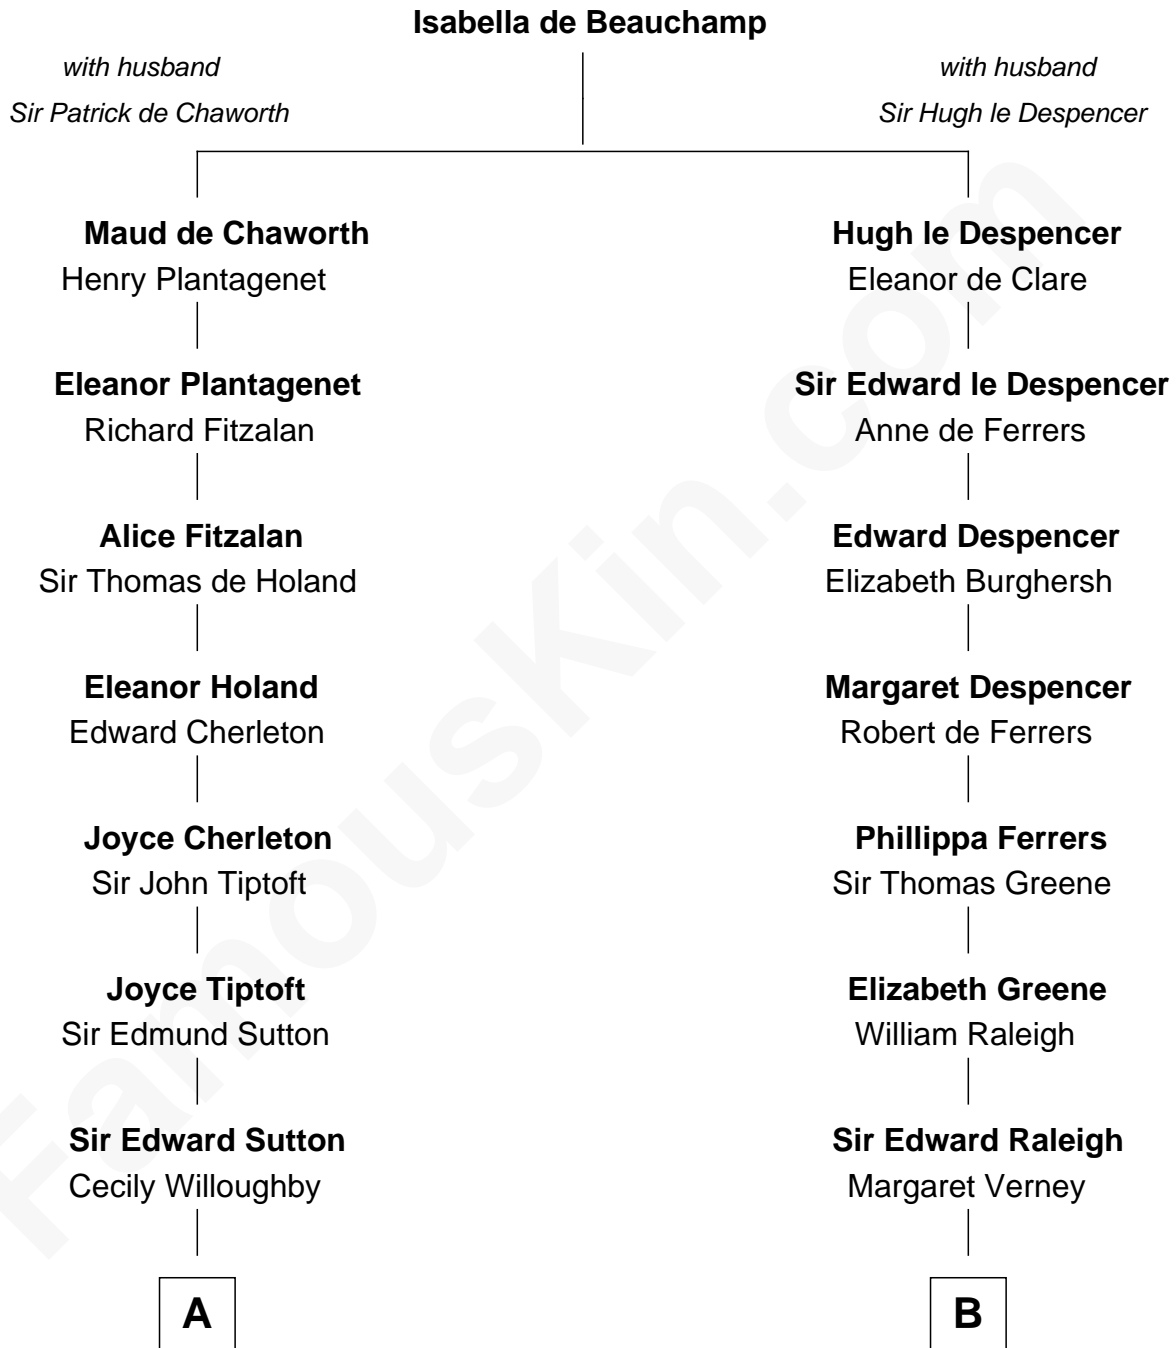

FamousKin.com Relationship Chart of

Dr. H. H. Holmes

Serial Killer aka "Devil in the White City"

19th cousin 2 times removed of

Amelia Earhart

Aviation Pioneer

C

Scribner Mudgett

Nancy Prescott

Levi Horton Mudgett

Theodate Page Price

Dr. H. H. Holmes

Serial Killer Dr. H. H. Holmes

D

Dr. Ephraim Otis

Mary Cornell