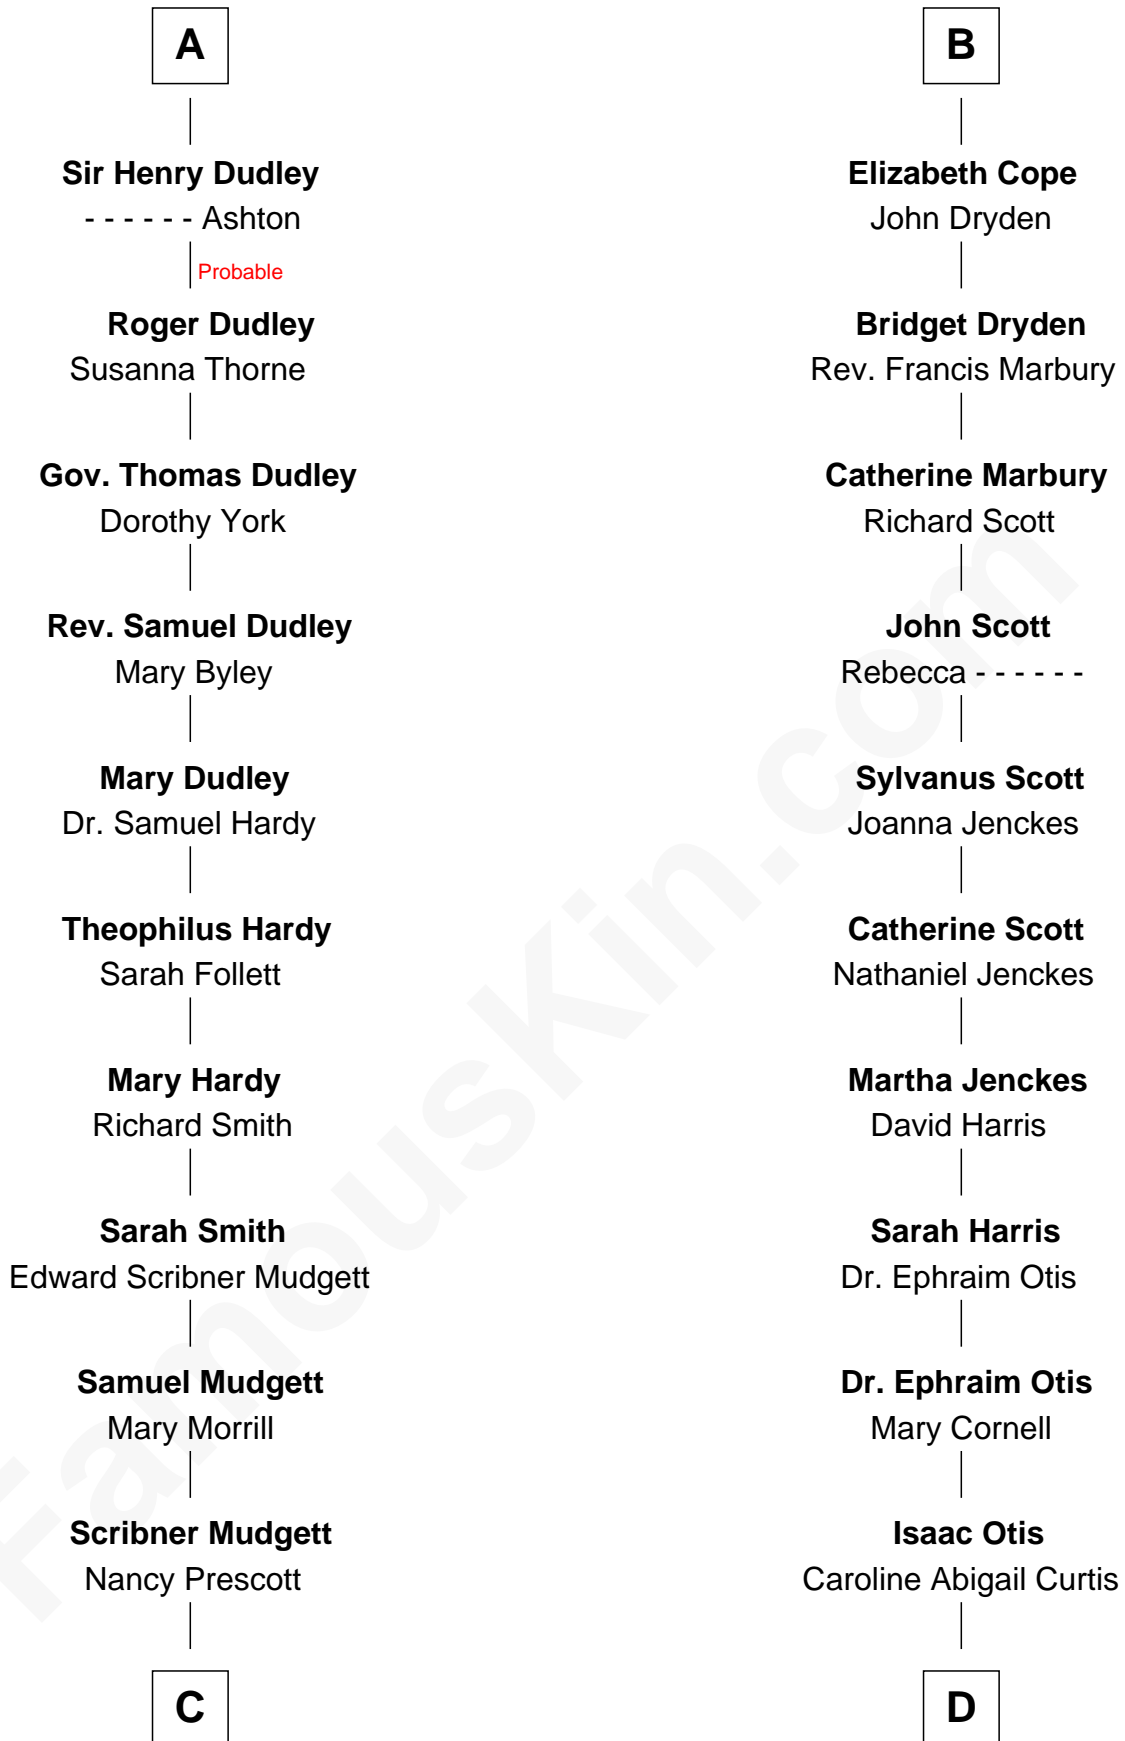

FamousKin.com

Relationship Chart of

Dr. H. H. Holmes

Serial Killer aka "Devil in the White City"

18th cousin 1 time removed of

Amelia Earhart

Aviation Pioneer

Ralph de Stafford

Sir Edward Raleigh

Margaret Verney

Sir Edward Raleigh

Anne Chamberlayne

Bridget Raleigh

Sir John Cope

B

C

Levi Horton Mudgett

Theodate Page Price

Dr. H. H. Holmes

Serial Killer Dr. H. H. Holmes

D

Alfred Gideon Otis

Amelia Josephine Harres

Amelia Otis