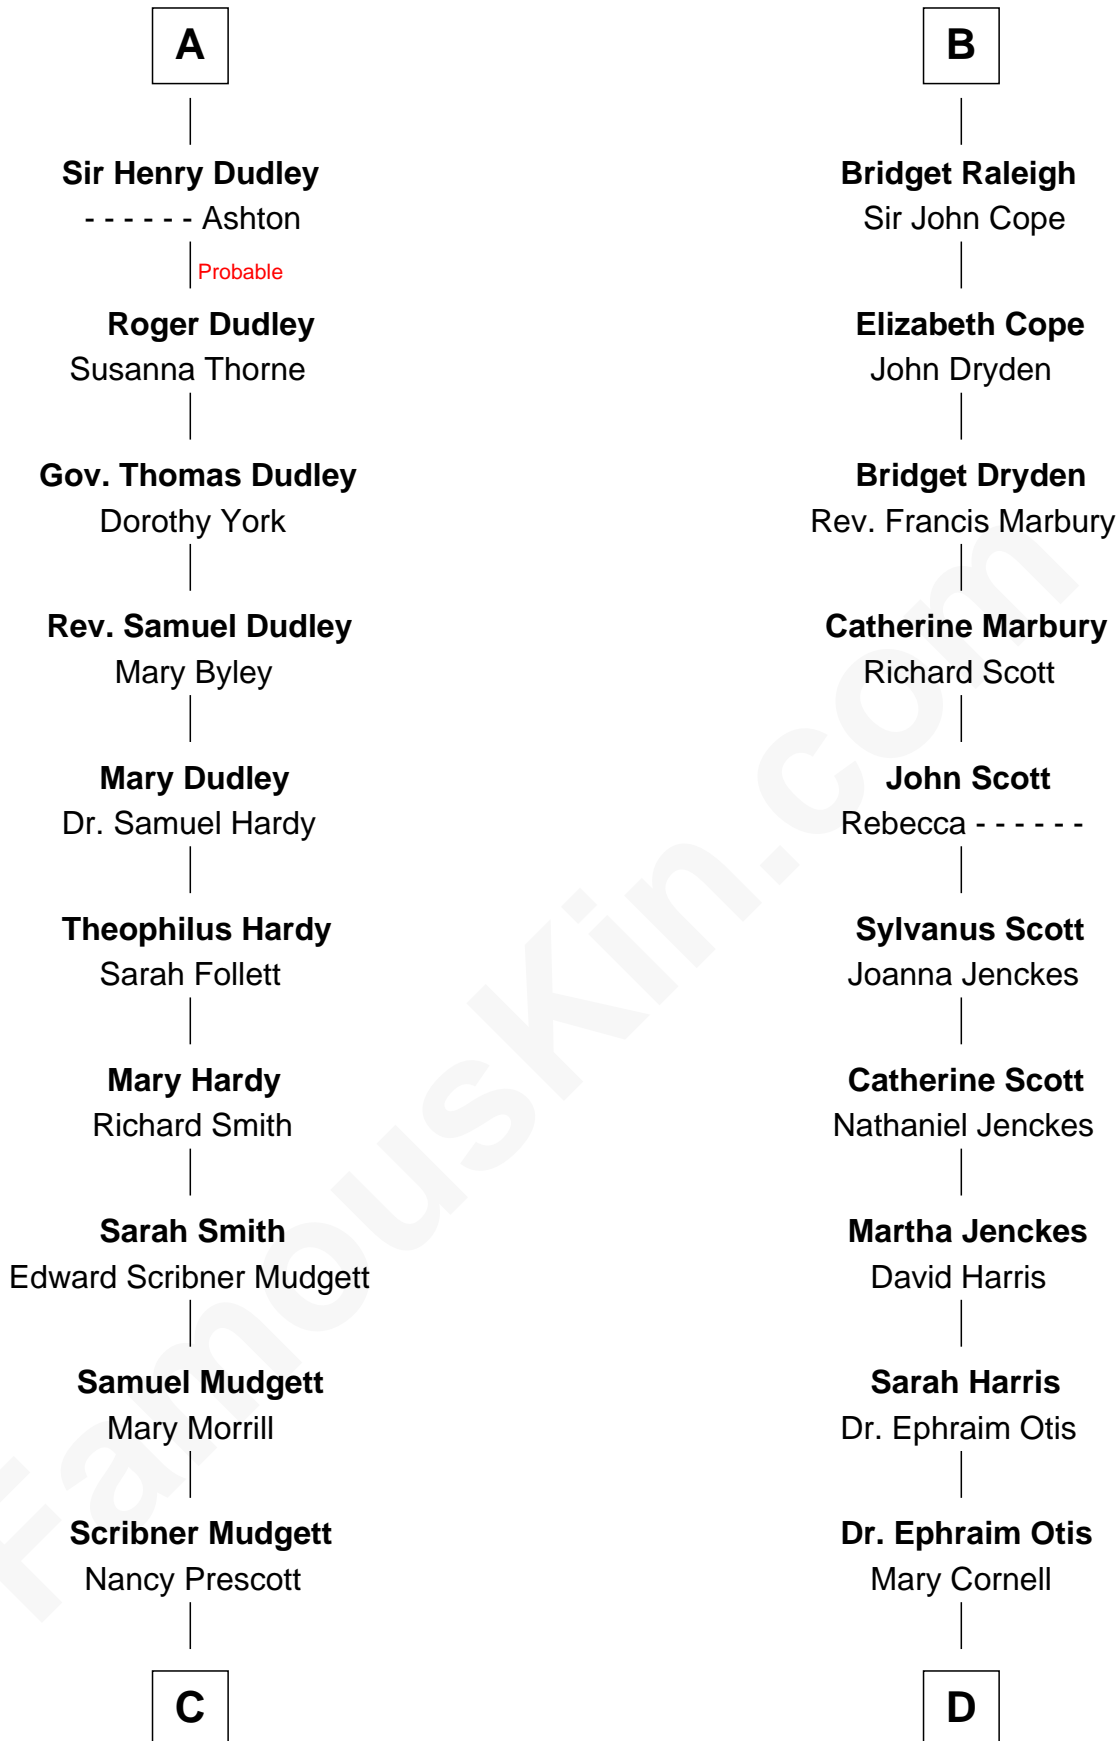

FamousKin.com Relationship Chart of

Dr. H. H. Holmes

Serial Killer aka "Devil in the White City"

18th cousin 2 times removed of

Amelia Earhart

Aviation Pioneer

Edmund Fitzalan

Alice de Warenne

C

Levi Horton Mudgett

Theodate Page Price

Dr. H. H. Holmes

Serial Killer Dr. H. H. Holmes

D

Isaac Otis

Caroline Abigail Curtis