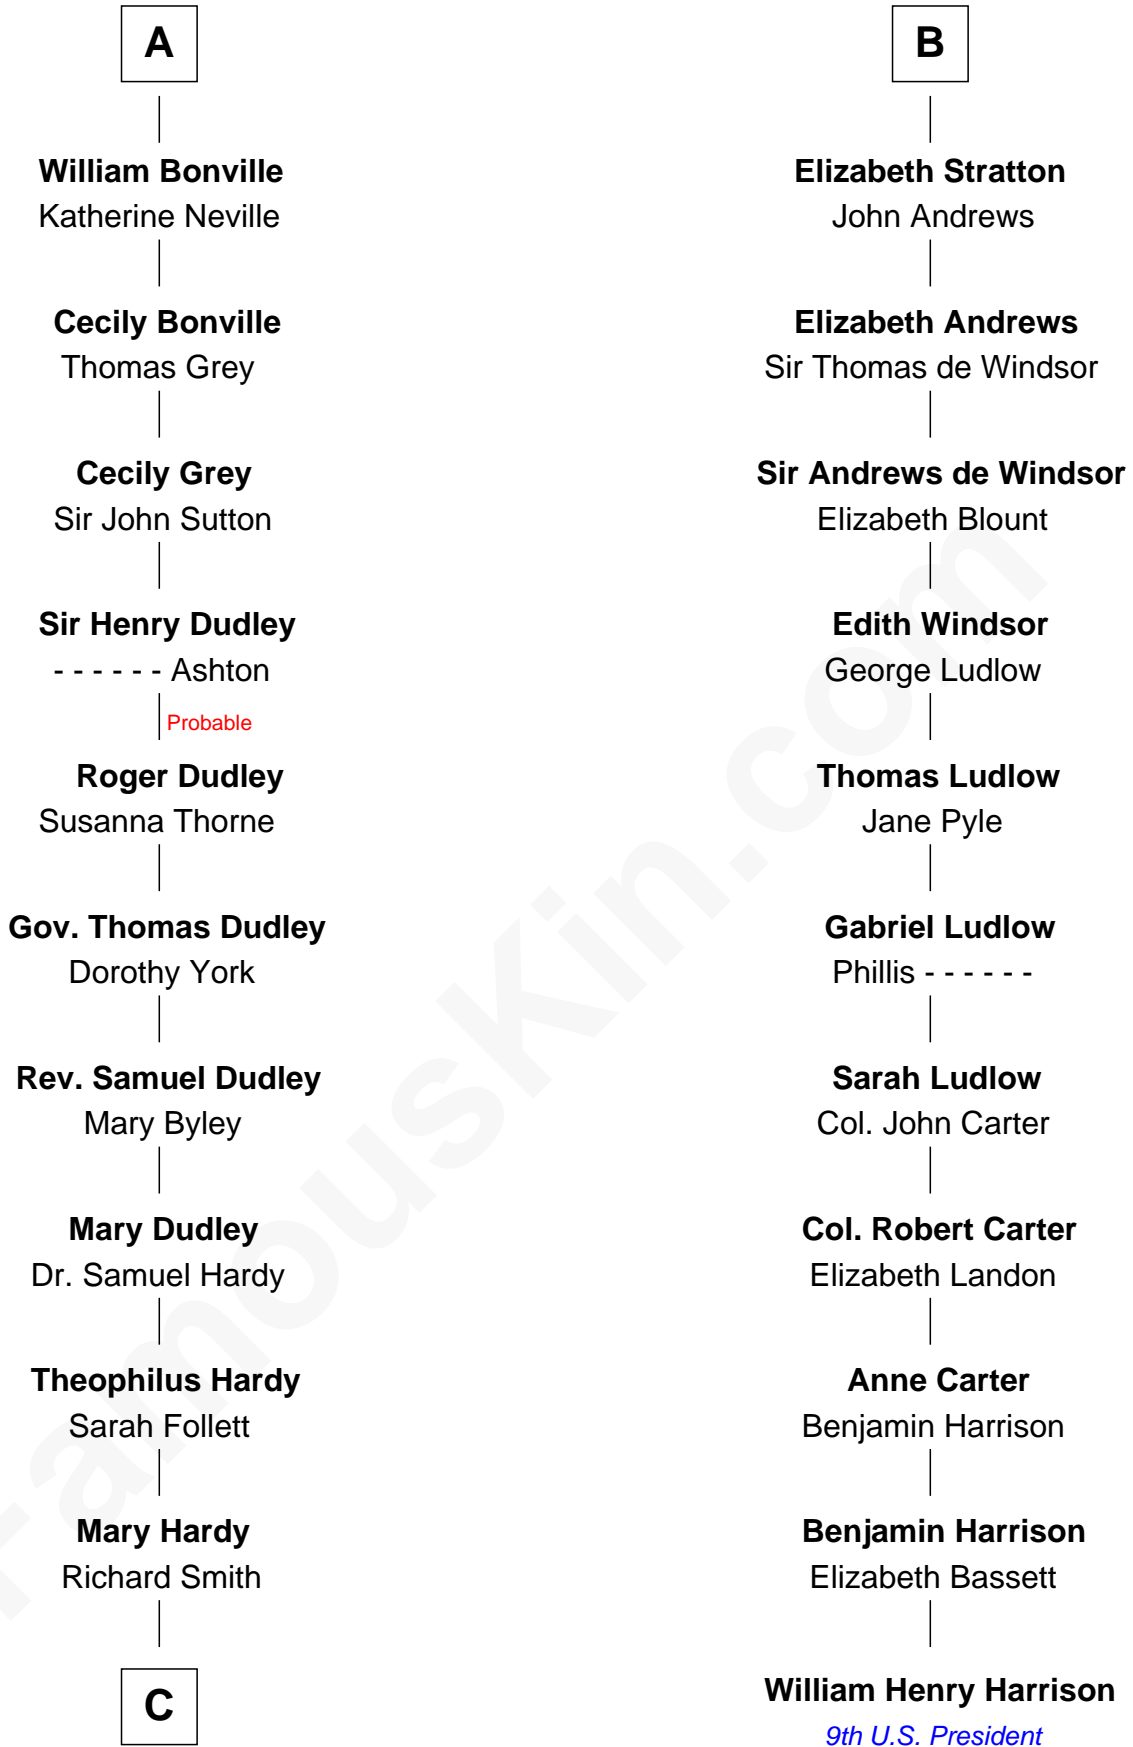

FamousKin.com Relationship Chart of

Dr. H. H. Holmes

Serial Killer aka "Devil in the White City"

17th cousin 4 times removed of

William Henry Harrison

9th U.S. President

Sir Humphrey de Bohun

Maud of Eu

C

—
Sarah Smith
Edward Scribner Mudgett

—
Samuel Mudgett
Mary Morrill

—
Scribner Mudgett
Nancy Prescott

—
Levi Horton Mudgett
Theodate Page Price

—
Dr. H. H. Holmes
Serial Killer Dr. H. H. Holmes

FamousKin.com