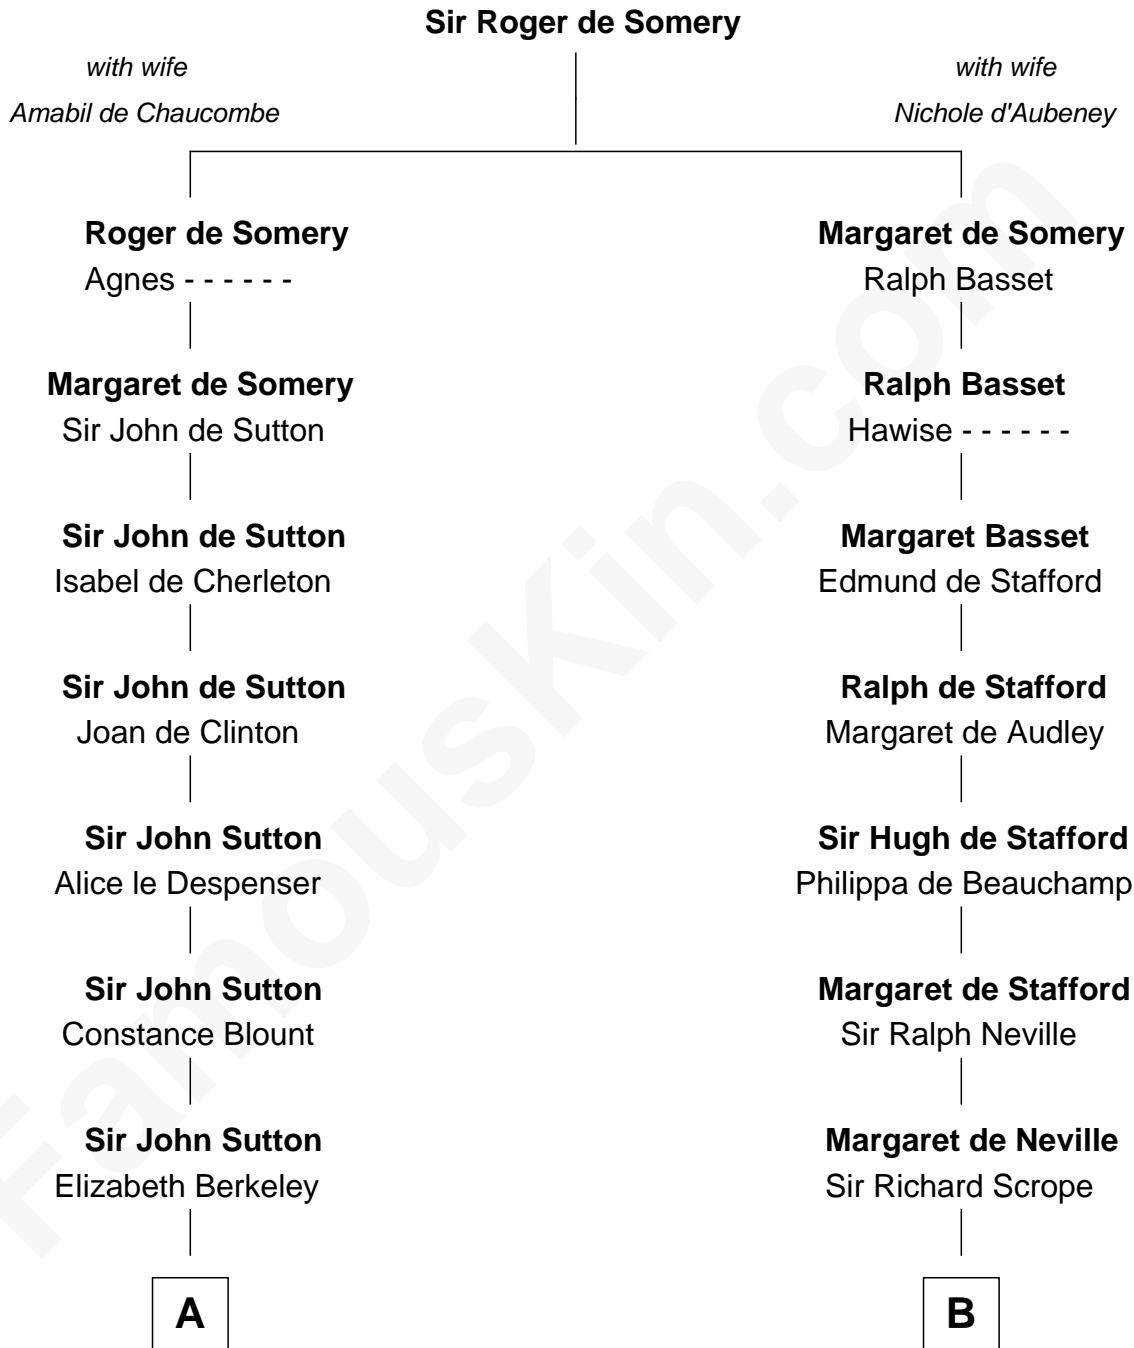

# FamousKin.com Relationship Chart of

**Dr. H. H. Holmes**

*Serial Killer aka "Devil in the White City"*

18th cousin 3 times removed of

**William Henry Harrison**

*9th U.S. President*

**C**

**Sarah Smith**  
Edward Scribner Mudgett

**Samuel Mudgett**  
Mary Morrill

**Scribner Mudgett**  
Nancy Prescott

**Levi Horton Mudgett**  
Theodate Page Price

**Dr. H. H. Holmes**  
*Serial Killer Dr. H. H. Holmes*

**D**

**Benjamin Harrison**  
Elizabeth Bassett

**William Henry Harrison**  
*9th U.S. President*

FamousKin.com