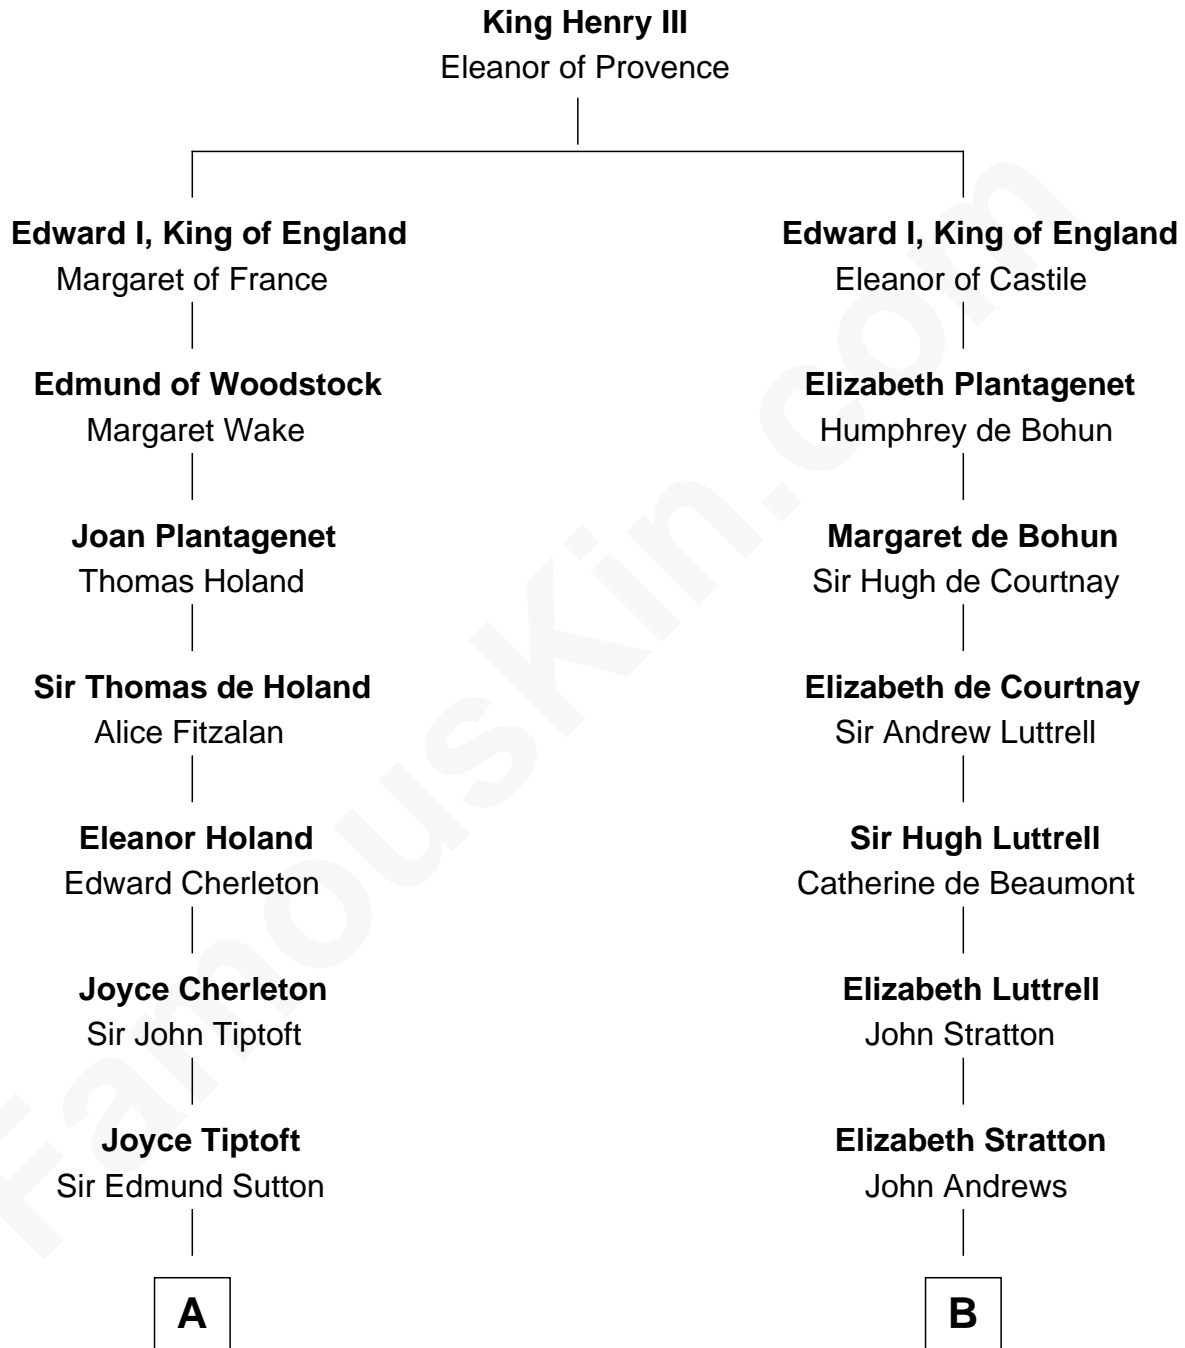

FamousKin.com Relationship Chart of

Dr. H. H. Holmes

Serial Killer aka "Devil in the White City"

16th cousin 4 times removed of

William Henry Harrison

9th U.S. President

C

—
Samuel Mudgett

Mary Morrill

—
Scribner Mudgett

Nancy Prescott

—
Levi Horton Mudgett

Theodate Page Price

—
Dr. H. H. Holmes

Serial Killer Dr. H. H. Holmes

FamousKin.com