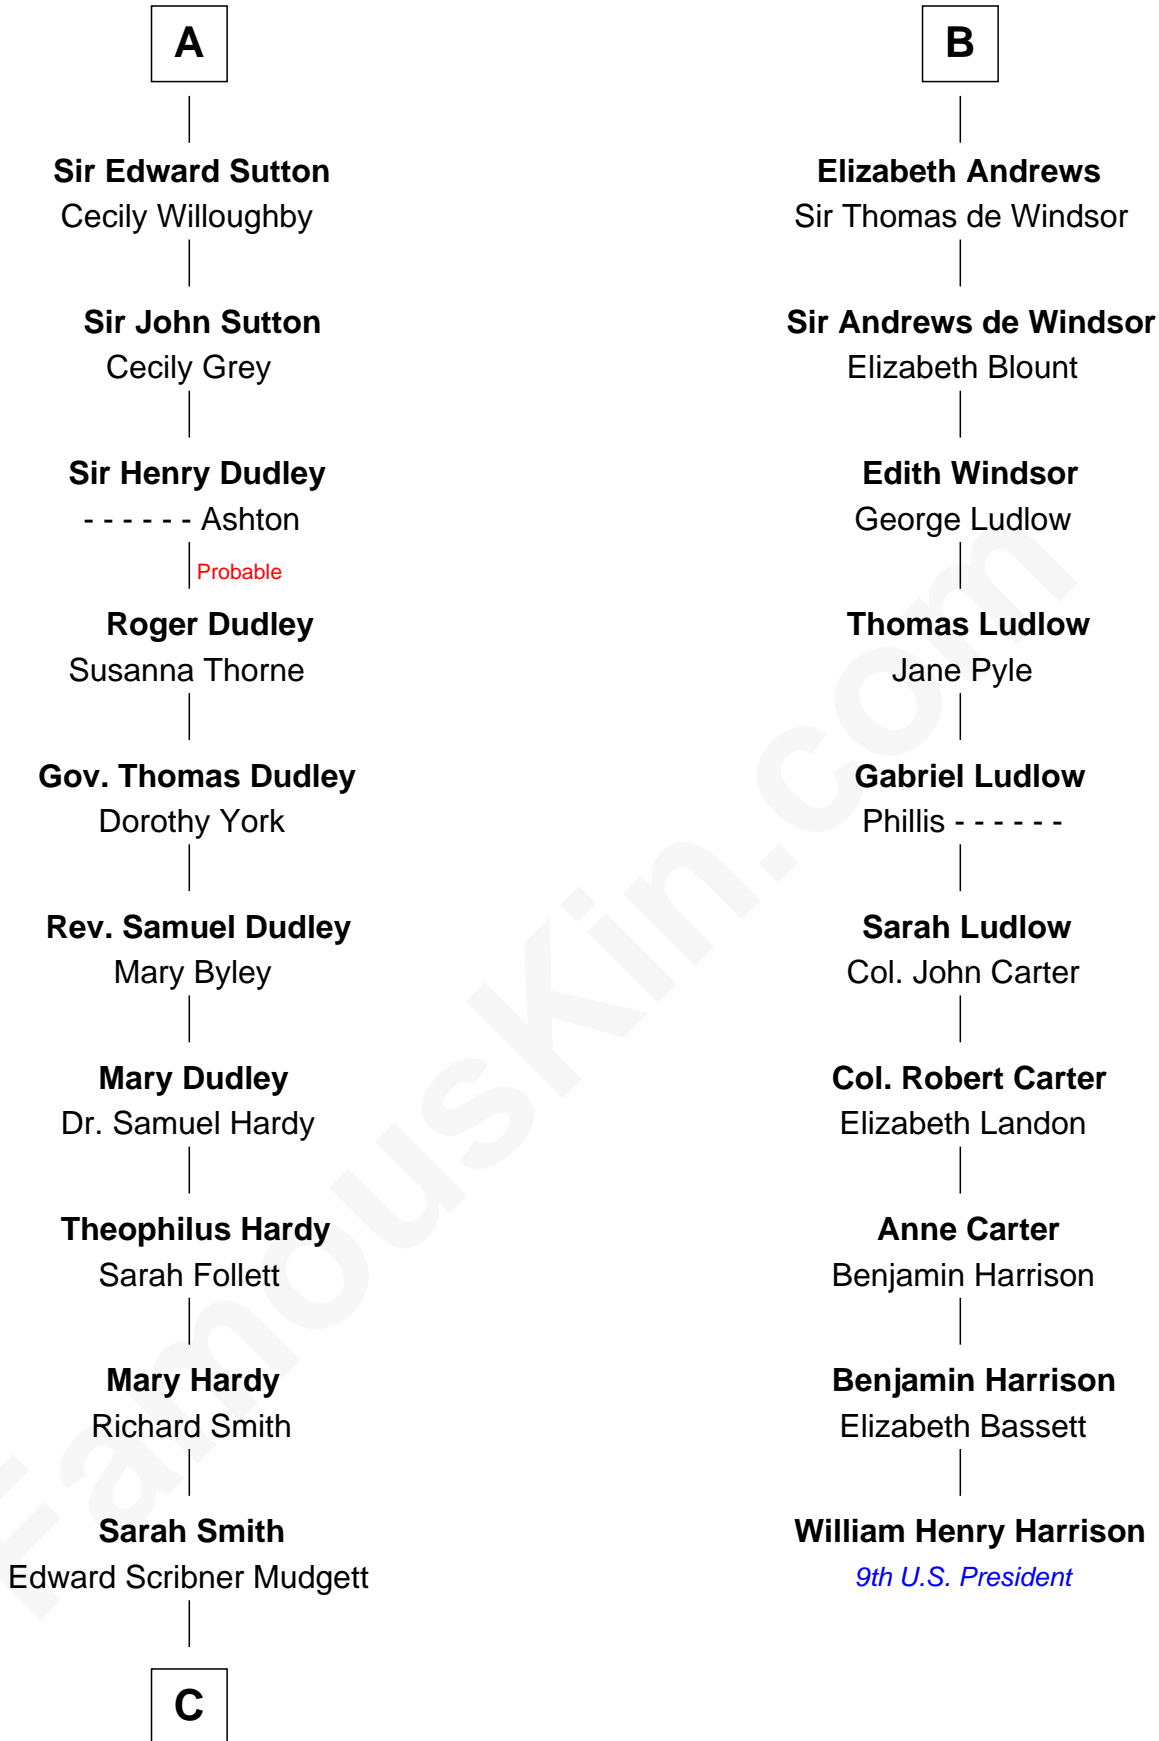

FamousKin.com Relationship Chart of

Dr. H. H. Holmes

Serial Killer aka "Devil in the White City"

16th cousin 4 times removed of

William Henry Harrison

9th U.S. President

C

—
Samuel Mudgett

Mary Morrill

—
Scribner Mudgett

Nancy Prescott

—
Levi Horton Mudgett

Theodate Page Price

—
Dr. H. H. Holmes

Serial Killer Dr. H. H. Holmes

FamousKin.com