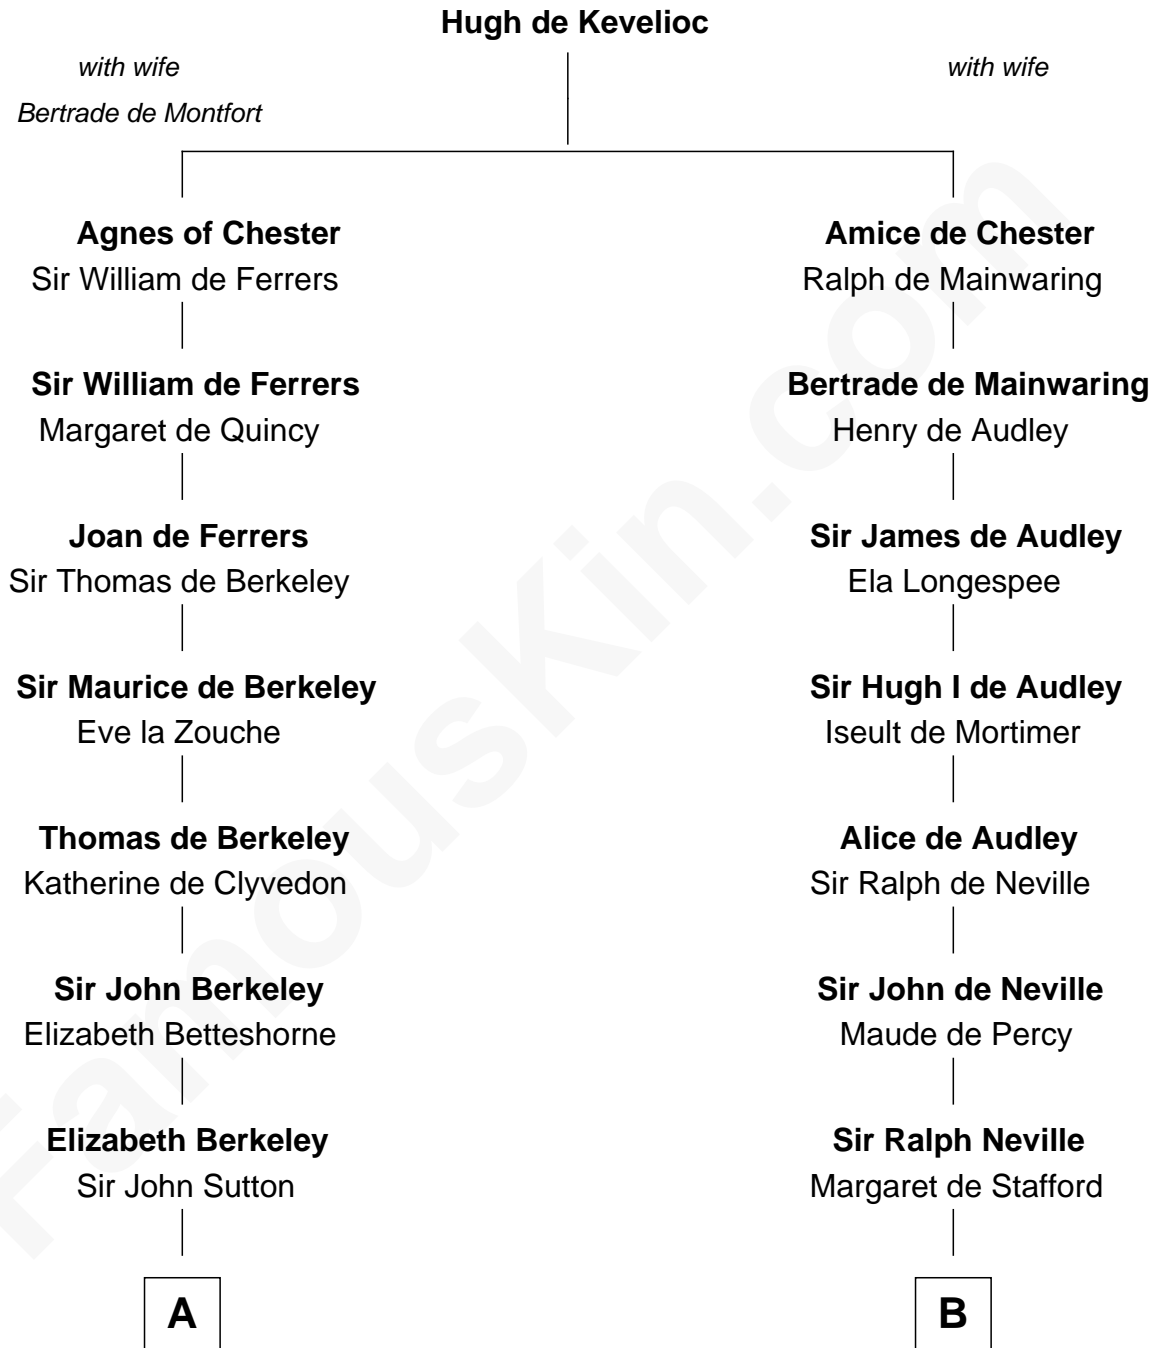

# FamousKin.com Relationship Chart of

**Dr. H. H. Holmes**

*Serial Killer aka "Devil in the White City"*

19th cousin 2 times removed of

**William Henry Harrison**

*9th U.S. President*

**C**

**Sarah Smith**  
Edward Scribner Mudgett

**Samuel Mudgett**  
Mary Morrill

**Scribner Mudgett**  
Nancy Prescott

**Levi Horton Mudgett**  
Theodate Page Price

**Dr. H. H. Holmes**  
*Serial Killer Dr. H. H. Holmes*

**D**

**Benjamin Harrison**  
Anne Carter

**Benjamin Harrison**  
Elizabeth Bassett

**William Henry Harrison**  
*9th U.S. President*