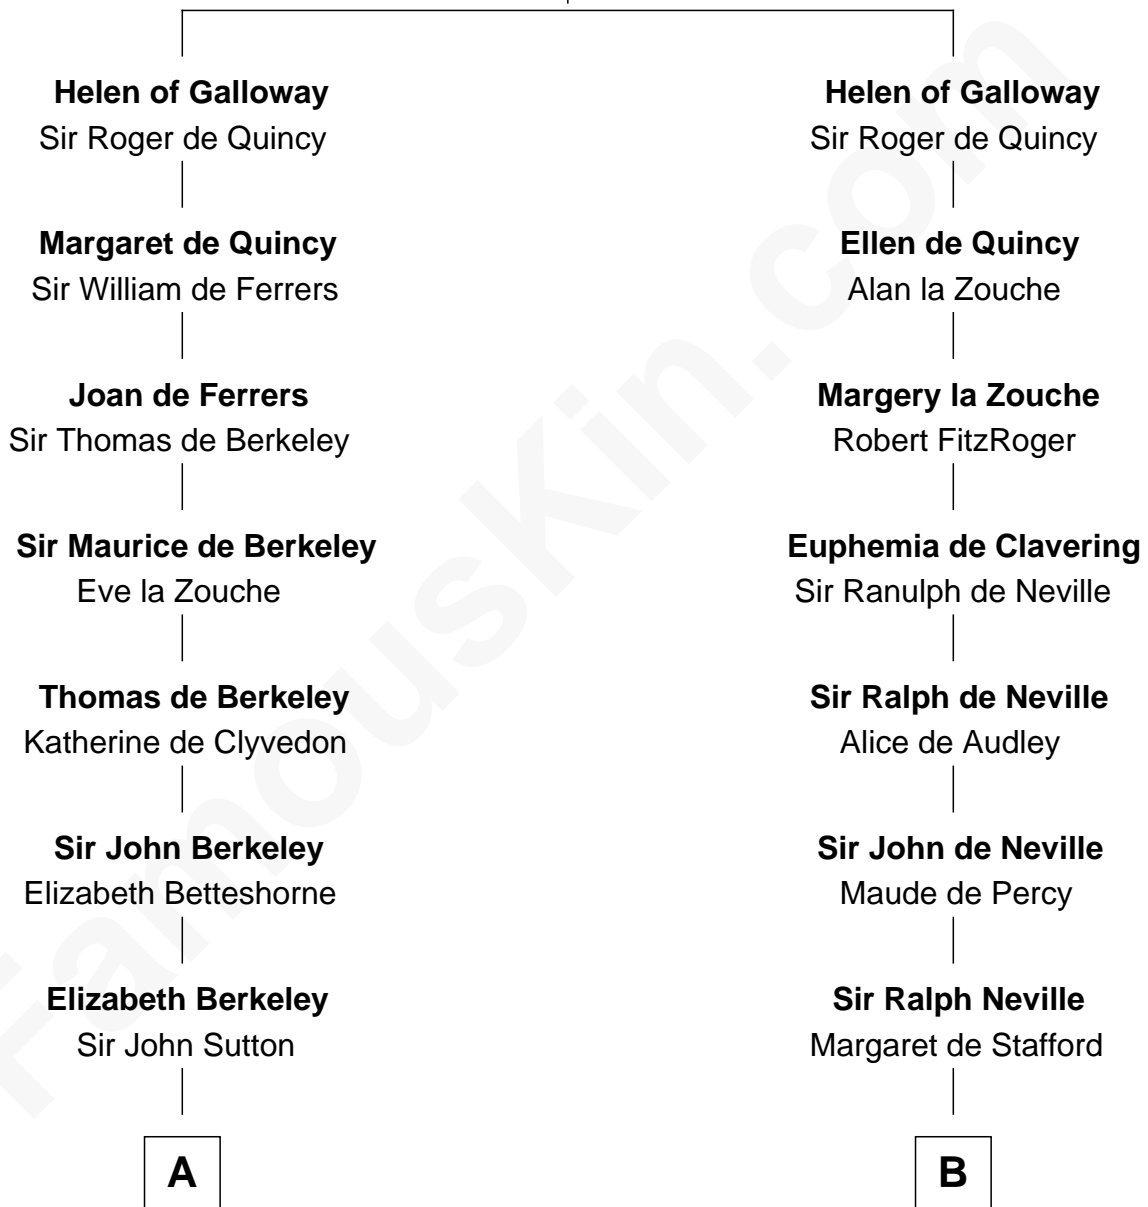

FamousKin.com Relationship Chart of

Dr. H. H. Holmes

Serial Killer aka "Devil in the White City"

19th cousin 2 times removed of

William Henry Harrison

9th U.S. President

Alan of Galloway

Helen de l'Isle

C

Sarah Smith
Edward Scribner Mudgett

Samuel Mudgett
Mary Morrill

Scribner Mudgett
Nancy Prescott

Levi Horton Mudgett
Theodate Page Price

Dr. H. H. Holmes
Serial Killer Dr. H. H. Holmes

D

Benjamin Harrison
Anne Carter