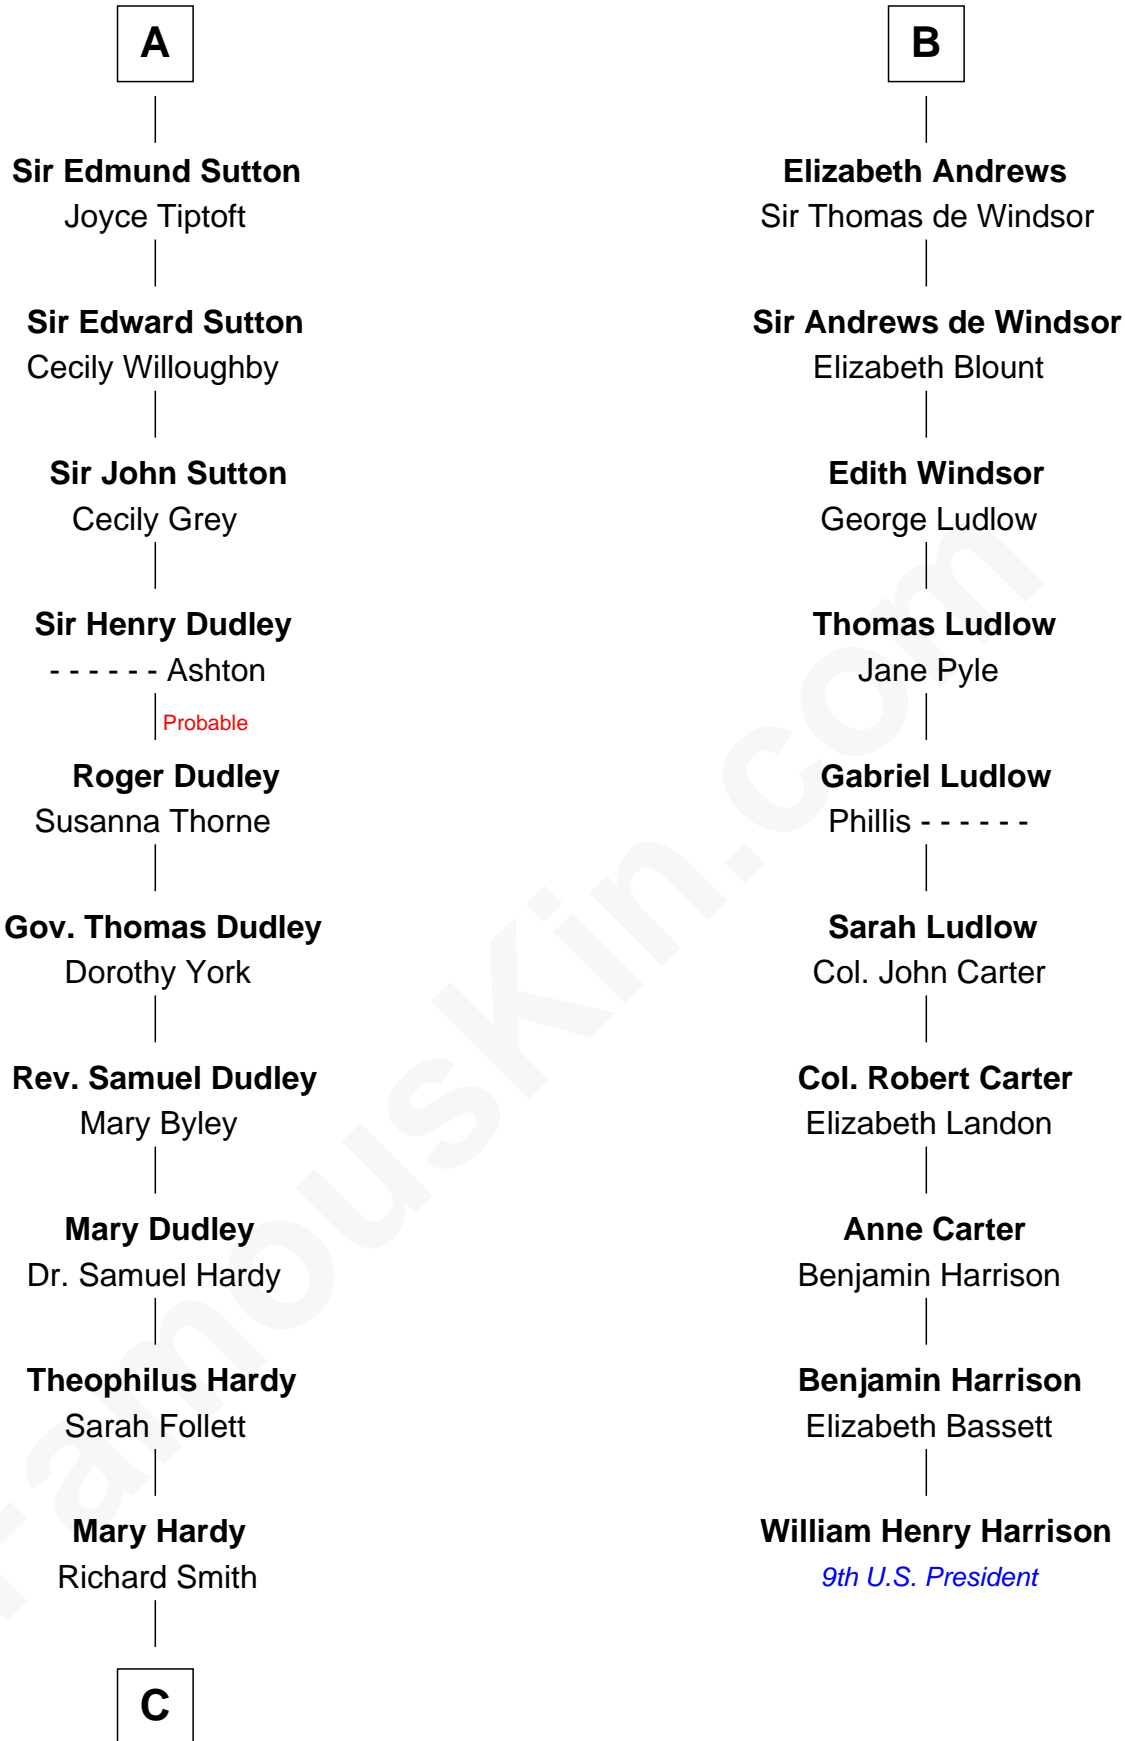

FamousKin.com Relationship Chart of

Dr. H. H. Holmes

Serial Killer aka "Devil in the White City"

16th cousin 5 times removed of

William Henry Harrison

9th U.S. President

Sir Hugh le Despencer

Aveline Basset

Alice le Despenser

Sir John Sutton

Sir John Sutton

Constance Blount

Sir John Sutton

Elizabeth Berkeley

A

Eleanor le Despencer

Catherine de Beaumont

Elizabeth Luttrell

John Stratton

Elizabeth Stratton

John Andrews

B

C

—
Sarah Smith
Edward Scribner Mudgett

—
Samuel Mudgett
Mary Morrill

—
Scribner Mudgett
Nancy Prescott

—
Levi Horton Mudgett
Theodate Page Price

—
Dr. H. H. Holmes
Serial Killer Dr. H. H. Holmes

FamousKin.com