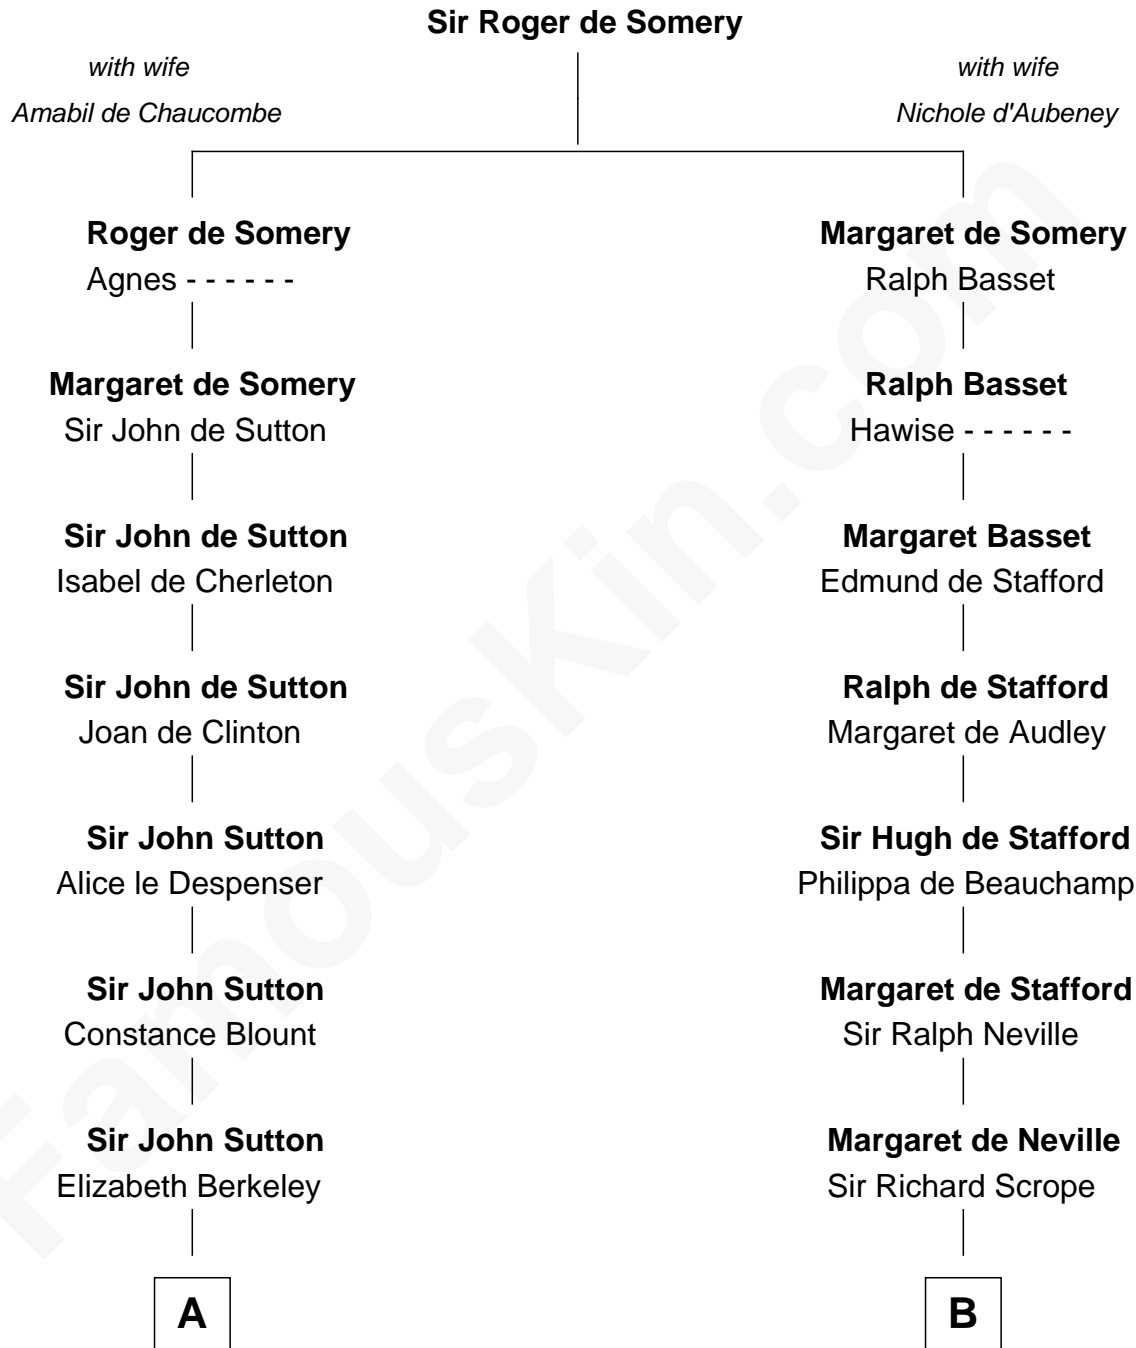

FamousKin.com Relationship Chart of

Dr. H. H. Holmes

Serial Killer aka "Devil in the White City"

20th cousin 1 time removed of

Benjamin Harrison

23rd U.S. President

C

Sarah Smith
Edward Scribner Mudgett

Samuel Mudgett
Mary Morrill

Scribner Mudgett
Nancy Prescott

Levi Horton Mudgett
Theodate Page Price

Dr. H. H. Holmes
Serial Killer Dr. H. H. Holmes

D

Benjamin Harrison
Elizabeth Bassett

Gen. William Henry Harrison
Anna Tuthill Symmes